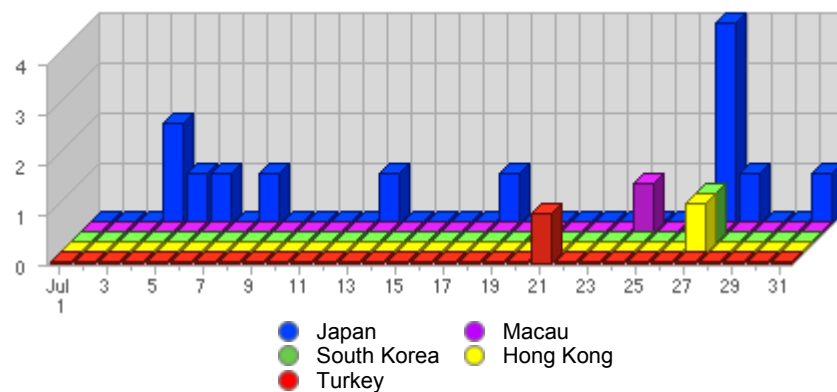

## Geographic Info > Asian Country

### Report Description

Report Description: Asian Countries that Visitors came from during the month of July 2006  
Report Range: Month of July 2006  
Report Scope: Historical Data  
List Size: 10 of 10

### Activity Breakdown

#	Flag	Country	Total Visits	Average Visits Historically	Change	Percent of Visits
1.		Japan	13	5,40	+10 ▲	59,09%
2.		Macau	1	-	+1 ▲	4,55%
3.		South Korea	1	0,50	+1 ▲	4,55%
4.		Hong Kong	1	0,50	+1 ▲	4,55%
5.		Turkey	1	0,50	0 ▬	4,55%
6.		Russia	1	0,50	+1 ▲	4,55%
7.		Iran	1	0,50	+1 ▲	4,55%
8.		Israel	1	1.00	0 ▬	4,55%
9.		China	1	2.00	+1 ▲	4,55%
10.		Thailand	1	-	+1 ▲	4,55%
			22	8	+16 ▲	