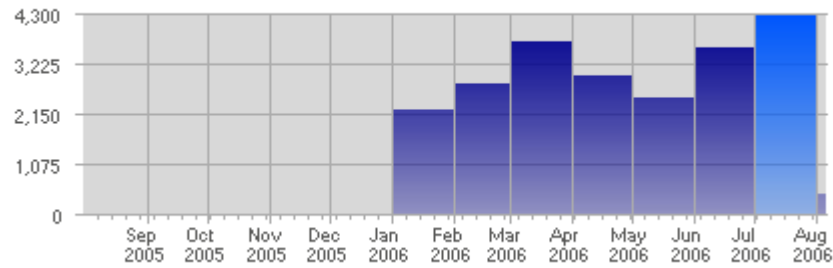

Traffic and Activity > Page Views

Report Description

Report Description: Page Views during the month of July 2006
 Report Range: Month of July 2006
 Report Scope: Historical Data

Historic Breakdown

Activity Breakdown

Date	Total Page Views	Average Page Views Historically	Change	Percent of Total Page Views
Sat Jul 1st, 2006	144	71,79	+144 ▲	3,36%
Sun Jul 2nd, 2006	226	91,61	+226 ▲	5,28%
Mon Jul 3rd, 2006	339	134,21	+339 ▲	7,92%
Tue Jul 4th, 2006	216	134,89	+216 ▲	5,04%
Wed Jul 5th, 2006	176	110,00	+176 ▲	4,11%
Thu Jul 6th, 2006	125	110,71	+125 ▲	2,92%
Fri Jul 7th, 2006	106	104,39	+106 ▲	2,48%
Sat Jul 8th, 2006	91	71,79	-53 ▼	2,13%
Sun Jul 9th, 2006	44	91,61	-182 ▼	1,03%
Mon Jul 10th, 2006	205	134,21	-134 ▼	4,79%
Tue Jul 11th, 2006	77	134,89	-139 ▼	1,80%
Wed Jul 12th, 2006	61	110,00	-115 ▼	1,43%
Thu Jul 13th, 2006	98	110,71	-27 ▼	2,29%
Fri Jul 14th, 2006	137	104,39	+31 ▲	3,20%
Sat Jul 15th, 2006	60	71,79	-31 ▼	1,40%
Sun Jul 16th, 2006	51	91,61	+7 ▲	1,19%
Mon Jul 17th, 2006	225	134,21	+20 ▲	5,26%
Tue Jul 18th, 2006	275	134,89	+198 ▲	6,42%
Wed Jul 19th, 2006	183	110,00	+122 ▲	4,27%
Thu Jul 20th, 2006	59	110,71	-39 ▼	1,38%
Fri Jul 21st, 2006	138	104,39	+1 ▲	3,22%
Sat Jul 22nd, 2006	59	71,79	-1 ▼	1,38%
Sun Jul 23rd, 2006	41	91,61	-10 ▼	0,96%
Mon Jul 24th, 2006	534	134,21	+309 ▲	12,47%
Tue Jul 25th, 2006	181	134,89	-94 ▼	4,23%
Wed Jul 26th, 2006	180	110,00	-3 ▼	4,20%
Thu Jul 27th, 2006	76	110,71	+17 ▲	1,78%
Fri Jul 28th, 2006	44	104,39	-94 ▼	1,03%