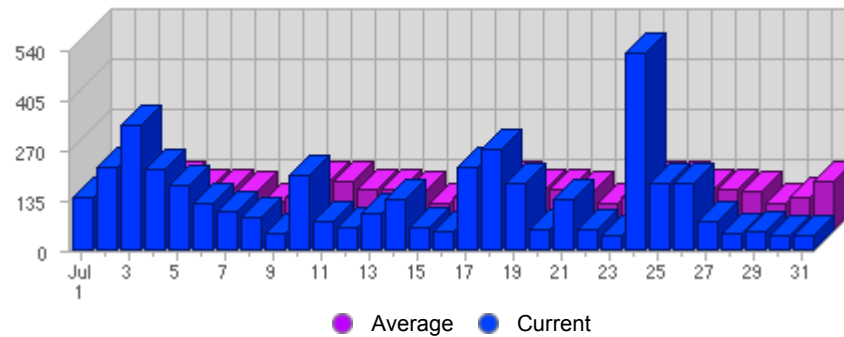

Traffic and Activity > Page Views

Report Description

Report Description: Page Views during the month of July 2006
 Report Range: Month of July 2006
 Report Scope: Historical Data

Historic Breakdown

Activity Breakdown

Date	Total Page Views	Average Page Views Historically	Change	Percent of Total Page Views
Sat Jul 1st, 2006	144	71,79	+144 ▲	3,36%
Sun Jul 2nd, 2006	226	91,61	+226 ▲	5,28%
Mon Jul 3rd, 2006	339	134,21	+339 ▲	7,92%
Tue Jul 4th, 2006	216	134,89	+216 ▲	5,04%
Wed Jul 5th, 2006	176	110,00	+176 ▲	4,11%
Thu Jul 6th, 2006	125	110,71	+125 ▲	2,92%
Fri Jul 7th, 2006	106	104,39	+106 ▲	2,48%
Sat Jul 8th, 2006	91	71,79	-53 ▼	2,13%
Sun Jul 9th, 2006	44	91,61	-182 ▼	1,03%
Mon Jul 10th, 2006	205	134,21	-134 ▼	4,79%
Tue Jul 11th, 2006	77	134,89	-139 ▼	1,80%
Wed Jul 12th, 2006	61	110,00	-115 ▼	1,43%
Thu Jul 13th, 2006	98	110,71	-27 ▼	2,29%
Fri Jul 14th, 2006	137	104,39	+31 ▲	3,20%
Sat Jul 15th, 2006	60	71,79	-31 ▼	1,40%
Sun Jul 16th, 2006	51	91,61	+7 ▲	1,19%
Mon Jul 17th, 2006	225	134,21	+20 ▲	5,26%
Tue Jul 18th, 2006	275	134,89	+198 ▲	6,42%
Wed Jul 19th, 2006	183	110,00	+122 ▲	4,27%
Thu Jul 20th, 2006	59	110,71	-39 ▼	1,38%
Fri Jul 21st, 2006	138	104,39	+1 ▲	3,22%
Sat Jul 22nd, 2006	59	71,79	-1 ▼	1,38%
Sun Jul 23rd, 2006	41	91,61	-10 ▼	0,96%
Mon Jul 24th, 2006	534	134,21	+309 ▲	12,47%
Tue Jul 25th, 2006	181	134,89	-94 ▼	4,23%
Wed Jul 26th, 2006	180	110,00	-3 ▼	4,20%
Thu Jul 27th, 2006	76	110,71	+17 ▲	1,78%
Fri Jul 28th, 2006	44	104,39	-94 ▼	1,03%

Sat Jul 29th, 2006	53	71,79	-6 ▼	1,24%
Sun Jul 30th, 2006	39	91,61	-2 ▼	0,91%
Mon Jul 31st, 2006	39	134,21	-495 ▼	0,91%
	4,282	2,846	+675 ▲	

Content created Saturday, August 5, 2006 18:13:12 GMT 1:00
LiveStats® .XSP V8.03 Copyright ©1996-2005 DeepMetrix® Corporation. All rights reserved.
Licensed to Aruba S.p.A..