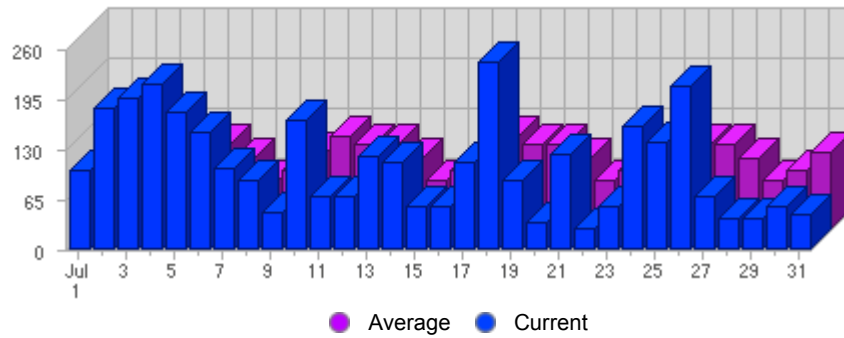

Traffic and Activity > Visits

Report Description

Report Description: Visits during the month of July 2006
 Report Range: Month of July 2006
 Report Scope: Historical Data

Historic Breakdown

Activity Breakdown

Date	Total Visits	Average Visits Historically	Change	Percent of Total Visits
Sat Jul 1st, 2006	102	63,46	+102 ▲	3,02%
Sun Jul 2nd, 2006	182	77,96	+182 ▲	5,39%
Mon Jul 3rd, 2006	196	100,71	+196 ▲	5,81%
Tue Jul 4th, 2006	215	120,86	+215 ▲	6,37%
Wed Jul 5th, 2006	179	111,14	+179 ▲	5,31%
Thu Jul 6th, 2006	153	111,50	+153 ▲	4,54%
Fri Jul 7th, 2006	104	92,86	+104 ▲	3,08%
Sat Jul 8th, 2006	90	63,46	-12 ▼	2,67%
Sun Jul 9th, 2006	47	77,96	-135 ▼	1,39%
Mon Jul 10th, 2006	168	100,71	-28 ▼	4,98%
Tue Jul 11th, 2006	70	120,86	-145 ▼	2,08%
Wed Jul 12th, 2006	70	111,14	-109 ▼	2,08%
Thu Jul 13th, 2006	121	111,50	-32 ▼	3,59%
Fri Jul 14th, 2006	113	92,86	+9 ▲	3,35%
Sat Jul 15th, 2006	57	63,46	-33 ▼	1,69%
Sun Jul 16th, 2006	56	77,96	+9 ▲	1,66%
Mon Jul 17th, 2006	113	100,71	-55 ▼	3,35%
Tue Jul 18th, 2006	244	120,86	+174 ▲	7,23%
Wed Jul 19th, 2006	90	111,14	+20 ▲	2,67%
Thu Jul 20th, 2006	34	111,50	-87 ▼	1,01%
Fri Jul 21st, 2006	123	92,86	+10 ▲	3,65%
Sat Jul 22nd, 2006	28	63,46	-29 ▼	0,83%
Sun Jul 23rd, 2006	57	77,96	+1 ▲	1,69%
Mon Jul 24th, 2006	161	100,71	+48 ▲	4,77%
Tue Jul 25th, 2006	139	120,86	-105 ▼	4,12%
Wed Jul 26th, 2006	211	111,14	+121 ▲	6,25%
Thu Jul 27th, 2006	68	111,50	+34 ▲	2,02%
Fri Jul 28th, 2006	41	92,86	-82 ▼	1,22%

Sat Jul 29th, 2006	41	63,46	+13 ▲	1,22%
Sun Jul 30th, 2006	55	77,96	-2 ▼	1,63%
Mon Jul 31st, 2006	46	100,71	-115 ▼	1,36%
	3,374	1,136	+271 ▲	

Content created Saturday, August 5, 2006 18:11:47 GMT 1:00
LiveStats® .XSP V8.03 Copyright ©1996-2005 DeepMetrix® Corporation. All rights reserved.
Licensed to Aruba S.p.A..