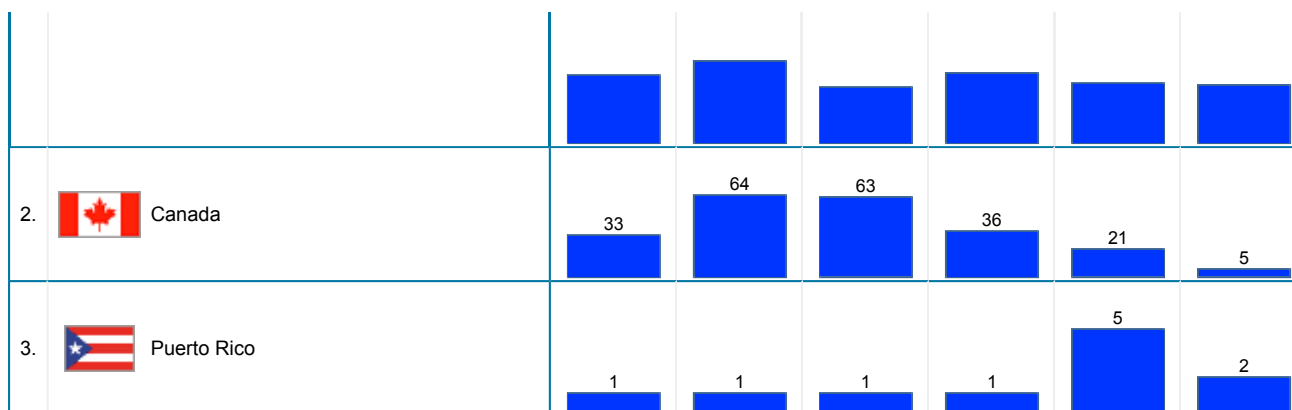

Six Month Historical Comparison

Top South American Countries	Mar, 2006	Apr, 2006	May, 2006	Jun, 2006	Jul, 2006	Aug 2006

No South American Countries Data.

Six Month Historical Comparison