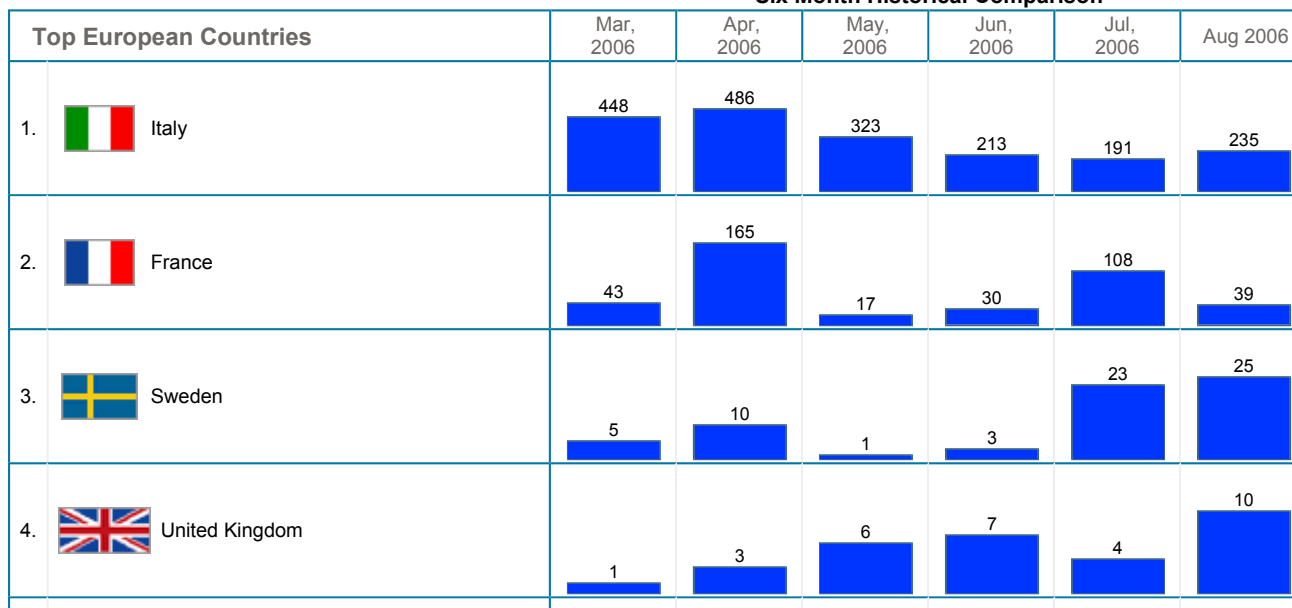

Geographic Info > Geographic Info Summary

Geographic Info Summary	
During the Month of August, 2006 :	
<ul style="list-style-type: none"> A total of 1,962 distinct visits were made to the site. 44,39% of all visits were from a known geographic location. 26,76% were from North America, 16,87% from Europe, 0,71% from Asia, 0,05% from Oceania, 0,00% from South America and 0,00% from Africa. 	

Six Month Historical Comparison

Top North American Countries		Mar, 2006	Apr, 2006	May, 2006	Jun, 2006	Jul, 2006	Aug 2006
1.	 USA	601	716	485	611	522	518

Six Month Historical Comparison

Top South American Countries	Mar, 2006	Apr, 2006	May, 2006	Jun, 2006	Jul, 2006	Aug 2006
------------------------------	-----------	-----------	-----------	-----------	-----------	----------

No South American Countries Data.

Six Month Historical Comparison

Six Month Historical Comparison

Six Month Historical Comparison

Six Month Historical Comparison

Top African Countries	Mar, 2006	Apr, 2006	May, 2006	Jun, 2006	Jul, 2006	Aug 2006
------------------------------	--------------	--------------	--------------	--------------	--------------	----------