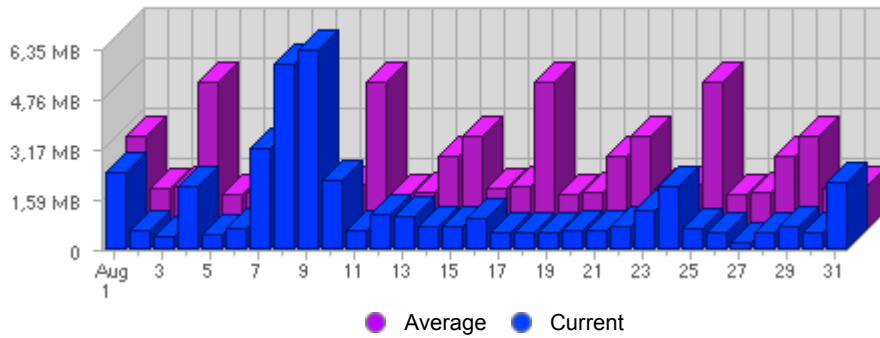

Traffic and Activity > Bandwidth

Report Description

Report Description: Bandwidth during the month of August 2006
 Report Range: Month of August 2006
 Report Scope: Historical Data

Historic Breakdown

Activity Breakdown

Date	Total Bandwidth	Average Bandwidth Historically	Change	Percent of Total Bandwidth
Tue Aug 1st, 2006	2,42 MB	2,98 MB	+2,42 MB ▲	5,82%
Wed Aug 2nd, 2006	590,70 KB	1,32 MB	+590,70 KB ▲	1,39%
Thu Aug 3rd, 2006	444,00 KB	1,35 MB	+444,00 KB ▲	1,05%
Fri Aug 4th, 2006	1,98 MB	4,65 MB	+1,98 MB ▲	4,78%
Sat Aug 5th, 2006	507,60 KB	1,14 MB	+507,60 KB ▲	1,20%
Sun Aug 6th, 2006	659,90 KB	1,16 MB	+232,40 KB ▲	1,55%
Mon Aug 7th, 2006	3,19 MB	2,30 MB	+2,47 MB ▲	7,70%
Tue Aug 8th, 2006	5,86 MB	2,98 MB	+3,45 MB ▲	14,13%
Wed Aug 9th, 2006	6,32 MB	1,32 MB	+5,74 MB ▲	15,24%
Thu Aug 10th, 2006	2,22 MB	1,35 MB	+1,79 MB ▲	5,35%
Fri Aug 11th, 2006	621,10 KB	4,65 MB	-1,37 MB ▼	1,46%
Sat Aug 12th, 2006	1,12 MB	1,14 MB	+638,10 KB ▲	2,70%
Sun Aug 13th, 2006	1,06 MB	1,16 MB	+423,70 KB ▲	2,55%
Mon Aug 14th, 2006	718,30 KB	2,30 MB	-2,49 MB ▼	1,69%
Tue Aug 15th, 2006	727,70 KB	2,98 MB	-5,15 MB ▼	1,71%
Wed Aug 16th, 2006	1005,60 KB	1,32 MB	-5,34 MB ▼	2,37%
Thu Aug 17th, 2006	576,10 KB	1,35 MB	-1,66 MB ▼	1,36%
Fri Aug 18th, 2006	570,60 KB	4,65 MB	-50,50 KB ▼	1,34%
Sat Aug 19th, 2006	535,00 KB	1,14 MB	-610,70 KB ▼	1,26%
Sun Aug 20th, 2006	589,60 KB	1,16 MB	-494,00 KB ▼	1,39%
Mon Aug 21st, 2006	637,10 KB	2,30 MB	-81,20 KB ▼	1,50%
Tue Aug 22nd, 2006	742,40 KB	2,98 MB	+14,70 KB ▲	1,75%
Wed Aug 23rd, 2006	1,22 MB	1,32 MB	+243,40 KB ▲	2,94%
Thu Aug 24th, 2006	1,99 MB	1,35 MB	+1,43 MB ▲	4,80%
Fri Aug 25th, 2006	684,50 KB	4,65 MB	+113,90 KB ▲	1,61%
Sat Aug 26th, 2006	580,80 KB	1,14 MB	+45,80 KB ▲	1,37%
Sun Aug 27th, 2006	247,10 KB	1,16 MB	-342,50 KB ▼	0,58%
Mon Aug 28th, 2006	541,30 KB	2,30 MB	-95,80 KB ▼	1,27%