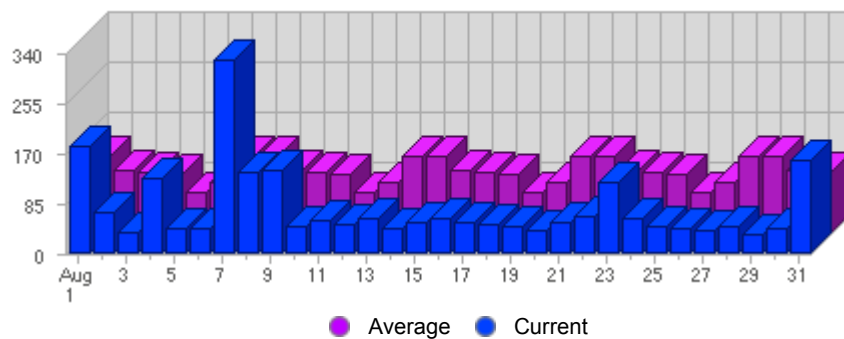

Traffic and Activity > Page Views

Report Description

Report Description: Page Views during the month of August 2006
 Report Range: Month of August 2006
 Report Scope: Historical Data

Historic Breakdown

Activity Breakdown

Date	Total Page Views	Average Page Views Historically	Change	Percent of Total Page Views
Tue Aug 1st, 2006	183	131,63	+183 ▲	7,76%
Wed Aug 2nd, 2006	71	108,41	+71 ▲	3,01%
Thu Aug 3rd, 2006	37	103,00	+37 ▲	1,57%
Fri Aug 4th, 2006	127	100,00	+127 ▲	5,39%
Sat Aug 5th, 2006	41	68,38	+41 ▲	1,74%
Sun Aug 6th, 2006	41	85,81	+2 ▲	1,74%
Mon Aug 7th, 2006	327	131,84	+288 ▲	13,87%
Tue Aug 8th, 2006	139	131,63	-44 ▼	5,90%
Wed Aug 9th, 2006	140	108,41	+69 ▲	5,94%
Thu Aug 10th, 2006	47	103,00	+10 ▲	1,99%
Fri Aug 11th, 2006	55	100,00	-72 ▼	2,33%
Sat Aug 12th, 2006	49	68,38	+8 ▲	2,08%
Sun Aug 13th, 2006	61	85,81	+20 ▲	2,59%
Mon Aug 14th, 2006	42	131,84	-285 ▼	1,78%
Tue Aug 15th, 2006	51	131,63	-88 ▼	2,16%
Wed Aug 16th, 2006	58	108,41	-82 ▼	2,46%
Thu Aug 17th, 2006	51	103,00	+4 ▲	2,16%
Fri Aug 18th, 2006	48	100,00	-7 ▼	2,04%
Sat Aug 19th, 2006	47	68,38	-2 ▼	1,99%
Sun Aug 20th, 2006	40	85,81	-21 ▼	1,70%
Mon Aug 21st, 2006	53	131,84	+11 ▲	2,25%
Tue Aug 22nd, 2006	62	131,63	+11 ▲	2,63%
Wed Aug 23rd, 2006	120	108,41	+62 ▲	5,09%
Thu Aug 24th, 2006	61	103,00	+10 ▲	2,59%
Fri Aug 25th, 2006	47	100,00	-1 ▼	1,99%
Sat Aug 26th, 2006	41	68,38	-6 ▼	1,74%
Sun Aug 27th, 2006	38	85,81	-2 ▼	1,61%
Mon Aug 28th, 2006	45	131,84	-8 ▼	1,91%

Tue Aug 29th, 2006	32	131,63	-30 ▼	1,36%
Wed Aug 30th, 2006	44	108,41	-76 ▼	1,87%
Thu Aug 31st, 2006	159	103.00	+98 ▲	6,75%
	2,357	2,846	-1,925 ▼	

Content created Friday, September 1, 2006 14:11:51 GMT 1:00
LiveStats® .XSP V8.03 Copyright ©1996-2005 DeepMetrix® Corporation. All rights reserved.
Licensed to Aruba S.p.A..