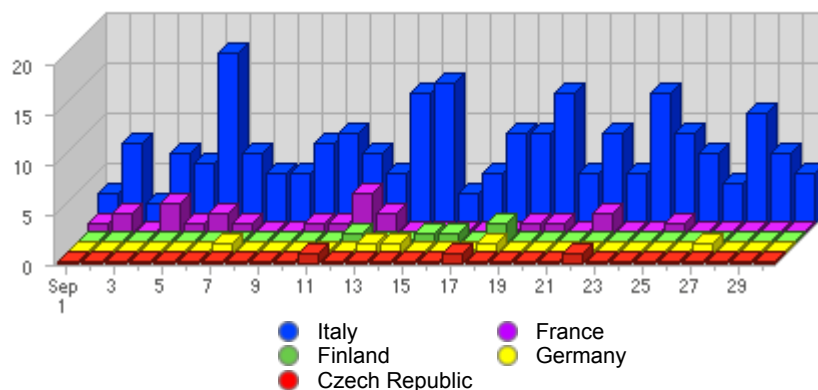

Geographic Info > [European Country](#)

Report Description

Report Description: European Countries that Visitors came from during the month of September 2006
 Report Range: Month of September 2006
 Report Scope: Historical Data
 List Size: 13 of 13

Map

Activity Breakdown

#	Flag	Country	Total Visits	Average Visits Historically	Change	Percent of Visits
1.		Italy	230	162.50	+67 ▲	82.73%
2.		France	23	23.00	-1 ▼	8.27%
3.		Finland	5	2.50	+4 ▲	1.80%
4.		Germany	5	3.25	+2 ▲	1.80%
5.		Czech Republic	3	1.00	+3 ▲	1.08%
6.		Switzerland	3	2.25	-1 ▼	1.08%
7.		Spain	3	3.75	+1 ▲	1.08%
8.		Netherlands	1	0.67	+1 ▲	0.36%
9.		Slovenia	1	-	+1 ▲	0.36%
10.		Malta	1	-	+1 ▲	0.36%
11.		Ireland	1	-	+1 ▲	0.36%