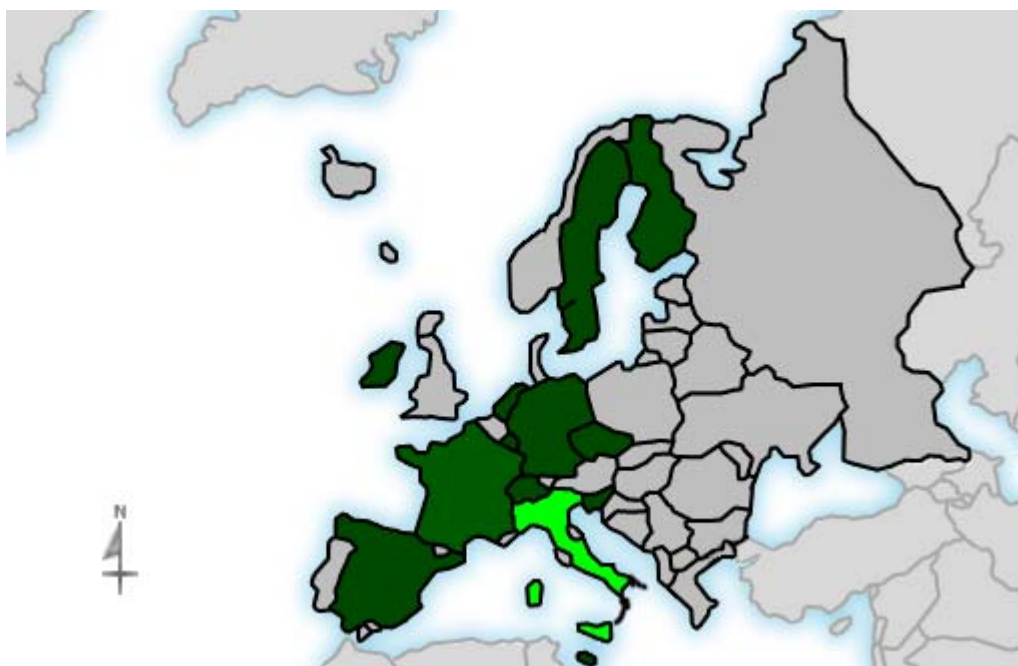

Geographic Info > [European Country](#)

Report Description

Report Description: European Countries that Visitors came from during the month of September 2006
 Report Range: Month of September 2006
 Report Scope: Historical Data
 List Size: 13 of 13

Map

Activity Breakdown

#	Flag	Country	Total Visits	Average Visits Historically	Change	Percent of Visits
1.		Italy	230	162.50	+67 ▲	82.73%
2.		France	23	23.00	-1 ▼	8.27%
3.		Finland	5	2.50	+4 ▲	1.80%
4.		Germany	5	3.25	+2 ▲	1.80%
5.		Czech Republic	3	1.00	+3 ▲	1.08%
6.		Switzerland	3	2.25	-1 ▼	1.08%
7.		Spain	3	3.75	+1 ▲	1.08%
8.		Netherlands	1	0.67	+1 ▲	0.36%
9.		Slovenia	1	-	+1 ▲	0.36%
10.		Malta	1	-	+1 ▲	0.36%
11.		Ireland	1	-	+1 ▲	0.36%