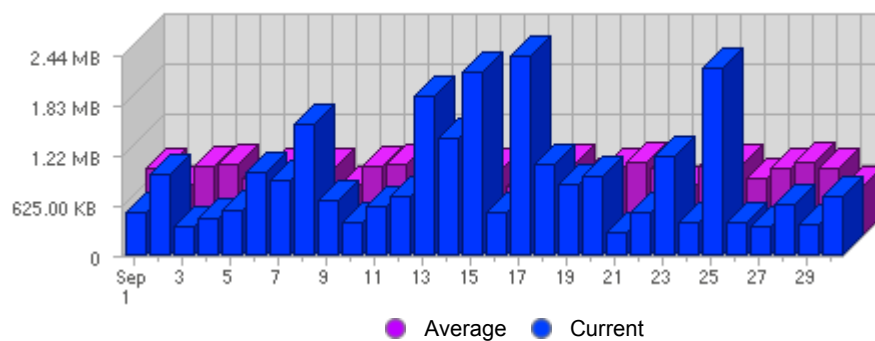

Traffic and Activity > Bandwidth

Report Description

Report Description: Bandwidth during the month of September 2006
 Report Range: Month of September 2006
 Report Scope: Historical Data

Historic Breakdown

Activity Breakdown

Date	Total Bandwidth	Average Bandwidth Historically	Change	Percent of Total Bandwidth
Fri Sep 1st, 2006	540.50 KB	835.67 KB	+540.50 KB ▲	1.92%
Sat Sep 2nd, 2006	1022.00 KB	618.92 KB	+1022.00 KB ▲	3.63%
Sun Sep 3rd, 2006	369.20 KB	861.14 KB	+122.10 KB ▲	1.31%
Mon Sep 4th, 2006	452.80 KB	882.59 KB	-88.50 KB ▼	1.61%
Tue Sep 5th, 2006	571.70 KB	700.86 KB	-187.00 KB ▼	2.03%
Wed Sep 6th, 2006	1.01 MB	828.94 KB	+494.10 KB ▲	3.67%
Thu Sep 7th, 2006	936.40 KB	918.82 KB	-1.20 MB ▼	3.33%
Fri Sep 8th, 2006	1.60 MB	835.67 KB	+1.07 MB ▲	5.81%
Sat Sep 9th, 2006	680.60 KB	618.92 KB	-341.40 KB ▼	2.42%
Sun Sep 10th, 2006	403.80 KB	861.14 KB	+34.60 KB ▲	1.44%
Mon Sep 11th, 2006	613.60 KB	882.59 KB	+160.80 KB ▲	2.18%
Tue Sep 12th, 2006	735.60 KB	700.86 KB	+163.90 KB ▲	2.62%
Wed Sep 13th, 2006	1.95 MB	828.94 KB	+962.40 KB ▲	7.09%
Thu Sep 14th, 2006	1.43 MB	918.82 KB	+530.30 KB ▲	5.22%
Fri Sep 15th, 2006	2.24 MB	835.67 KB	+658.90 KB ▲	8.15%
Sat Sep 16th, 2006	532.00 KB	618.92 KB	-148.60 KB ▼	1.89%
Sun Sep 17th, 2006	2.43 MB	861.14 KB	+2.04 MB ▲	8.85%
Mon Sep 18th, 2006	1.10 MB	882.59 KB	+513.90 KB ▲	4.01%
Tue Sep 19th, 2006	890.70 KB	700.86 KB	+155.10 KB ▲	3.17%
Wed Sep 20th, 2006	977.60 KB	828.94 KB	-1016.80 KB ▼	3.48%
Thu Sep 21st, 2006	285.00 KB	918.82 KB	-1.15 MB ▼	1.01%
Fri Sep 22nd, 2006	528.50 KB	835.67 KB	-1.72 MB ▼	1.88%
Sat Sep 23rd, 2006	1.22 MB	618.92 KB	+716.30 KB ▲	4.44%
Sun Sep 24th, 2006	403.40 KB	861.14 KB	-2.04 MB ▼	1.43%
Mon Sep 25th, 2006	2.29 MB	882.59 KB	+1.19 MB ▲	8.35%
Tue Sep 26th, 2006	408.10 KB	700.86 KB	-482.60 KB ▼	1.45%
Wed Sep 27th, 2006	371.90 KB	828.94 KB	-605.70 KB ▼	1.32%
Thu Sep 28th, 2006	627.10 KB	918.82 KB	+342.10 KB ▲	2.23%