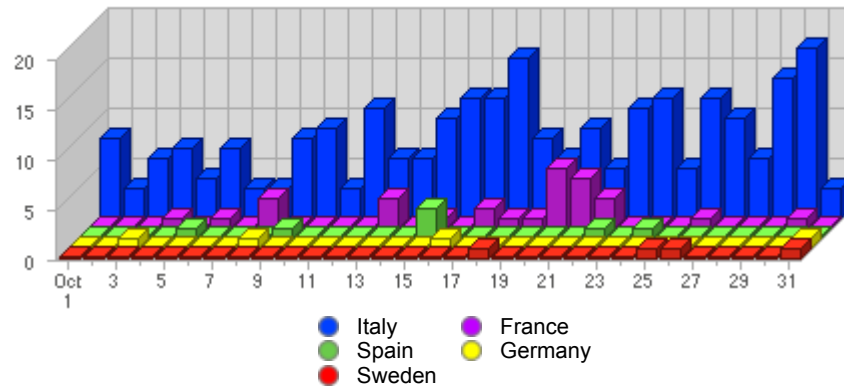

Geographic Info > **European Country****Report Description**

Report Description: European Countries that Visitors came from during the month of October 2006
Report Range: Month of October 2006
Report Scope: Historical Data
List Size: 13 of 13

Map**Activity Breakdown**

#	Flag	Country	Total Visits	Average Visits Historically	Change	Percent of Visits
1.		Italy	252	162.50	+22 ▲	81.03%
2.		France	29	23.00	+6 ▲	9.33%
3.		Spain	7	3.75	+4 ▲	2.25%
4.		Germany	4	3.25	-1 ▼	1.29%
5.		Sweden	4	7.00	+3 ▲	1.29%
6.		Switzerland	3	2.25	0 ▬	0.97%
7.		San Marino	2	-	+2 ▲	0.64%
8.		Albania	2	-	+2 ▲	0.64%
9.		Portugal	2	0.50	+2 ▲	0.64%
10.		Czech Republic	2	1.00	-1 ▼	0.64%
11.		United Kingdom	2	1.00	+2 ▲	0.64%