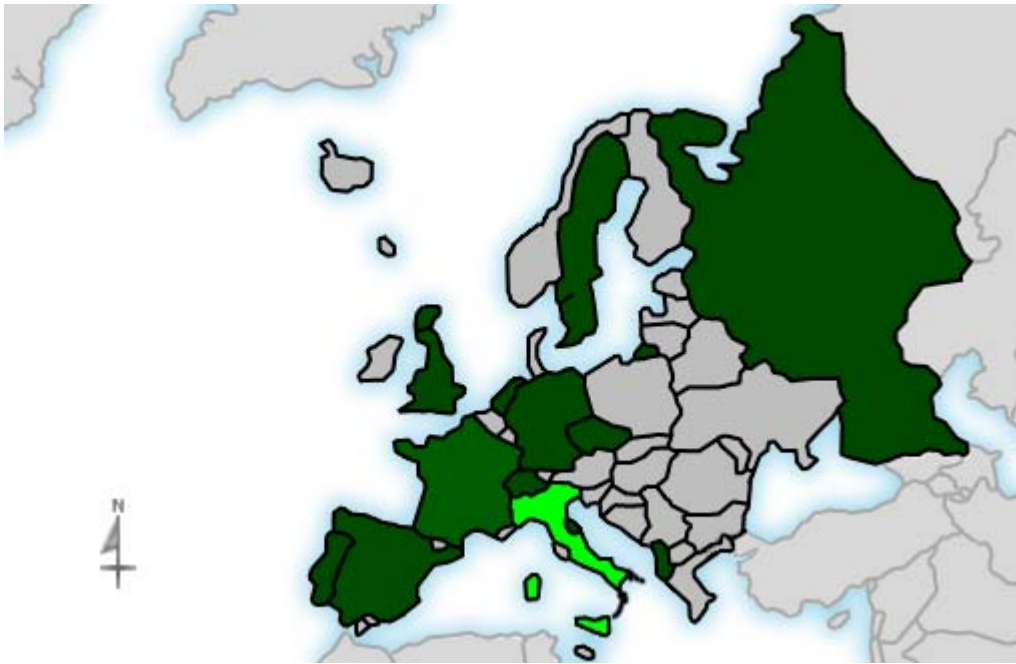

Geographic Info > **European Country****Report Description**

Report Description: European Countries that Visitors came from during the month of October 2006
Report Range: Month of October 2006
Report Scope: Historical Data
List Size: 13 of 13

Map**Activity Breakdown**

#	Flag	Country	Total Visits	Average Visits Historically	Change	Percent of Visits
1.		Italy	252	162.50	+22 ▲	81.03%
2.		France	29	23.00	+6 ▲	9.33%
3.		Spain	7	3.75	+4 ▲	2.25%
4.		Germany	4	3.25	-1 ▼	1.29%
5.		Sweden	4	7.00	+3 ▲	1.29%
6.		Switzerland	3	2.25	0 ▬	0.97%
7.		San Marino	2	-	+2 ▲	0.64%
8.		Albania	2	-	+2 ▲	0.64%
9.		Portugal	2	0.50	+2 ▲	0.64%
10.		Czech Republic	2	1.00	-1 ▼	0.64%
11.		United Kingdom	2	1.00	+2 ▲	0.64%