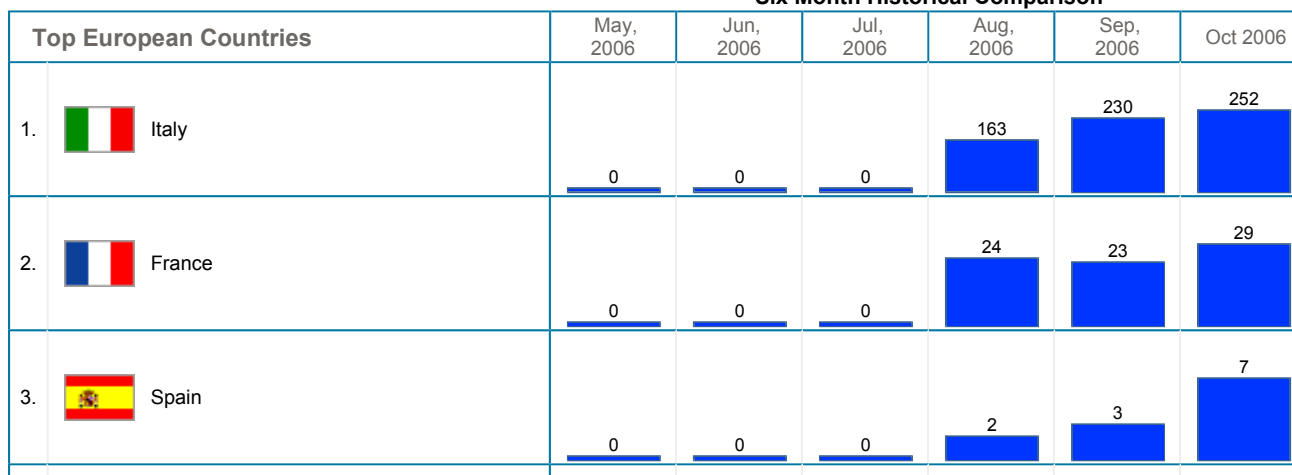

Geographic Info > Geographic Info Summary

Geographic Info Summary	
During the Month of October, 2006 :	
<ul style="list-style-type: none"> A total of 1,956 distinct visits were made to the site. 49.18% of all visits were from a known geographic location. 32.92% were from North America, 15.90% from Europe, 0.36% from Asia, 0.00% from Oceania, 0.00% from South America and 0.00% from Africa. 	

Top North American Countries		May, 2006	Jun, 2006	Jul, 2006	Aug, 2006	Sep, 2006	Oct 2006
1.	 USA	0	0	0	412	592	632
2.	 Canada	0	0	0	5	7	8

Six Month Historical Comparison

Top South American Countries	May, 2006	Jun, 2006	Jul, 2006	Aug, 2006	Sep, 2006	Oct 2006
------------------------------	-----------	-----------	-----------	-----------	-----------	----------

No South American Countries Data.

Six Month Historical Comparison

Six Month Historical Comparison

Six Month Historical Comparison

Top Oceanic Countries	May, 2006	Jun, 2006	Jul, 2006	Aug, 2006	Sep, 2006	Oct 2006
-----------------------	-----------	-----------	-----------	-----------	-----------	----------

No Oceanic Countries Data.

Six Month Historical Comparison

Top African Countries	May, 2006	Jun, 2006	Jul, 2006	Aug, 2006	Sep, 2006	Oct 2006
-----------------------	-----------	-----------	-----------	-----------	-----------	----------