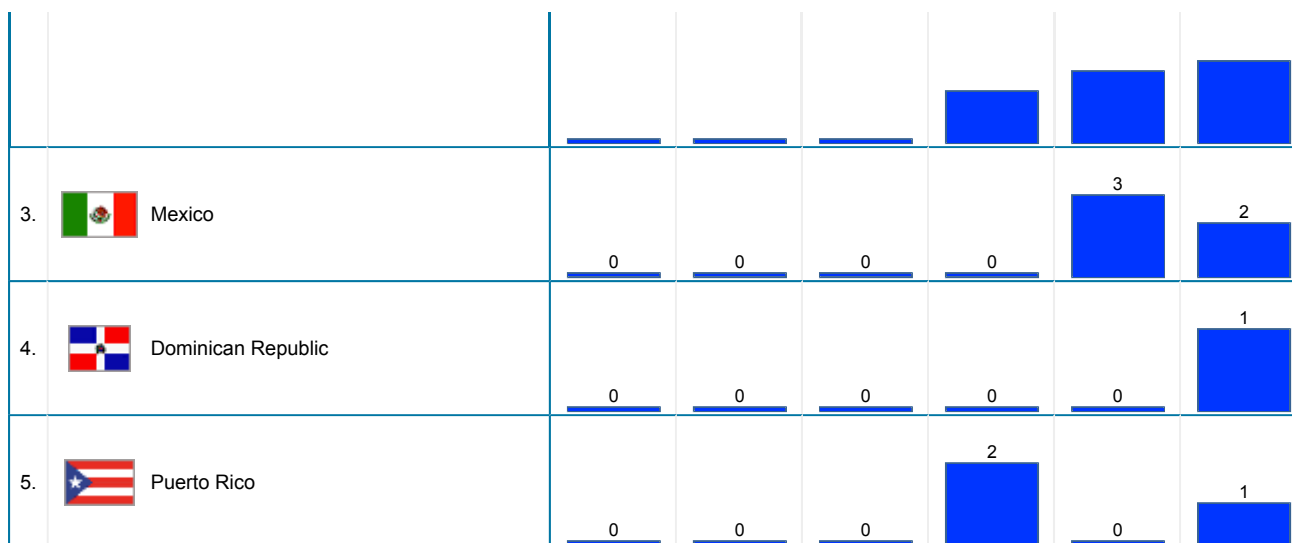

Six Month Historical Comparison

Top South American Countries	May, 2006	Jun, 2006	Jul, 2006	Aug, 2006	Sep, 2006	Oct 2006

No South American Countries Data.

Six Month Historical Comparison