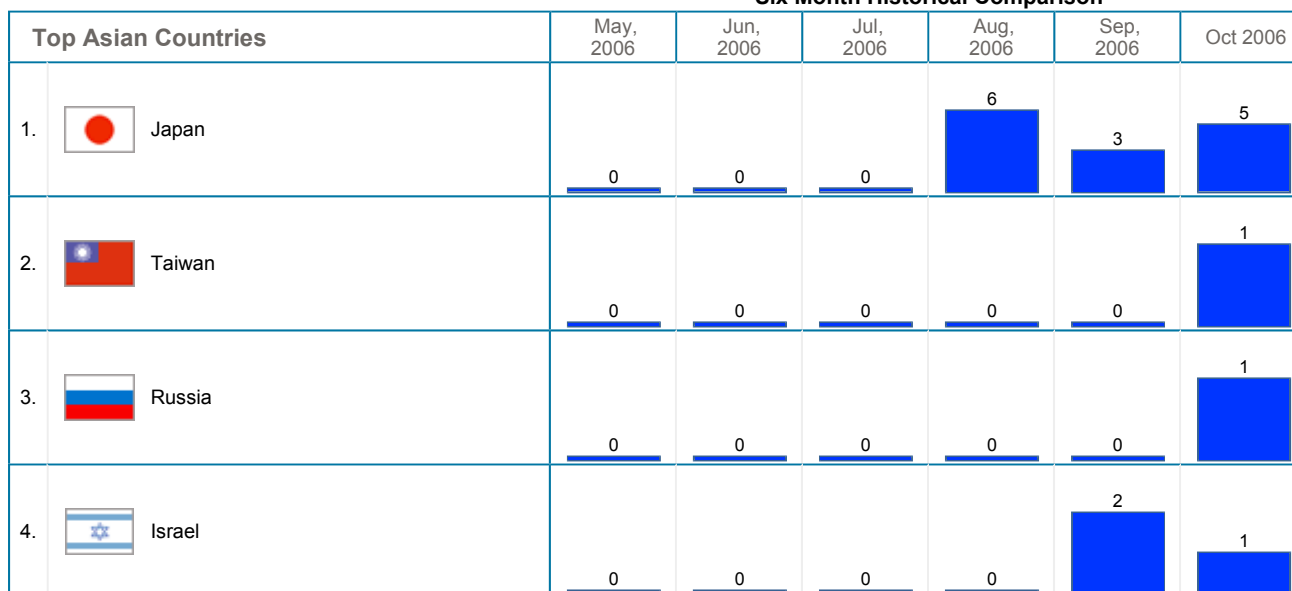

Geographic Info > Geographic Info Summary

Geographic Info Summary	
During the Month of October, 2006 :	
<ul style="list-style-type: none"> A total of 1,956 distinct visits were made to the site. 49.18% of all visits were from a known geographic location. 32.92% were from North America, 15.90% from Europe, 0.36% from Asia, 0.00% from Oceania, 0.00% from South America and 0.00% from Africa. 	

Top North American Countries		May, 2006	Jun, 2006	Jul, 2006	Aug, 2006	Sep, 2006	Oct 2006
1.	 USA	0	0	0	412	592	632
2.	 Canada	0	0	0	5	7	8

Six Month Historical Comparison

Top South American Countries	May, 2006	Jun, 2006	Jul, 2006	Aug, 2006	Sep, 2006	Oct 2006
------------------------------	-----------	-----------	-----------	-----------	-----------	----------

No South American Countries Data.

Six Month Historical Comparison

Six Month Historical Comparison

Six Month Historical Comparison

Top Oceanic Countries	May, 2006	Jun, 2006	Jul, 2006	Aug, 2006	Sep, 2006	Oct 2006
-----------------------	-----------	-----------	-----------	-----------	-----------	----------

No Oceanic Countries Data.

Six Month Historical Comparison

Top African Countries	May, 2006	Jun, 2006	Jul, 2006	Aug, 2006	Sep, 2006	Oct 2006
-----------------------	-----------	-----------	-----------	-----------	-----------	----------