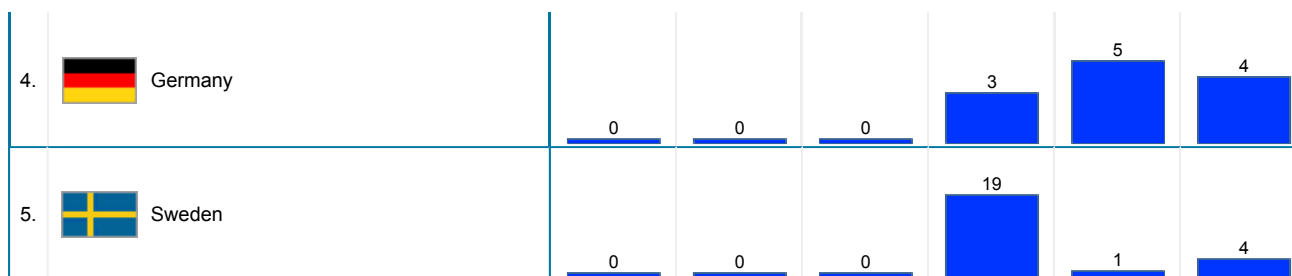

Top North American Countries		May, 2006	Jun, 2006	Jul, 2006	Aug, 2006	Sep, 2006	Oct 2006
1.	 USA	0	0	0	412	592	632
2.	 Canada	0	0	0	5	7	8

Six Month Historical Comparison

Top South American Countries	May, 2006	Jun, 2006	Jul, 2006	Aug, 2006	Sep, 2006	Oct 2006
------------------------------	-----------	-----------	-----------	-----------	-----------	----------

No South American Countries Data.

Six Month Historical Comparison

Six Month Historical Comparison

Six Month Historical Comparison

Top Oceanic Countries	May, 2006	Jun, 2006	Jul, 2006	Aug, 2006	Sep, 2006	Oct 2006
-----------------------	-----------	-----------	-----------	-----------	-----------	----------