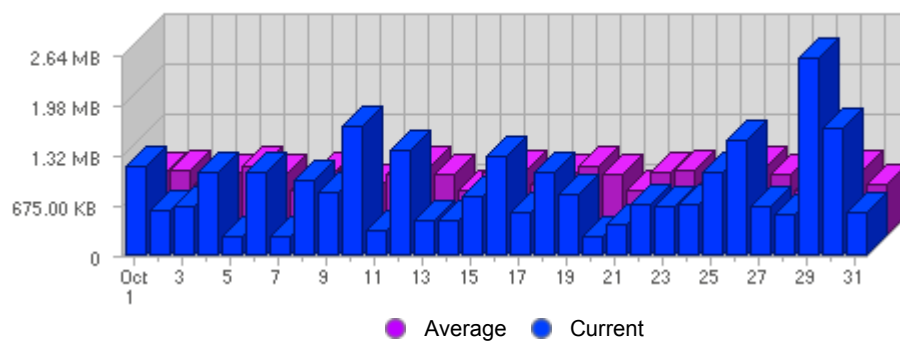

Traffic and Activity > Bandwidth

Report Description

Report Description: Bandwidth during the month of October 2006  
 Report Range: Month of October 2006  
 Report Scope: Historical Data

Historic Breakdown

Activity Breakdown

Date	Total Bandwidth	Average Bandwidth Historically	Change	Percent of Total Bandwidth
Sun Oct 1st, 2006	1.18 MB	861.14 KB	+1.18 MB ▲	4.34%
Mon Oct 2nd, 2006	615.70 KB	882.59 KB	+615.70 KB ▲	2.22%
Tue Oct 3rd, 2006	661.60 KB	700.86 KB	+661.60 KB ▲	2.38%
Wed Oct 4th, 2006	1.10 MB	828.94 KB	+1.10 MB ▲	4.05%
Thu Oct 5th, 2006	244.00 KB	918.82 KB	+244.00 KB ▲	0.88%
Fri Oct 6th, 2006	1.11 MB	835.67 KB	+1.11 MB ▲	4.08%
Sat Oct 7th, 2006	256.60 KB	618.92 KB	+256.60 KB ▲	0.92%
Sun Oct 8th, 2006	1014.00 KB	861.14 KB	-192.70 KB ▼	3.65%
Mon Oct 9th, 2006	840.00 KB	882.59 KB	+224.30 KB ▲	3.02%
Tue Oct 10th, 2006	1.71 MB	700.86 KB	+1.07 MB ▲	6.31%
Wed Oct 11th, 2006	342.70 KB	828.94 KB	-783.20 KB ▼	1.23%
Thu Oct 12th, 2006	1.39 MB	918.82 KB	+1.16 MB ▲	5.14%
Fri Oct 13th, 2006	485.70 KB	835.67 KB	-647.10 KB ▼	1.75%
Sat Oct 14th, 2006	475.70 KB	618.92 KB	+219.10 KB ▲	1.71%
Sun Oct 15th, 2006	801.90 KB	861.14 KB	-212.10 KB ▼	2.89%
Mon Oct 16th, 2006	1.32 MB	882.59 KB	+506.90 KB ▲	4.85%
Tue Oct 17th, 2006	569.50 KB	700.86 KB	-1.16 MB ▼	2.05%
Wed Oct 18th, 2006	1.10 MB	828.94 KB	+788.10 KB ▲	4.07%
Thu Oct 19th, 2006	811.90 KB	918.82 KB	-616.10 KB ▼	2.92%
Fri Oct 20th, 2006	256.30 KB	835.67 KB	-229.40 KB ▼	0.92%
Sat Oct 21st, 2006	428.50 KB	618.92 KB	-47.20 KB ▼	1.54%
Sun Oct 22nd, 2006	682.00 KB	861.14 KB	-119.90 KB ▼	2.45%
Mon Oct 23rd, 2006	656.80 KB	882.59 KB	-690.10 KB ▼	2.36%
Tue Oct 24th, 2006	683.60 KB	700.86 KB	+114.10 KB ▲	2.46%
Wed Oct 25th, 2006	1.09 MB	828.94 KB	-11.40 KB ▼	4.03%
Thu Oct 26th, 2006	1.52 MB	918.82 KB	+739.80 KB ▲	5.58%
Fri Oct 27th, 2006	649.80 KB	835.67 KB	+393.50 KB ▲	2.34%
Sat Oct 28th, 2006	552.20 KB	618.92 KB	+123.70 KB ▲	1.99%