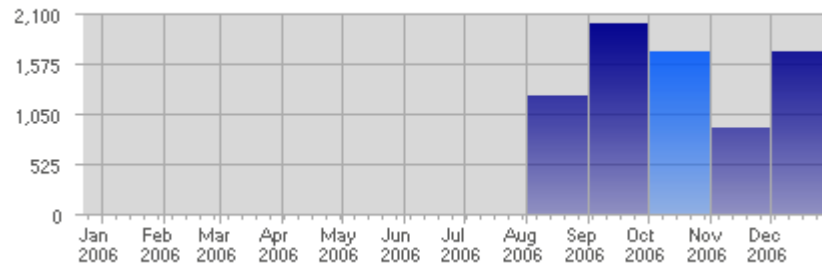

Traffic and Activity > Page Views

Report Description

Report Description: Page Views during the month of October 2006
 Report Range: Month of October 2006
 Report Scope: Historical Data

Historic Breakdown

Activity Breakdown

| Date | Total Page Views | Average Page Views Historically | Change | Percent of Total Page Views |
|--------------------|------------------|---------------------------------|--------|-----------------------------|
| Sun Oct 1st, 2006 | 57 | 53.90 | +57 ▲ | 3.32% |
| Mon Oct 2nd, 2006 | 54 | 58.32 | +54 ▲ | 3.14% |
| Tue Oct 3rd, 2006 | 75 | 45.00 | +75 ▲ | 4.36% |
| Wed Oct 4th, 2006 | 48 | 58.53 | +48 ▲ | 2.79% |
| Thu Oct 5th, 2006 | 29 | 57.95 | +29 ▲ | 1.69% |
| Fri Oct 6th, 2006 | 40 | 52.63 | +40 ▲ | 2.33% |
| Sat Oct 7th, 2006 | 21 | 53.42 | +21 ▲ | 1.22% |
| Sun Oct 8th, 2006 | 29 | 53.90 | -28 ▼ | 1.69% |
| Mon Oct 9th, 2006 | 42 | 58.32 | -12 ▼ | 2.44% |
| Tue Oct 10th, 2006 | 81 | 45.00 | +6 ▲ | 4.71% |
| Wed Oct 11th, 2006 | 34 | 58.53 | -14 ▼ | 1.98% |
| Thu Oct 12th, 2006 | 119 | 57.95 | +90 ▲ | 6.92% |
| Fri Oct 13th, 2006 | 68 | 52.63 | +28 ▲ | 3.96% |
| Sat Oct 14th, 2006 | 60 | 53.42 | +39 ▲ | 3.49% |
| Sun Oct 15th, 2006 | 78 | 53.90 | +49 ▲ | 4.54% |
| Mon Oct 16th, 2006 | 113 | 58.32 | +71 ▲ | 6.57% |
| Tue Oct 17th, 2006 | 57 | 45.00 | -24 ▼ | 3.32% |
| Wed Oct 18th, 2006 | 85 | 58.53 | +51 ▲ | 4.95% |
| Thu Oct 19th, 2006 | 54 | 57.95 | -65 ▼ | 3.14% |
| Fri Oct 20th, 2006 | 16 | 52.63 | -52 ▼ | 0.93% |
| Sat Oct 21st, 2006 | 35 | 53.42 | -25 ▼ | 2.04% |
| Sun Oct 22nd, 2006 | 60 | 53.90 | -18 ▼ | 3.49% |
| Mon Oct 23rd, 2006 | 58 | 58.32 | -55 ▼ | 3.37% |
| Tue Oct 24th, 2006 | 46 | 45.00 | -11 ▼ | 2.68% |
| Wed Oct 25th, 2006 | 45 | 58.53 | -40 ▼ | 2.62% |
| Thu Oct 26th, 2006 | 37 | 57.95 | -17 ▼ | 2.15% |
| Fri Oct 27th, 2006 | 68 | 52.63 | +52 ▲ | 3.96% |
| Sat Oct 28th, 2006 | 73 | 53.42 | +38 ▲ | 4.25% |