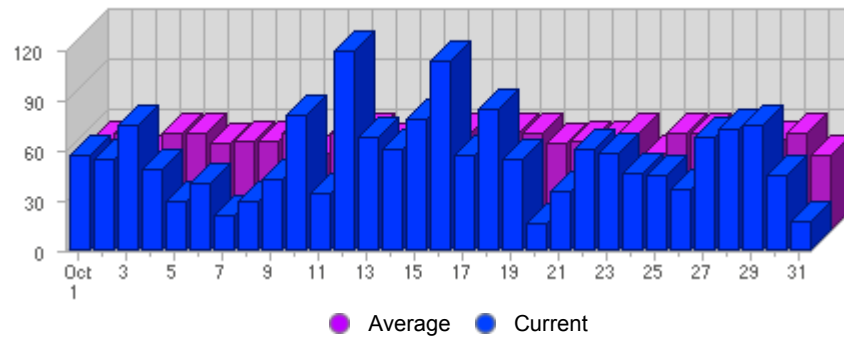

Traffic and Activity > Page Views

Report Description

Report Description: Page Views during the month of October 2006
 Report Range: Month of October 2006
 Report Scope: Historical Data

Historic Breakdown

Activity Breakdown

| Date | Total Page Views | Average Page Views Historically | Change | Percent of Total Page Views |
|--------------------|------------------|---------------------------------|--------|-----------------------------|
| Sun Oct 1st, 2006 | 57 | 53.90 | +57 ▲ | 3.32% |
| Mon Oct 2nd, 2006 | 54 | 58.32 | +54 ▲ | 3.14% |
| Tue Oct 3rd, 2006 | 75 | 45.00 | +75 ▲ | 4.36% |
| Wed Oct 4th, 2006 | 48 | 58.53 | +48 ▲ | 2.79% |
| Thu Oct 5th, 2006 | 29 | 57.95 | +29 ▲ | 1.69% |
| Fri Oct 6th, 2006 | 40 | 52.63 | +40 ▲ | 2.33% |
| Sat Oct 7th, 2006 | 21 | 53.42 | +21 ▲ | 1.22% |
| Sun Oct 8th, 2006 | 29 | 53.90 | -28 ▼ | 1.69% |
| Mon Oct 9th, 2006 | 42 | 58.32 | -12 ▼ | 2.44% |
| Tue Oct 10th, 2006 | 81 | 45.00 | +6 ▲ | 4.71% |
| Wed Oct 11th, 2006 | 34 | 58.53 | -14 ▼ | 1.98% |
| Thu Oct 12th, 2006 | 119 | 57.95 | +90 ▲ | 6.92% |
| Fri Oct 13th, 2006 | 68 | 52.63 | +28 ▲ | 3.96% |
| Sat Oct 14th, 2006 | 60 | 53.42 | +39 ▲ | 3.49% |
| Sun Oct 15th, 2006 | 78 | 53.90 | +49 ▲ | 4.54% |
| Mon Oct 16th, 2006 | 113 | 58.32 | +71 ▲ | 6.57% |
| Tue Oct 17th, 2006 | 57 | 45.00 | -24 ▼ | 3.32% |
| Wed Oct 18th, 2006 | 85 | 58.53 | +51 ▲ | 4.95% |
| Thu Oct 19th, 2006 | 54 | 57.95 | -65 ▼ | 3.14% |
| Fri Oct 20th, 2006 | 16 | 52.63 | -52 ▼ | 0.93% |
| Sat Oct 21st, 2006 | 35 | 53.42 | -25 ▼ | 2.04% |
| Sun Oct 22nd, 2006 | 60 | 53.90 | -18 ▼ | 3.49% |
| Mon Oct 23rd, 2006 | 58 | 58.32 | -55 ▼ | 3.37% |
| Tue Oct 24th, 2006 | 46 | 45.00 | -11 ▼ | 2.68% |
| Wed Oct 25th, 2006 | 45 | 58.53 | -40 ▼ | 2.62% |
| Thu Oct 26th, 2006 | 37 | 57.95 | -17 ▼ | 2.15% |
| Fri Oct 27th, 2006 | 68 | 52.63 | +52 ▲ | 3.96% |
| Sat Oct 28th, 2006 | 73 | 53.42 | +38 ▲ | 4.25% |