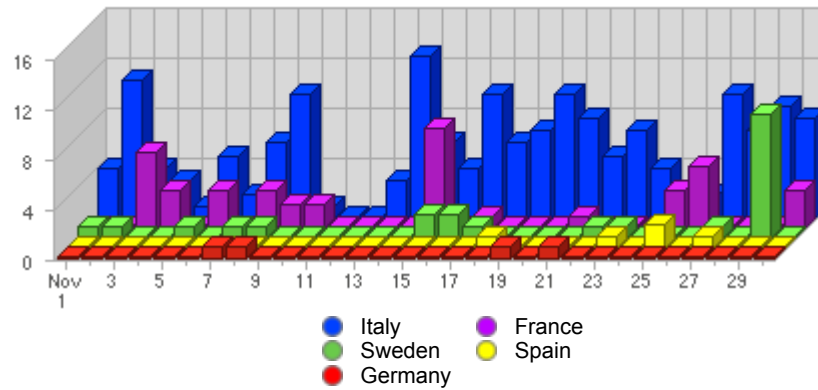

**Geographic Info** > **European Country****Report Description**

Report Description: European Countries that Visitors came from during the month of November 2006  
Report Range: Month of November 2006  
Report Scope: Historical Data  
List Size: 9 of 9

**Map****Activity Breakdown**

| #  | Flag                                                                                | Country     | Total Visits | Average Visits Historically | Change | Percent of Visits |
|----|-------------------------------------------------------------------------------------|-------------|--------------|-----------------------------|--------|-------------------|
| 1. |    | Italy       | 168          | 162.50                      | -84 ▼  | 68.29%            |
| 2. |    | France      | 40           | 23.00                       | +11 ▲  | 16.26%            |
| 3. |    | Sweden      | 23           | 7.00                        | +19 ▲  | 9.35%             |
| 4. |    | Spain       | 5            | 3.75                        | -2 ▼   | 2.03%             |
| 5. |   | Germany     | 4            | 3.25                        | 0 ▬    | 1.63%             |
| 6. |  | Switzerland | 3            | 2.25                        | 0 ▬    | 1.22%             |
| 7. |  | Denmark     | 1            | -                           | +1 ▲   | 0.41%             |
| 8. |  | Portugal    | 1            | 0.50                        | -1 ▼   | 0.41%             |
| 9. |  | Netherlands | 1            | 0.67                        | 0 ▬    | 0.41%             |
|    |                                                                                     |             | 246          | 205                         | -65 ▼  |                   |