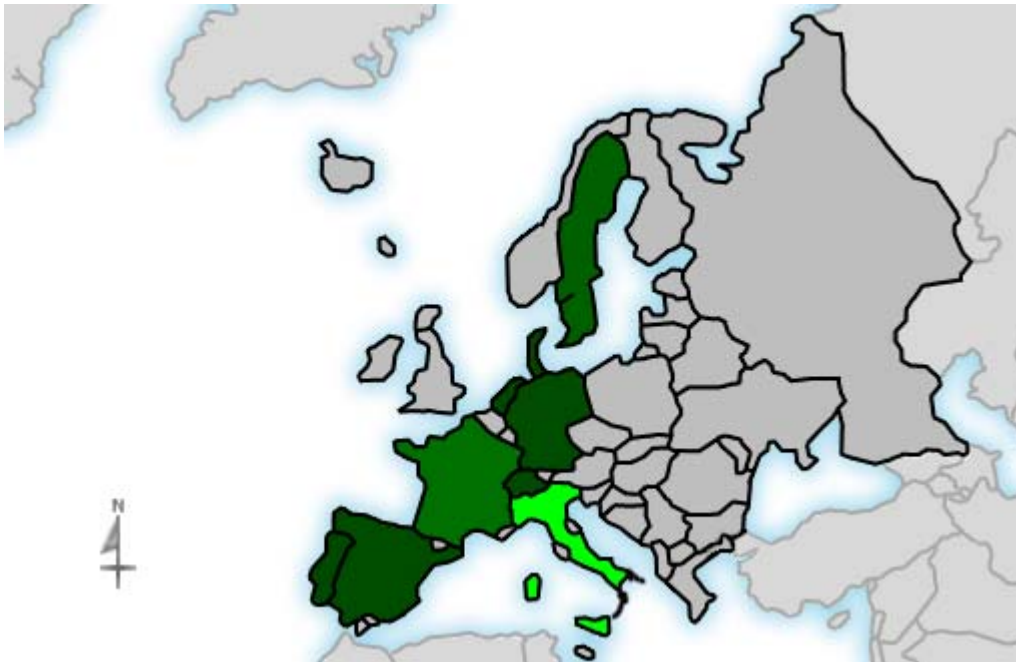

**Geographic Info** > **European Country****Report Description**

Report Description: European Countries that Visitors came from during the month of November 2006  
Report Range: Month of November 2006  
Report Scope: Historical Data  
List Size: 9 of 9

**Map****Activity Breakdown**

| #  | Flag                                                                                | Country     | Total Visits | Average Visits Historically | Change | Percent of Visits |
|----|-------------------------------------------------------------------------------------|-------------|--------------|-----------------------------|--------|-------------------|
| 1. |    | Italy       | 168          | 162.50                      | -84 ▼  | 68.29%            |
| 2. |    | France      | 40           | 23.00                       | +11 ▲  | 16.26%            |
| 3. |    | Sweden      | 23           | 7.00                        | +19 ▲  | 9.35%             |
| 4. |    | Spain       | 5            | 3.75                        | -2 ▼   | 2.03%             |
| 5. |   | Germany     | 4            | 3.25                        | 0 ▬    | 1.63%             |
| 6. |  | Switzerland | 3            | 2.25                        | 0 ▬    | 1.22%             |
| 7. |  | Denmark     | 1            | -                           | +1 ▲   | 0.41%             |
| 8. |  | Portugal    | 1            | 0.50                        | -1 ▼   | 0.41%             |
| 9. |  | Netherlands | 1            | 0.67                        | 0 ▬    | 0.41%             |
|    |                                                                                     |             | 246          | 205                         | -65 ▼  |                   |