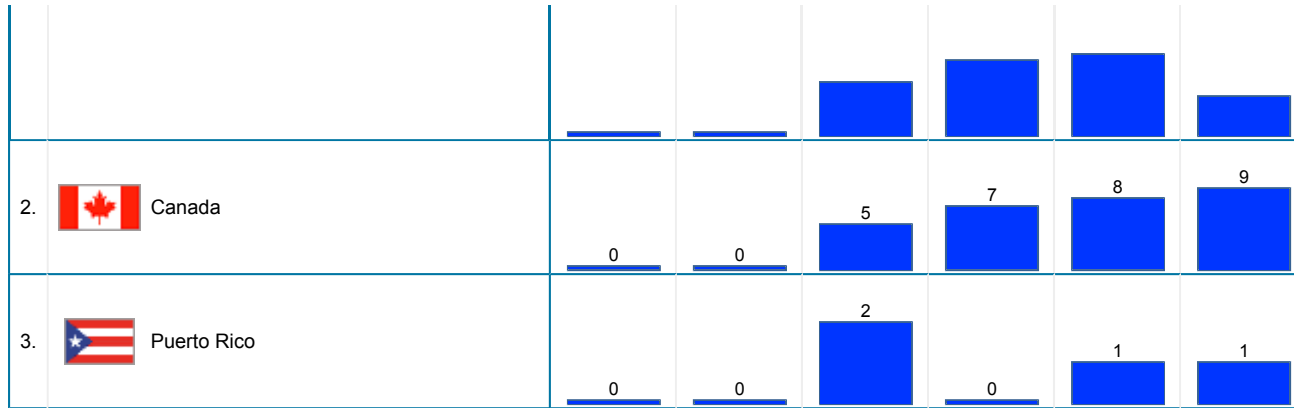

Six Month Historical Comparison

Six Month Historical Comparison