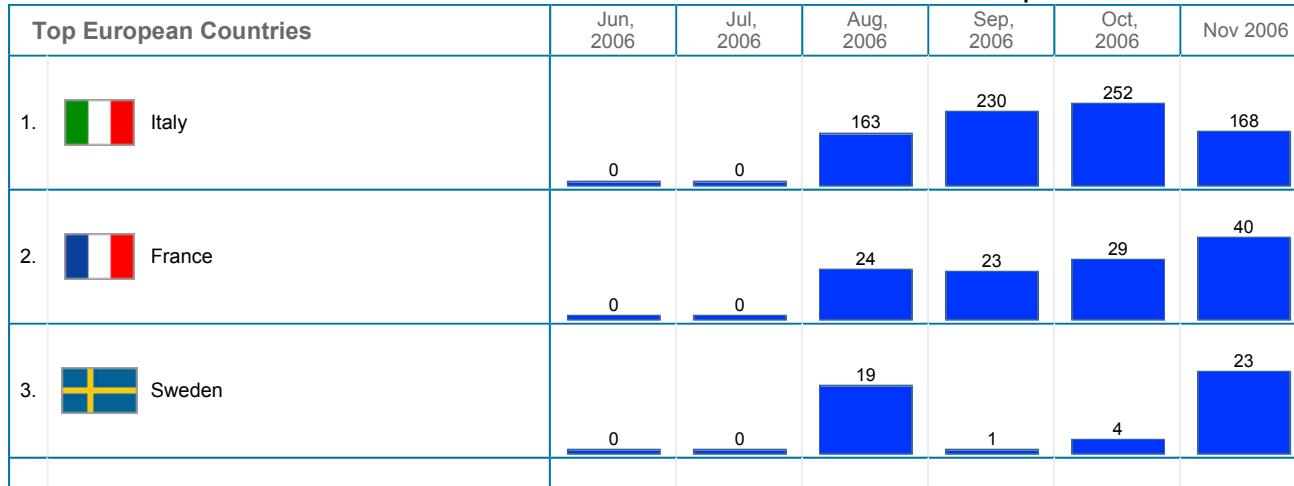

Geographic Info > Geographic Info Summary

Geographic Info Summary	
During the Month of November, 2006 :	
<ul style="list-style-type: none"> A total of 1,140 distinct visits were made to the site. 50.35% of all visits were from a known geographic location. 28.25% were from North America, 21.58% from Europe, 0.44% from Asia, 0.00% from Oceania, 0.09% from South America and 0.00% from Africa. 	

Six Month Historical Comparison

Top North American Countries		Jun, 2006	Jul, 2006	Aug, 2006	Sep, 2006	Oct, 2006	Nov 2006
1.	 USA	0	0	412	592	632	312

Six Month Historical Comparison

Six Month Historical Comparison

Six Month Historical Comparison

Six Month Historical Comparison

Top Oceanic Countries		Jun, 2006	Jul, 2006	Aug, 2006	Sep, 2006	Oct, 2006	Nov 2006
-----------------------	--	-----------	-----------	-----------	-----------	-----------	----------

No Oceanic Countries Data.

Six Month Historical Comparison

Top African Countries		Jun, 2006	Jul, 2006	Aug, 2006	Sep, 2006	Oct, 2006	Nov 2006
-----------------------	--	-----------	-----------	-----------	-----------	-----------	----------