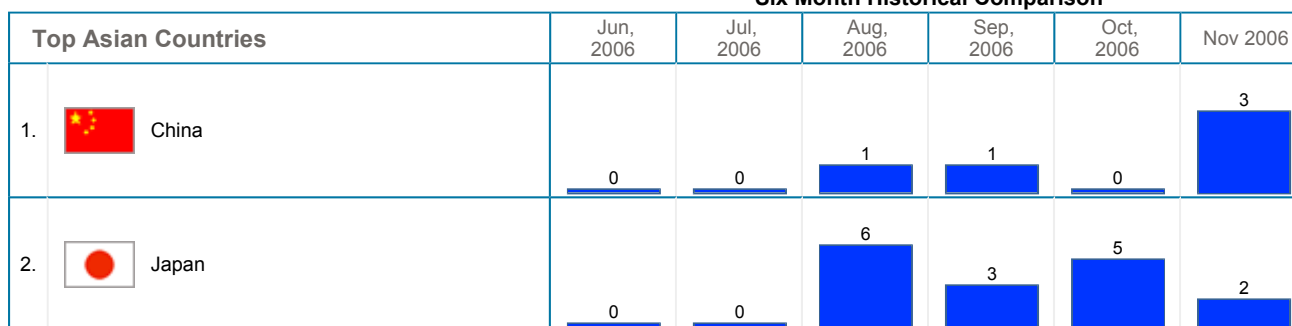

Six Month Historical Comparison

Top North American Countries		Jun, 2006	Jul, 2006	Aug, 2006	Sep, 2006	Oct, 2006	Nov 2006
1.	 USA	0	0	412	592	632	312

Six Month Historical Comparison

Six Month Historical Comparison

Six Month Historical Comparison

Six Month Historical Comparison

Top Oceanic Countries		Jun, 2006	Jul, 2006	Aug, 2006	Sep, 2006	Oct, 2006	Nov 2006
-----------------------	--	-----------	-----------	-----------	-----------	-----------	----------