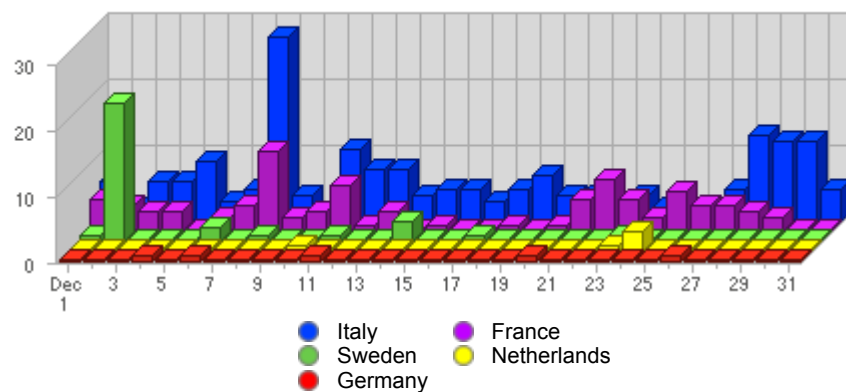

Geographic Info > [European Country](#)

Report Description

Report Description: European Countries that Visitors came from during the month of December 2006
 Report Range: Month of December 2006
 Report Scope: Historical Data
 List Size: 11 of 11

Map

Activity Breakdown

#	Flag	Country	Total Visits	Average Visits Historically	Change	Percent of Visits
1.		Italy	191	162.50	+23 ▲	57.36%
2.		France	91	23.00	+51 ▲	27.33%
3.		Sweden	31	7.00	+8 ▲	9.31%
4.		Netherlands	5	0.67	+4 ▲	1.50%
5.		Germany	5	3.25	+1 ▲	1.50%
6.		Spain	5	3.75	0 ▬	1.50%
7.		Romania	1	-	+1 ▲	0.30%
8.		Ireland	1	-	+1 ▲	0.30%
9.		Russia	1	-	+1 ▲	0.30%
10.		Switzerland	1	2.25	-2 ▼	0.30%
11.		Denmark	1	0.00	0 ▬	0.30%
			333	205		