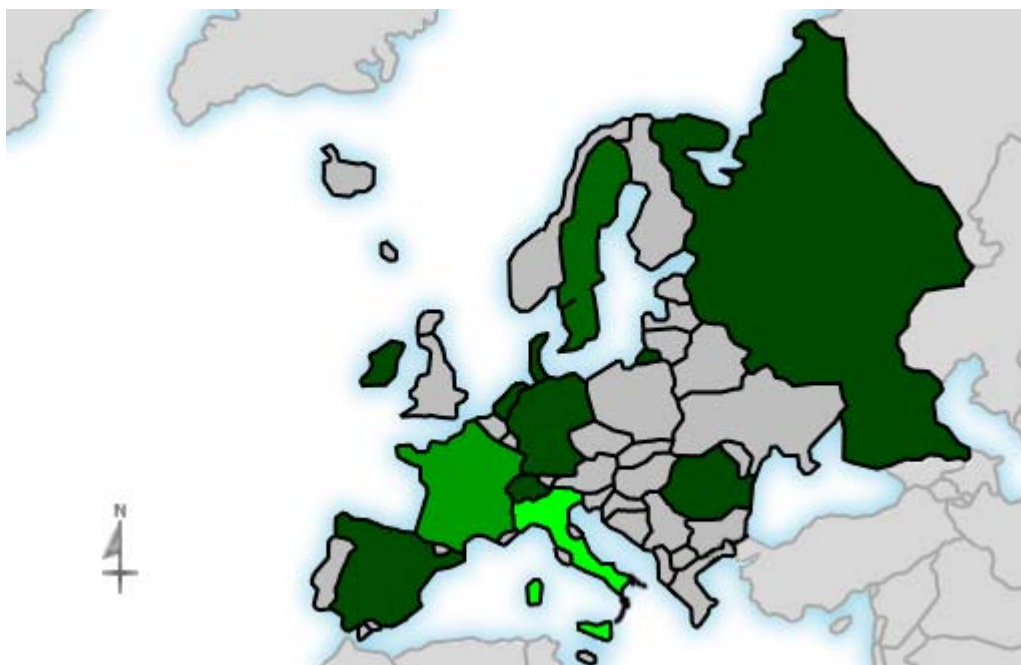

Geographic Info > [European Country](#)

Report Description

Report Description: European Countries that Visitors came from during the month of December 2006
 Report Range: Month of December 2006
 Report Scope: Historical Data
 List Size: 11 of 11

Map

Activity Breakdown

#	Flag	Country	Total Visits	Average Visits Historically	Change	Percent of Visits
1.		Italy	191	162.50	+23 ▲	57.36%
2.		France	91	23.00	+51 ▲	27.33%
3.		Sweden	31	7.00	+8 ▲	9.31%
4.		Netherlands	5	0.67	+4 ▲	1.50%
5.		Germany	5	3.25	+1 ▲	1.50%
6.		Spain	5	3.75	0 ▬	1.50%
7.		Romania	1	-	+1 ▲	0.30%
8.		Ireland	1	-	+1 ▲	0.30%
9.		Russia	1	-	+1 ▲	0.30%
10.		Switzerland	1	2.25	-2 ▼	0.30%
11.		Denmark	1	0.00	0 ▬	0.30%
			333	205		