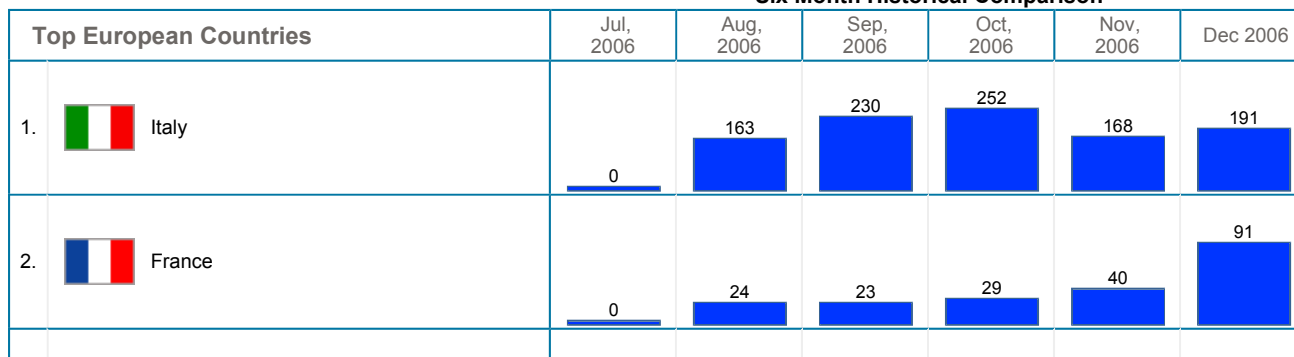

Geographic Info > Geographic Info Summary

Geographic Info Summary	
During the <b>Month of December, 2006</b> :	
<ul style="list-style-type: none"> <li>A total of <b>2,409</b> distinct visits were made to the site.</li> <li><b>45.12%</b> of all visits were from a known geographic location. <b>31.13%</b> were from North America, <b>13.82%</b> from Europe, <b>0.08%</b> from Asia, <b>0.00%</b> from Oceania, <b>0.08%</b> from South America and <b>0.00%</b> from Africa.</li> </ul>	

Six Month Historical Comparison

Top North American Countries		Jul, 2006	Aug, 2006	Sep, 2006	Oct, 2006	Nov, 2006	Dec 2006
1.	 USA	0	412	592	632	312	739

**Six Month Historical Comparison**

**Six Month Historical Comparison**

**Six Month Historical Comparison**

**Six Month Historical Comparison**

Top Oceanic Countries	Jul, 2006	Aug, 2006	Sep, 2006	Oct, 2006	Nov, 2006	Dec 2006
-----------------------	-----------	-----------	-----------	-----------	-----------	----------

**No Oceanic Countries Data.**

**Six Month Historical Comparison**

Top African Countries	Jul, 2006	Aug, 2006	Sep, 2006	Oct, 2006	Nov, 2006	Dec 2006
-----------------------	-----------	-----------	-----------	-----------	-----------	----------