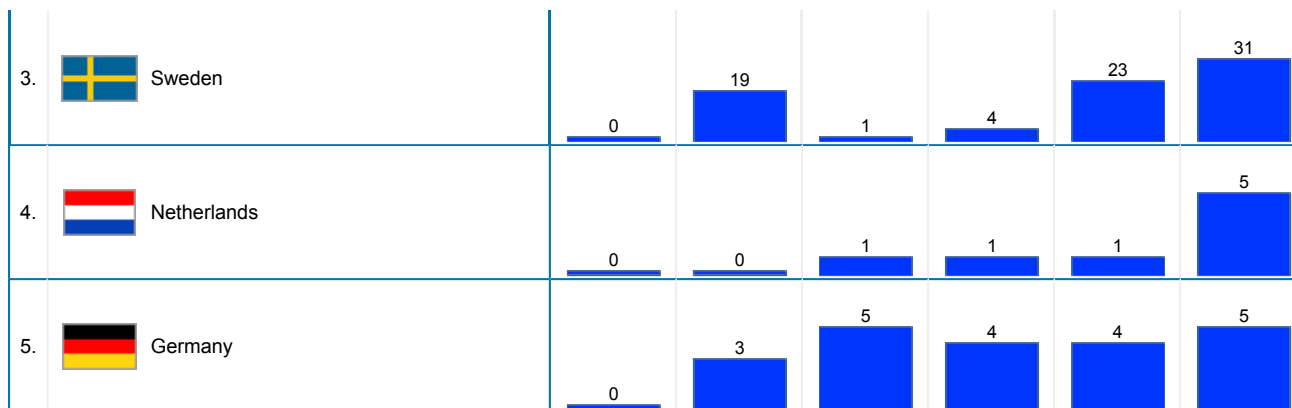

Six Month Historical Comparison

Top North American Countries		Jul, 2006	Aug, 2006	Sep, 2006	Oct, 2006	Nov, 2006	Dec 2006
1.	 USA	0	412	592	632	312	739

**Six Month Historical Comparison**

**Six Month Historical Comparison**

**Six Month Historical Comparison**

**Six Month Historical Comparison**

Top Oceanic Countries	Jul, 2006	Aug, 2006	Sep, 2006	Oct, 2006	Nov, 2006	Dec 2006
-----------------------	-----------	-----------	-----------	-----------	-----------	----------

**No Oceanic Countries Data.**

**Six Month Historical Comparison**

Top African Countries	Jul, 2006	Aug, 2006	Sep, 2006	Oct, 2006	Nov, 2006	Dec 2006
-----------------------	-----------	-----------	-----------	-----------	-----------	----------