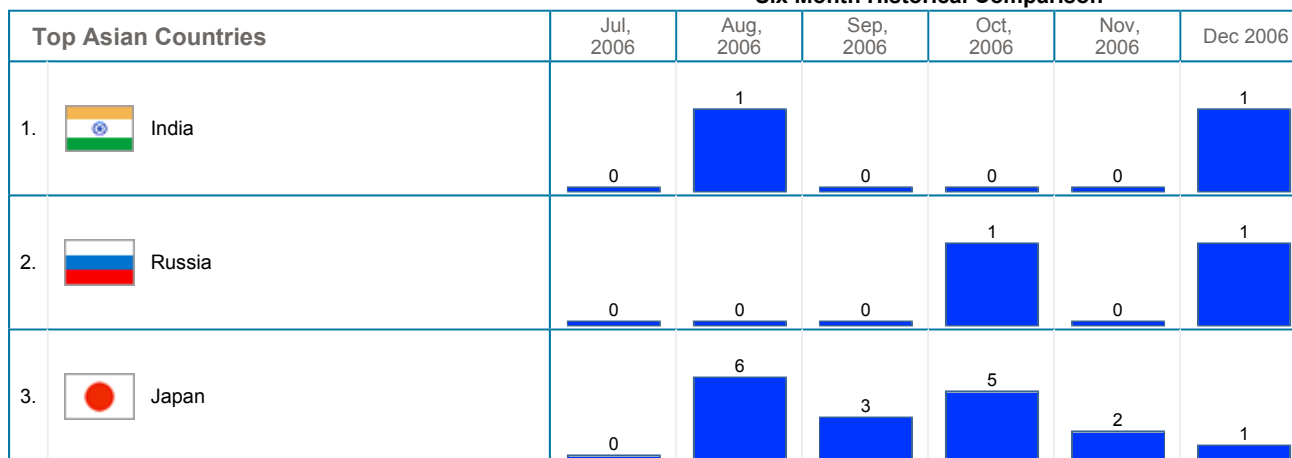

Geographic Info > Geographic Info Summary

Geographic Info Summary	
During the <b>Month of December, 2006</b> :	
<ul style="list-style-type: none"> <li>A total of <b>2,409</b> distinct visits were made to the site.</li> <li><b>45.12%</b> of all visits were from a known geographic location. <b>31.13%</b> were from North America, <b>13.82%</b> from Europe, <b>0.08%</b> from Asia, <b>0.00%</b> from Oceania, <b>0.08%</b> from South America and <b>0.00%</b> from Africa.</li> </ul>	

Six Month Historical Comparison

Top North American Countries		Jul, 2006	Aug, 2006	Sep, 2006	Oct, 2006	Nov, 2006	Dec 2006
1.	 USA	0	412	592	632	312	739

**Six Month Historical Comparison**

**Six Month Historical Comparison**

**Six Month Historical Comparison**

**Six Month Historical Comparison**

Top Oceanic Countries	Jul, 2006	Aug, 2006	Sep, 2006	Oct, 2006	Nov, 2006	Dec 2006
-----------------------	-----------	-----------	-----------	-----------	-----------	----------