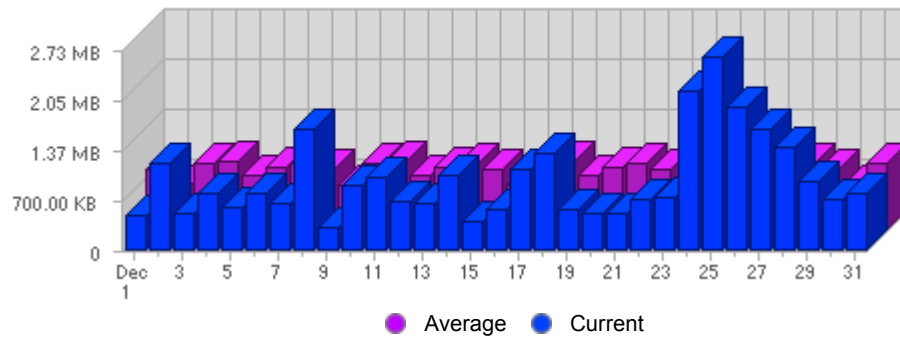

Traffic and Activity > Bandwidth

Report Description

Report Description: Bandwidth during the month of December 2006  
 Report Range: Month of December 2006  
 Report Scope: Historical Data

Historic Breakdown

Activity Breakdown

Date	Total Bandwidth	Average Bandwidth Historically	Change	Percent of Total Bandwidth
Fri Dec 1st, 2006	477.10 KB	842.01 KB	+477.10 KB ▲	1.56%
Sat Dec 2nd, 2006	1.19 MB	623.52 KB	+1.19 MB ▲	3.99%
Sun Dec 3rd, 2006	529.50 KB	929.61 KB	+98.10 KB ▲	1.74%
Mon Dec 4th, 2006	808.10 KB	973.58 KB	+75.40 KB ▲	2.65%
Tue Dec 5th, 2006	606.20 KB	765.57 KB	-244.30 KB ▼	1.99%
Wed Dec 6th, 2006	809.40 KB	871.88 KB	+303.40 KB ▲	2.65%
Thu Dec 7th, 2006	667.40 KB	945.17 KB	+170.40 KB ▲	2.19%
Fri Dec 8th, 2006	1.66 MB	842.01 KB	+1.19 MB ▲	5.57%
Sat Dec 9th, 2006	311.80 KB	623.52 KB	-906.70 KB ▼	1.02%
Sun Dec 10th, 2006	903.50 KB	929.61 KB	+374.00 KB ▲	2.96%
Mon Dec 11th, 2006	1014.70 KB	973.58 KB	+206.60 KB ▲	3.33%
Tue Dec 12th, 2006	677.10 KB	765.57 KB	+70.90 KB ▲	2.22%
Wed Dec 13th, 2006	667.10 KB	871.88 KB	-142.30 KB ▼	2.19%
Thu Dec 14th, 2006	1.03 MB	945.17 KB	+382.30 KB ▲	3.44%
Fri Dec 15th, 2006	403.40 KB	842.01 KB	-1.27 MB ▼	1.32%
Sat Dec 16th, 2006	576.20 KB	623.52 KB	+264.40 KB ▲	1.89%
Sun Dec 17th, 2006	1.10 MB	929.61 KB	+226.50 KB ▲	3.70%
Mon Dec 18th, 2006	1.33 MB	973.58 KB	+350.50 KB ▲	4.47%
Tue Dec 19th, 2006	560.20 KB	765.57 KB	-116.90 KB ▼	1.84%
Wed Dec 20th, 2006	523.40 KB	871.88 KB	-143.70 KB ▼	1.72%
Thu Dec 21st, 2006	515.30 KB	945.17 KB	-534.40 KB ▼	1.69%
Fri Dec 22nd, 2006	721.90 KB	842.01 KB	+318.50 KB ▲	2.37%
Sat Dec 23rd, 2006	744.40 KB	623.52 KB	+168.20 KB ▲	2.44%
Sun Dec 24th, 2006	2.18 MB	929.61 KB	+1.07 MB ▲	7.31%
Mon Dec 25th, 2006	2.64 MB	973.58 KB	+1.31 MB ▲	8.86%
Tue Dec 26th, 2006	1.95 MB	765.57 KB	+1.40 MB ▲	6.54%
Wed Dec 27th, 2006	1.65 MB	871.88 KB	+1.14 MB ▲	5.53%
Thu Dec 28th, 2006	1.41 MB	945.17 KB	+930.50 KB ▲	4.74%