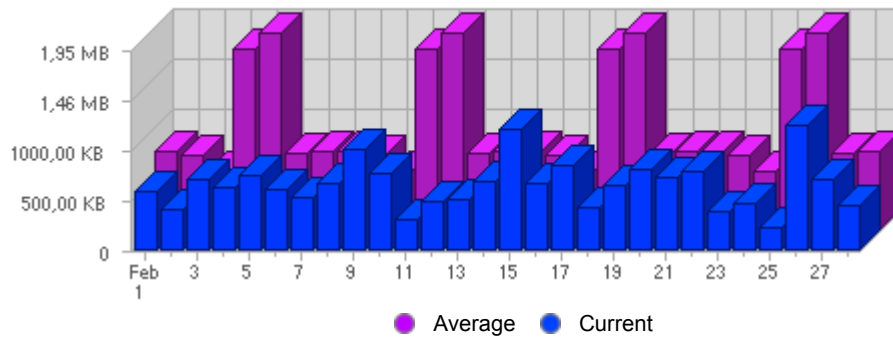

Traffic and Activity > Bandwidth

Report Description

Report Description: Bandwidth during the month of February 2007
 Report Range: Month of February 2007
 Report Scope: Historical Data

Historic Breakdown

Activity Breakdown

Date	Total Bandwidth	Average Bandwidth Historically	Change	Percent of Total Bandwidth
Thu Feb 1st, 2007	588,20 KB	795,11 KB	+588,20 KB ▲	3,21%
Fri Feb 2nd, 2007	408,70 KB	744,82 KB	+408,70 KB ▲	2,23%
Sat Feb 3rd, 2007	711,30 KB	592,29 KB	+711,30 KB ▲	3,89%
Sun Feb 4th, 2007	629,90 KB	1,76 MB	-1,68 MB ▼	3,44%
Mon Feb 5th, 2007	744,90 KB	1,92 MB	-310,70 KB ▼	4,07%
Tue Feb 6th, 2007	613,20 KB	775,00 KB	+272,20 KB ▲	3,35%
Wed Feb 7th, 2007	524,00 KB	785,07 KB	-1,03 MB ▼	2,86%
Thu Feb 8th, 2007	673,70 KB	795,11 KB	+85,50 KB ▲	3,68%
Fri Feb 9th, 2007	1001,40 KB	744,82 KB	+592,70 KB ▲	5,47%
Sat Feb 10th, 2007	769,10 KB	592,29 KB	+57,80 KB ▲	4,20%
Sun Feb 11th, 2007	318,30 KB	1,76 MB	-311,60 KB ▼	1,74%
Mon Feb 12th, 2007	491,10 KB	1,92 MB	-253,80 KB ▼	2,68%
Tue Feb 13th, 2007	508,10 KB	775,00 KB	-105,10 KB ▼	2,78%
Wed Feb 14th, 2007	681,80 KB	785,07 KB	+157,80 KB ▲	3,73%
Thu Feb 15th, 2007	1,19 MB	795,11 KB	+544,40 KB ▲	6,66%
Fri Feb 16th, 2007	678,20 KB	744,82 KB	-323,20 KB ▼	3,71%
Sat Feb 17th, 2007	842,80 KB	592,29 KB	+73,70 KB ▲	4,60%
Sun Feb 18th, 2007	423,30 KB	1,76 MB	+105,00 KB ▲	2,31%
Mon Feb 19th, 2007	650,20 KB	1,92 MB	+159,10 KB ▲	3,55%
Tue Feb 20th, 2007	809,80 KB	775,00 KB	+301,70 KB ▲	4,42%
Wed Feb 21st, 2007	735,10 KB	785,07 KB	+53,30 KB ▲	4,02%
Thu Feb 22nd, 2007	791,40 KB	795,11 KB	-426,70 KB ▼	4,32%
Fri Feb 23rd, 2007	384,60 KB	744,82 KB	-293,60 KB ▼	2,10%
Sat Feb 24th, 2007	479,70 KB	592,29 KB	-363,10 KB ▼	2,62%
Sun Feb 25th, 2007	225,40 KB	1,76 MB	-197,90 KB ▼	1,23%
Mon Feb 26th, 2007	1,22 MB	1,92 MB	+594,20 KB ▲	6,80%
Tue Feb 27th, 2007	713,90 KB	775,00 KB	-95,90 KB ▼	3,90%
Wed Feb 28th, 2007	443,90 KB	785,07 KB	-291,20 KB ▼	2,43%