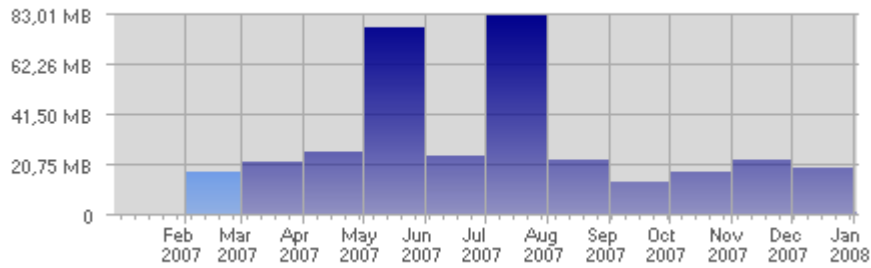

Traffic and Activity > Bandwidth

Report Description

Report Description: Bandwidth during the month of February 2007
 Report Range: Month of February 2007
 Report Scope: Historical Data

Historic Breakdown

Activity Breakdown

Date	Total Bandwidth	Average Bandwidth Historically	Change	Percent of Total Bandwidth
Thu Feb 1st, 2007	588,20 KB	795,11 KB	+588,20 KB ▲	3,21%
Fri Feb 2nd, 2007	408,70 KB	744,82 KB	+408,70 KB ▲	2,23%
Sat Feb 3rd, 2007	711,30 KB	592,29 KB	+711,30 KB ▲	3,89%
Sun Feb 4th, 2007	629,90 KB	1,76 MB	-1,68 MB ▼	3,44%
Mon Feb 5th, 2007	744,90 KB	1,92 MB	-310,70 KB ▼	4,07%
Tue Feb 6th, 2007	613,20 KB	775,00 KB	+272,20 KB ▲	3,35%
Wed Feb 7th, 2007	524,00 KB	785,07 KB	-1,03 MB ▼	2,86%
Thu Feb 8th, 2007	673,70 KB	795,11 KB	+85,50 KB ▲	3,68%
Fri Feb 9th, 2007	1001,40 KB	744,82 KB	+592,70 KB ▲	5,47%
Sat Feb 10th, 2007	769,10 KB	592,29 KB	+57,80 KB ▲	4,20%
Sun Feb 11th, 2007	318,30 KB	1,76 MB	-311,60 KB ▼	1,74%
Mon Feb 12th, 2007	491,10 KB	1,92 MB	-253,80 KB ▼	2,68%
Tue Feb 13th, 2007	508,10 KB	775,00 KB	-105,10 KB ▼	2,78%
Wed Feb 14th, 2007	681,80 KB	785,07 KB	+157,80 KB ▲	3,73%
Thu Feb 15th, 2007	1,19 MB	795,11 KB	+544,40 KB ▲	6,66%
Fri Feb 16th, 2007	678,20 KB	744,82 KB	-323,20 KB ▼	3,71%
Sat Feb 17th, 2007	842,80 KB	592,29 KB	+73,70 KB ▲	4,60%
Sun Feb 18th, 2007	423,30 KB	1,76 MB	+105,00 KB ▲	2,31%
Mon Feb 19th, 2007	650,20 KB	1,92 MB	+159,10 KB ▲	3,55%
Tue Feb 20th, 2007	809,80 KB	775,00 KB	+301,70 KB ▲	4,42%
Wed Feb 21st, 2007	735,10 KB	785,07 KB	+53,30 KB ▲	4,02%
Thu Feb 22nd, 2007	791,40 KB	795,11 KB	-426,70 KB ▼	4,32%
Fri Feb 23rd, 2007	384,60 KB	744,82 KB	-293,60 KB ▼	2,10%
Sat Feb 24th, 2007	479,70 KB	592,29 KB	-363,10 KB ▼	2,62%
Sun Feb 25th, 2007	225,40 KB	1,76 MB	-197,90 KB ▼	1,23%
Mon Feb 26th, 2007	1,22 MB	1,92 MB	+594,20 KB ▲	6,80%
Tue Feb 27th, 2007	713,90 KB	775,00 KB	-95,90 KB ▼	3,90%
Wed Feb 28th, 2007	443,90 KB	785,07 KB	-291,20 KB ▼	2,43%