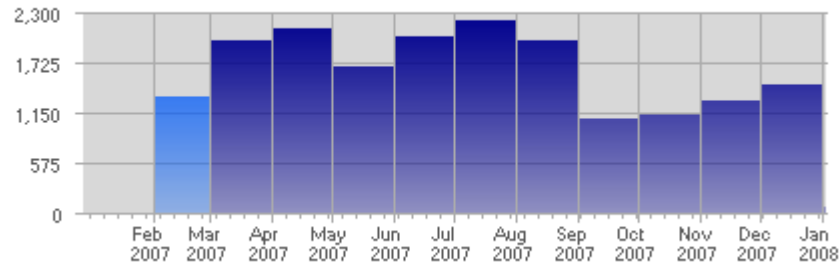

Traffic and Activity > Page Views

Report Description

Report Description: Page Views during the month of February 2007
 Report Range: Month of February 2007
 Report Scope: Historical Data

Historic Breakdown

Activity Breakdown

Date	Total Page Views	Average Page Views Historically	Change	Percent of Total Page Views
Thu Feb 1st, 2007	58	59,80	+58 ▲	4,30%
Fri Feb 2nd, 2007	40	55,37	+40 ▲	2,96%
Sat Feb 3rd, 2007	49	42,74	+49 ▲	3,63%
Sun Feb 4th, 2007	61	44,87	-86 ▼	4,52%
Mon Feb 5th, 2007	67	68,52	-53 ▼	4,96%
Tue Feb 6th, 2007	41	53,87	+2 ▲	3,04%
Wed Feb 7th, 2007	80	59,65	+25 ▲	5,93%
Thu Feb 8th, 2007	64	59,80	+6 ▲	4,74%
Fri Feb 9th, 2007	53	55,37	+13 ▲	3,93%
Sat Feb 10th, 2007	42	42,74	-7 ▼	3,11%
Sun Feb 11th, 2007	15	44,87	-46 ▼	1,11%
Mon Feb 12th, 2007	26	68,52	-41 ▼	1,93%
Tue Feb 13th, 2007	46	53,87	+5 ▲	3,41%
Wed Feb 14th, 2007	59	59,65	-21 ▼	4,37%
Thu Feb 15th, 2007	88	59,80	+24 ▲	6,52%
Fri Feb 16th, 2007	45	55,37	-8 ▼	3,33%
Sat Feb 17th, 2007	27	42,74	-15 ▼	2,00%
Sun Feb 18th, 2007	43	44,87	+28 ▲	3,19%
Mon Feb 19th, 2007	58	68,52	+32 ▲	4,30%
Tue Feb 20th, 2007	54	53,87	+8 ▲	4,00%
Wed Feb 21st, 2007	68	59,65	+9 ▲	5,04%
Thu Feb 22nd, 2007	63	59,80	-25 ▼	4,67%
Fri Feb 23rd, 2007	26	55,37	-19 ▼	1,93%
Sat Feb 24th, 2007	28	42,74	+1 ▲	2,07%
Sun Feb 25th, 2007	16	44,87	-27 ▼	1,19%
Mon Feb 26th, 2007	48	68,52	-10 ▼	3,56%
Tue Feb 27th, 2007	57	53,87	+3 ▲	4,22%
Wed Feb 28th, 2007	28	59,65	-40 ▼	2,07%