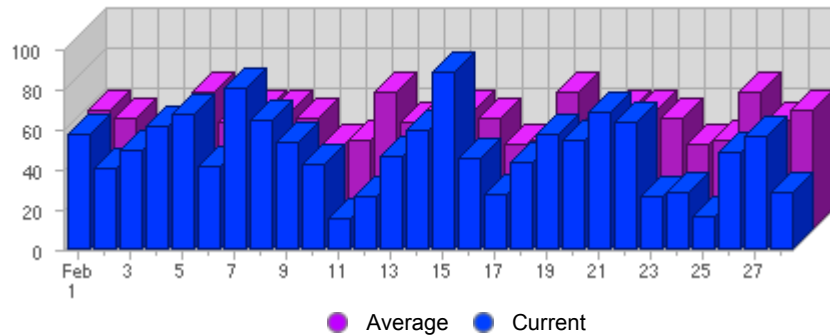

Traffic and Activity > Page Views

Report Description

Report Description: Page Views during the month of February 2007
 Report Range: Month of February 2007
 Report Scope: Historical Data

Historic Breakdown

Activity Breakdown

Date	Total Page Views	Average Page Views Historically	Change	Percent of Total Page Views
Thu Feb 1st, 2007	58	59,80	+58 ▲	4,30%
Fri Feb 2nd, 2007	40	55,37	+40 ▲	2,96%
Sat Feb 3rd, 2007	49	42,74	+49 ▲	3,63%
Sun Feb 4th, 2007	61	44,87	-86 ▼	4,52%
Mon Feb 5th, 2007	67	68,52	-53 ▼	4,96%
Tue Feb 6th, 2007	41	53,87	+2 ▲	3,04%
Wed Feb 7th, 2007	80	59,65	+25 ▲	5,93%
Thu Feb 8th, 2007	64	59,80	+6 ▲	4,74%
Fri Feb 9th, 2007	53	55,37	+13 ▲	3,93%
Sat Feb 10th, 2007	42	42,74	-7 ▼	3,11%
Sun Feb 11th, 2007	15	44,87	-46 ▼	1,11%
Mon Feb 12th, 2007	26	68,52	-41 ▼	1,93%
Tue Feb 13th, 2007	46	53,87	+5 ▲	3,41%
Wed Feb 14th, 2007	59	59,65	-21 ▼	4,37%
Thu Feb 15th, 2007	88	59,80	+24 ▲	6,52%
Fri Feb 16th, 2007	45	55,37	-8 ▼	3,33%
Sat Feb 17th, 2007	27	42,74	-15 ▼	2,00%
Sun Feb 18th, 2007	43	44,87	+28 ▲	3,19%
Mon Feb 19th, 2007	58	68,52	+32 ▲	4,30%
Tue Feb 20th, 2007	54	53,87	+8 ▲	4,00%
Wed Feb 21st, 2007	68	59,65	+9 ▲	5,04%
Thu Feb 22nd, 2007	63	59,80	-25 ▼	4,67%
Fri Feb 23rd, 2007	26	55,37	-19 ▼	1,93%
Sat Feb 24th, 2007	28	42,74	+1 ▲	2,07%
Sun Feb 25th, 2007	16	44,87	-27 ▼	1,19%
Mon Feb 26th, 2007	48	68,52	-10 ▼	3,56%
Tue Feb 27th, 2007	57	53,87	+3 ▲	4,22%
Wed Feb 28th, 2007	28	59,65	-40 ▼	2,07%