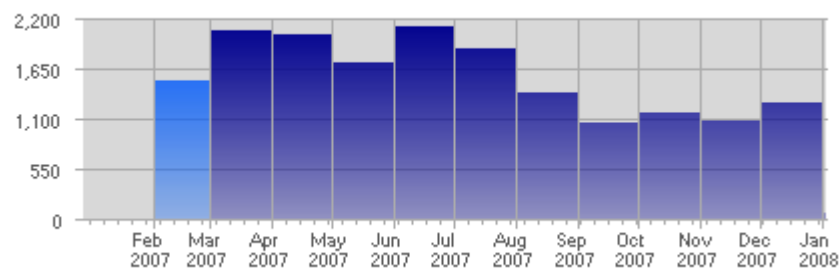

Traffic and Activity > Visits

Report Description

Report Description: Visits during the month of February 2007
 Report Range: Month of February 2007
 Report Scope: Historical Data

Historic Breakdown

Activity Breakdown

| Date | Total Visits | Average Visits Historically | Change | Percent of Total Visits |
|--------------------|--------------|-----------------------------|--------|-------------------------|
| Thu Feb 1st, 2007 | 77 | 59,13 | +77 ▲ | 5,03% |
| Fri Feb 2nd, 2007 | 50 | 53,00 | +50 ▲ | 3,27% |
| Sat Feb 3rd, 2007 | 57 | 49,65 | +57 ▲ | 3,72% |
| Sun Feb 4th, 2007 | 75 | 50,15 | +6 ▲ | 4,90% |
| Mon Feb 5th, 2007 | 72 | 59,91 | -4 ▼ | 4,70% |
| Tue Feb 6th, 2007 | 58 | 55,78 | +2 ▲ | 3,79% |
| Wed Feb 7th, 2007 | 79 | 56,59 | +9 ▲ | 5,16% |
| Thu Feb 8th, 2007 | 94 | 59,13 | +17 ▲ | 6,14% |
| Fri Feb 9th, 2007 | 79 | 53,00 | +29 ▲ | 5,16% |
| Sat Feb 10th, 2007 | 83 | 49,65 | +26 ▲ | 5,42% |
| Sun Feb 11th, 2007 | 37 | 50,15 | -38 ▼ | 2,42% |
| Mon Feb 12th, 2007 | 39 | 59,91 | -33 ▼ | 2,55% |
| Tue Feb 13th, 2007 | 46 | 55,78 | -12 ▼ | 3,01% |
| Wed Feb 14th, 2007 | 52 | 56,59 | -27 ▼ | 3,40% |
| Thu Feb 15th, 2007 | 53 | 59,13 | -41 ▼ | 3,46% |
| Fri Feb 16th, 2007 | 40 | 53,00 | -39 ▼ | 2,61% |
| Sat Feb 17th, 2007 | 43 | 49,65 | -40 ▼ | 2,81% |
| Sun Feb 18th, 2007 | 44 | 50,15 | +7 ▲ | 2,87% |
| Mon Feb 19th, 2007 | 43 | 59,91 | +4 ▲ | 2,81% |
| Tue Feb 20th, 2007 | 62 | 55,78 | +16 ▲ | 4,05% |
| Wed Feb 21st, 2007 | 64 | 56,59 | +12 ▲ | 4,18% |
| Thu Feb 22nd, 2007 | 47 | 59,13 | -6 ▼ | 3,07% |
| Fri Feb 23rd, 2007 | 35 | 53,00 | -5 ▼ | 2,29% |
| Sat Feb 24th, 2007 | 37 | 49,65 | -6 ▼ | 2,42% |
| Sun Feb 25th, 2007 | 36 | 50,15 | -8 ▼ | 2,35% |
| Mon Feb 26th, 2007 | 56 | 59,91 | +13 ▲ | 3,66% |
| Tue Feb 27th, 2007 | 33 | 55,78 | -29 ▼ | 2,16% |
| Wed Feb 28th, 2007 | 40 | 56,59 | -24 ▼ | 2,61% |