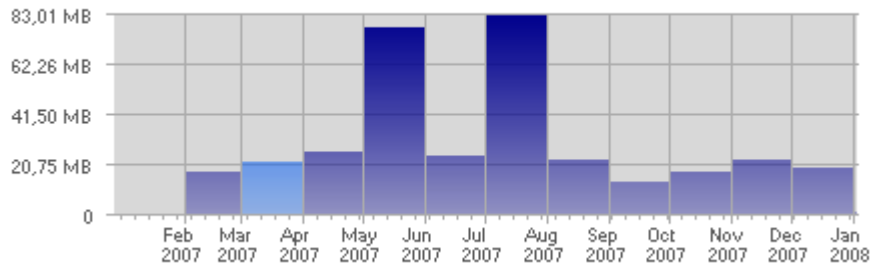

Traffic and Activity > Bandwidth

Report Description

Report Description: Bandwidth during the month of March 2007
 Report Range: Month of March 2007
 Report Scope: Historical Data

Historic Breakdown

Activity Breakdown

Date	Total Bandwidth	Average Bandwidth Historically	Change	Percent of Total Bandwidth
Thu Mar 1st, 2007	789,20 KB	795,11 KB	+789,20 KB ▲	3,48%
Fri Mar 2nd, 2007	1,01 MB	744,82 KB	+1,01 MB ▲	4,57%
Sat Mar 3rd, 2007	241,10 KB	592,29 KB	+241,10 KB ▲	1,06%
Sun Mar 4th, 2007	467,30 KB	1,76 MB	+241,90 KB ▲	2,06%
Mon Mar 5th, 2007	833,70 KB	1,92 MB	-410,70 KB ▼	3,67%
Tue Mar 6th, 2007	950,80 KB	775,00 KB	+236,90 KB ▲	4,19%
Wed Mar 7th, 2007	1,12 MB	785,07 KB	+700,30 KB ▲	5,04%
Thu Mar 8th, 2007	575,20 KB	795,11 KB	-214,00 KB ▼	2,53%
Fri Mar 9th, 2007	540,00 KB	744,82 KB	-498,90 KB ▼	2,38%
Sat Mar 10th, 2007	414,20 KB	592,29 KB	+173,10 KB ▲	1,82%
Sun Mar 11th, 2007	816,10 KB	1,76 MB	+348,80 KB ▲	3,59%
Mon Mar 12th, 2007	646,70 KB	1,92 MB	-187,00 KB ▼	2,85%
Tue Mar 13th, 2007	717,50 KB	775,00 KB	-233,30 KB ▼	3,16%
Wed Mar 14th, 2007	661,00 KB	785,07 KB	-483,20 KB ▼	2,91%
Thu Mar 15th, 2007	1,08 MB	795,11 KB	+531,70 KB ▲	4,87%
Fri Mar 16th, 2007	903,40 KB	744,82 KB	+363,40 KB ▲	3,98%
Sat Mar 17th, 2007	907,80 KB	592,29 KB	+493,60 KB ▲	3,00%
Sun Mar 18th, 2007	573,20 KB	1,76 MB	-242,90 KB ▼	2,52%
Mon Mar 19th, 2007	612,40 KB	1,92 MB	-34,30 KB ▼	2,70%
Tue Mar 20th, 2007	986,50 KB	775,00 KB	+269,00 KB ▲	4,34%
Wed Mar 21st, 2007	1,68 MB	785,07 KB	+1,03 MB ▲	7,56%
Thu Mar 22nd, 2007	920,30 KB	795,11 KB	-186,60 KB ▼	4,05%
Fri Mar 23rd, 2007	310,40 KB	744,82 KB	-593,00 KB ▼	1,37%
Sat Mar 24th, 2007	418,50 KB	592,29 KB	-489,30 KB ▼	1,84%
Sun Mar 25th, 2007	568,90 KB	1,76 MB	-4,30 KB ▼	2,51%
Mon Mar 26th, 2007	634,00 KB	1,92 MB	+21,60 KB ▲	2,79%
Tue Mar 27th, 2007	425,10 KB	775,00 KB	-561,40 KB ▼	1,87%
Wed Mar 28th, 2007	388,00 KB	785,07 KB	-1,30 MB ▼	1,71%