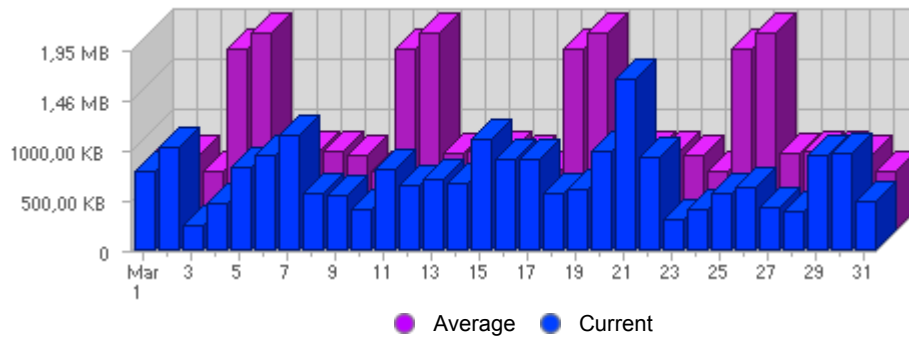

Traffic and Activity > Bandwidth

Report Description

Report Description: Bandwidth during the month of March 2007
 Report Range: Month of March 2007
 Report Scope: Historical Data

Historic Breakdown

Activity Breakdown

Date	Total Bandwidth	Average Bandwidth Historically	Change	Percent of Total Bandwidth
Thu Mar 1st, 2007	789,20 KB	795,11 KB	+789,20 KB ▲	3,48%
Fri Mar 2nd, 2007	1,01 MB	744,82 KB	+1,01 MB ▲	4,57%
Sat Mar 3rd, 2007	241,10 KB	592,29 KB	+241,10 KB ▲	1,06%
Sun Mar 4th, 2007	467,30 KB	1,76 MB	+241,90 KB ▲	2,06%
Mon Mar 5th, 2007	833,70 KB	1,92 MB	-410,70 KB ▼	3,67%
Tue Mar 6th, 2007	950,80 KB	775,00 KB	+236,90 KB ▲	4,19%
Wed Mar 7th, 2007	1,12 MB	785,07 KB	+700,30 KB ▲	5,04%
Thu Mar 8th, 2007	575,20 KB	795,11 KB	-214,00 KB ▼	2,53%
Fri Mar 9th, 2007	540,00 KB	744,82 KB	-498,90 KB ▼	2,38%
Sat Mar 10th, 2007	414,20 KB	592,29 KB	+173,10 KB ▲	1,82%
Sun Mar 11th, 2007	816,10 KB	1,76 MB	+348,80 KB ▲	3,59%
Mon Mar 12th, 2007	646,70 KB	1,92 MB	-187,00 KB ▼	2,85%
Tue Mar 13th, 2007	717,50 KB	775,00 KB	-233,30 KB ▼	3,16%
Wed Mar 14th, 2007	661,00 KB	785,07 KB	-483,20 KB ▼	2,91%
Thu Mar 15th, 2007	1,08 MB	795,11 KB	+531,70 KB ▲	4,87%
Fri Mar 16th, 2007	903,40 KB	744,82 KB	+363,40 KB ▲	3,98%
Sat Mar 17th, 2007	907,80 KB	592,29 KB	+493,60 KB ▲	3,00%
Sun Mar 18th, 2007	573,20 KB	1,76 MB	-242,90 KB ▼	2,52%
Mon Mar 19th, 2007	612,40 KB	1,92 MB	-34,30 KB ▼	2,70%
Tue Mar 20th, 2007	986,50 KB	775,00 KB	+269,00 KB ▲	4,34%
Wed Mar 21st, 2007	1,68 MB	785,07 KB	+1,03 MB ▲	7,56%
Thu Mar 22nd, 2007	920,30 KB	795,11 KB	-186,60 KB ▼	4,05%
Fri Mar 23rd, 2007	310,40 KB	744,82 KB	-593,00 KB ▼	1,37%
Sat Mar 24th, 2007	418,50 KB	592,29 KB	-489,30 KB ▼	1,84%
Sun Mar 25th, 2007	568,90 KB	1,76 MB	-4,30 KB ▼	2,51%
Mon Mar 26th, 2007	634,00 KB	1,92 MB	+21,60 KB ▲	2,79%
Tue Mar 27th, 2007	425,10 KB	775,00 KB	-561,40 KB ▼	1,87%
Wed Mar 28th, 2007	388,00 KB	785,07 KB	-1,30 MB ▼	1,71%