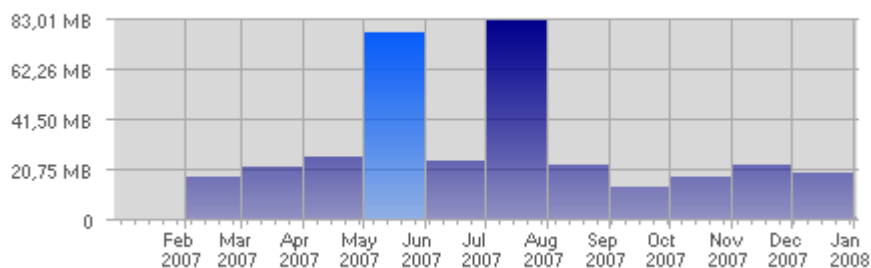

Traffic and Activity > Bandwidth

Report Description

Report Description: Bandwidth during the month of May 2007
 Report Range: Month of May 2007
 Report Scope: Historical Data

Historic Breakdown

Activity Breakdown

Date	Total Bandwidth	Average Bandwidth Historically	Change	Percent of Total Bandwidth
Tue May 1st, 2007	472,50 KB	775,00 KB	+472,50 KB ▲	0,59%
Wed May 2nd, 2007	431,40 KB	785,07 KB	+431,40 KB ▲	0,54%
Thu May 3rd, 2007	687,60 KB	795,11 KB	+687,60 KB ▲	0,86%
Fri May 4th, 2007	343,10 KB	744,82 KB	+343,10 KB ▲	0,43%
Sat May 5th, 2007	589,00 KB	592,29 KB	+589,00 KB ▲	0,74%
Sun May 6th, 2007	432,80 KB	1,76 MB	-706,00 KB ▼	0,54%
Mon May 7th, 2007	627,50 KB	1,92 MB	-337,40 KB ▼	0,79%
Tue May 8th, 2007	599,50 KB	775,00 KB	+127,00 KB ▲	0,75%
Wed May 9th, 2007	739,40 KB	785,07 KB	+308,00 KB ▲	0,93%
Thu May 10th, 2007	481,10 KB	795,11 KB	-206,50 KB ▼	0,60%
Fri May 11th, 2007	884,60 KB	744,82 KB	+541,50 KB ▲	1,11%
Sat May 12th, 2007	656,90 KB	592,29 KB	+67,90 KB ▲	0,83%
Sun May 13th, 2007	499,20 KB	1,76 MB	+66,40 KB ▲	0,63%
Mon May 14th, 2007	57,07 MB	1,92 MB	+56,46 MB ▲	73,40%
Tue May 15th, 2007	961,50 KB	775,00 KB	+362,00 KB ▲	1,21%
Wed May 16th, 2007	799,00 KB	785,07 KB	+59,60 KB ▲	1,00%
Thu May 17th, 2007	372,10 KB	795,11 KB	-109,00 KB ▼	0,47%
Fri May 18th, 2007	1,39 MB	744,82 KB	+542,70 KB ▲	1,79%
Sat May 19th, 2007	270,60 KB	592,29 KB	-386,30 KB ▼	0,34%
Sun May 20th, 2007	352,70 KB	1,76 MB	-146,50 KB ▼	0,44%
Mon May 21st, 2007	1,57 MB	1,92 MB	-55,50 MB ▼	2,02%
Tue May 22nd, 2007	1,12 MB	775,00 KB	+184,20 KB ▲	1,44%
Wed May 23rd, 2007	398,40 KB	785,07 KB	-400,60 KB ▼	0,50%
Thu May 24th, 2007	690,70 KB	795,11 KB	+318,60 KB ▲	0,87%
Fri May 25th, 2007	505,70 KB	744,82 KB	-921,60 KB ▼	0,64%
Sat May 26th, 2007	386,10 KB	592,29 KB	+115,50 KB ▲	0,49%
Sun May 27th, 2007	1,37 MB	1,76 MB	+1,03 MB ▲	1,76%
Mon May 28th, 2007	1,80 MB	1,92 MB	+232,10 KB ▲	2,31%