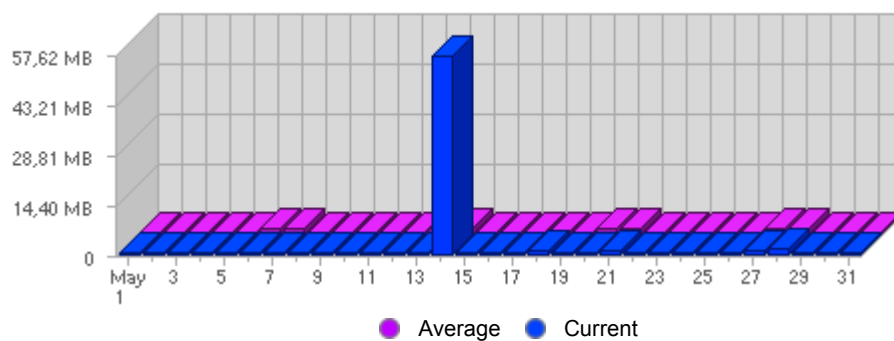

Traffic and Activity > Bandwidth

Report Description

Report Description: Bandwidth during the month of May 2007
 Report Range: Month of May 2007
 Report Scope: Historical Data

Historic Breakdown

Activity Breakdown

Date	Total Bandwidth	Average Bandwidth Historically	Change	Percent of Total Bandwidth
Tue May 1st, 2007	472,50 KB	775,00 KB	+472,50 KB ▲	0,59%
Wed May 2nd, 2007	431,40 KB	785,07 KB	+431,40 KB ▲	0,54%
Thu May 3rd, 2007	687,60 KB	795,11 KB	+687,60 KB ▲	0,86%
Fri May 4th, 2007	343,10 KB	744,82 KB	+343,10 KB ▲	0,43%
Sat May 5th, 2007	589,00 KB	592,29 KB	+589,00 KB ▲	0,74%
Sun May 6th, 2007	432,80 KB	1,76 MB	-706,00 KB ▼	0,54%
Mon May 7th, 2007	627,50 KB	1,92 MB	-337,40 KB ▼	0,79%
Tue May 8th, 2007	599,50 KB	775,00 KB	+127,00 KB ▲	0,75%
Wed May 9th, 2007	739,40 KB	785,07 KB	+308,00 KB ▲	0,93%
Thu May 10th, 2007	481,10 KB	795,11 KB	-206,50 KB ▼	0,60%
Fri May 11th, 2007	884,60 KB	744,82 KB	+541,50 KB ▲	1,11%
Sat May 12th, 2007	656,90 KB	592,29 KB	+67,90 KB ▲	0,83%
Sun May 13th, 2007	499,20 KB	1,76 MB	+66,40 KB ▲	0,63%
Mon May 14th, 2007	57,07 MB	1,92 MB	+56,46 MB ▲	73,40%
Tue May 15th, 2007	961,50 KB	775,00 KB	+362,00 KB ▲	1,21%
Wed May 16th, 2007	799,00 KB	785,07 KB	+59,60 KB ▲	1,00%
Thu May 17th, 2007	372,10 KB	795,11 KB	-109,00 KB ▼	0,47%
Fri May 18th, 2007	1,39 MB	744,82 KB	+542,70 KB ▲	1,79%
Sat May 19th, 2007	270,60 KB	592,29 KB	-386,30 KB ▼	0,34%
Sun May 20th, 2007	352,70 KB	1,76 MB	-146,50 KB ▼	0,44%
Mon May 21st, 2007	1,57 MB	1,92 MB	-55,50 MB ▼	2,02%
Tue May 22nd, 2007	1,12 MB	775,00 KB	+184,20 KB ▲	1,44%
Wed May 23rd, 2007	398,40 KB	785,07 KB	-400,60 KB ▼	0,50%
Thu May 24th, 2007	690,70 KB	795,11 KB	+318,60 KB ▲	0,87%
Fri May 25th, 2007	505,70 KB	744,82 KB	-921,60 KB ▼	0,64%
Sat May 26th, 2007	386,10 KB	592,29 KB	+115,50 KB ▲	0,49%
Sun May 27th, 2007	1,37 MB	1,76 MB	+1,03 MB ▲	1,76%
Mon May 28th, 2007	1,80 MB	1,92 MB	+232,10 KB ▲	2,31%