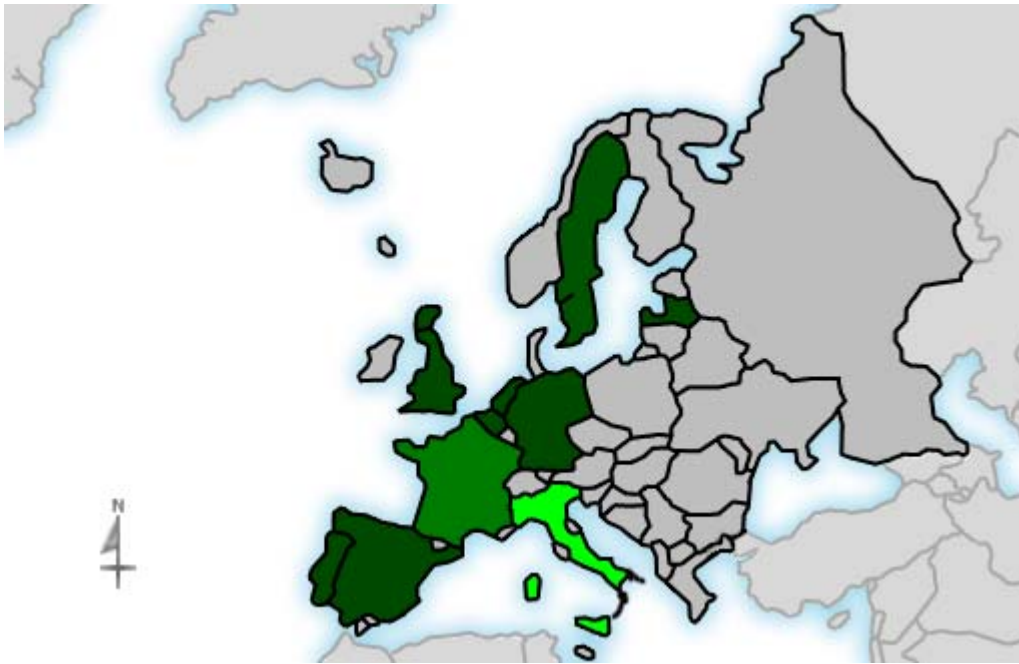

**Geographic Info** > **European Country****Report Description**

Report Description: European Countries that Visitors came from during the month of January 2008  
Report Range: Month of January 2008  
Report Scope: Historical Data  
List Size: 10 of 10

**Map****Activity Breakdown**

#	Flag	Country	Total Visits	Average Visits Historically	Change	Percent of Visits
1.		Italy	143	127,92	+43 ▲	71,50%
2.		France	41	54,92	-31 ▼	20,50%
3.		Sweden	9	27,00	+7 ▲	4,50%
4.		Belgium	1	0,00	0 ▬	0,50%
5.		Latvia	1	-	+1 ▲	0,50%
6.		Spain	1	4,38	0 ▬	0,50%
7.		United Kingdom	1	2,00	+1 ▲	0,50%
8.		Netherlands	1	3,78	-5 ▼	0,50%
9.		Germany	1	3,50	+1 ▲	0,50%
10.		Portugal	1	-	+1 ▲	0,50%
			200	222	+11 ▲	