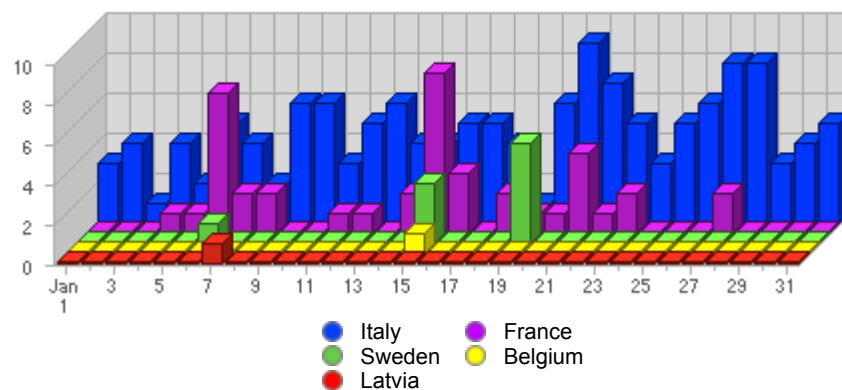

**Geographic Info** > **European Country****Report Description**

Report Description: European Countries that Visitors came from during the month of January 2008  
Report Range: Month of January 2008  
Report Scope: Historical Data  
List Size: 10 of 10

**Map****Activity Breakdown**

#	Flag	Country	Total Visits	Average Visits Historically	Change	Percent of Visits
1.		Italy	143	127,92	+43 ▲	71,50%
2.		France	41	54,92	-31 ▼	20,50%
3.		Sweden	9	27,00	+7 ▲	4,50%
4.		Belgium	1	0,00	0 ▬	0,50%
5.		Latvia	1	-	+1 ▲	0,50%
6.		Spain	1	4,38	0 ▬	0,50%
7.		United Kingdom	1	2,00	+1 ▲	0,50%
8.		Netherlands	1	3,78	-5 ▼	0,50%
9.		Germany	1	3,50	+1 ▲	0,50%
10.		Portugal	1	-	+1 ▲	0,50%
			200	222	+11 ▲	