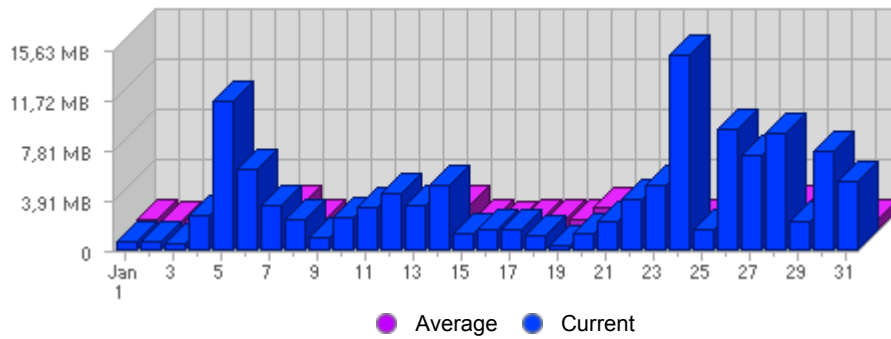

Traffic and Activity > Bandwidth

Report Description

Report Description: Bandwidth during the month of January 2008
 Report Range: Month of January 2008
 Report Scope: Historical Data

Historic Breakdown

Activity Breakdown

Date	Total Bandwidth	Average Bandwidth Historically	Change	Percent of Total Bandwidth
Tue Jan 1st, 2008	648,90 KB	802,53 KB	+648,90 KB ▲	0,50%
Wed Jan 2nd, 2008	761,10 KB	789,77 KB	+761,10 KB ▲	0,59%
Thu Jan 3rd, 2008	499,10 KB	822,34 KB	+499,10 KB ▲	0,39%
Fri Jan 4th, 2008	2,67 MB	829,66 KB	+2,67 MB ▲	2,12%
Sat Jan 5th, 2008	11,62 MB	866,10 KB	+11,62 MB ▲	9,22%
Sun Jan 6th, 2008	6,29 MB	1,82 MB	+5,58 MB ▲	4,99%
Mon Jan 7th, 2008	3,48 MB	1,93 MB	+2,78 MB ▲	2,77%
Tue Jan 8th, 2008	2,39 MB	802,53 KB	+1,75 MB ▲	1,89%
Wed Jan 9th, 2008	1,05 MB	789,77 KB	+311,00 KB ▲	0,83%
Thu Jan 10th, 2008	2,55 MB	822,34 KB	+2,07 MB ▲	2,03%
Fri Jan 11th, 2008	3,43 MB	829,66 KB	+777,00 KB ▲	2,72%
Sat Jan 12th, 2008	4,51 MB	866,10 KB	-7,11 MB ▼	3,58%
Sun Jan 13th, 2008	3,57 MB	1,82 MB	-2,72 MB ▼	2,83%
Mon Jan 14th, 2008	5,09 MB	1,93 MB	+1,61 MB ▲	4,04%
Tue Jan 15th, 2008	1,35 MB	802,53 KB	-1,03 MB ▼	1,08%
Wed Jan 16th, 2008	1,68 MB	789,77 KB	+653,20 KB ▲	1,34%
Thu Jan 17th, 2008	1,63 MB	822,34 KB	-951,30 KB ▼	1,29%
Fri Jan 18th, 2008	1,22 MB	829,66 KB	-2,20 MB ▼	0,97%
Sat Jan 19th, 2008	435,50 KB	866,10 KB	-4,09 MB ▼	0,34%
Sun Jan 20th, 2008	1,34 MB	1,82 MB	-2,23 MB ▼	1,06%
Mon Jan 21st, 2008	2,30 MB	1,93 MB	-2,79 MB ▼	1,83%
Tue Jan 22nd, 2008	4,01 MB	802,53 KB	+2,65 MB ▲	3,18%
Wed Jan 23rd, 2008	5,13 MB	789,77 KB	+3,45 MB ▲	4,07%
Thu Jan 24th, 2008	15,21 MB	822,34 KB	+13,59 MB ▲	12,07%
Fri Jan 25th, 2008	1,67 MB	829,66 KB	+457,90 KB ▲	1,33%
Sat Jan 26th, 2008	9,42 MB	866,10 KB	+9,00 MB ▲	7,48%
Sun Jan 27th, 2008	7,47 MB	1,82 MB	+6,13 MB ▲	5,93%
Mon Jan 28th, 2008	9,17 MB	1,93 MB	+6,87 MB ▲	7,28%