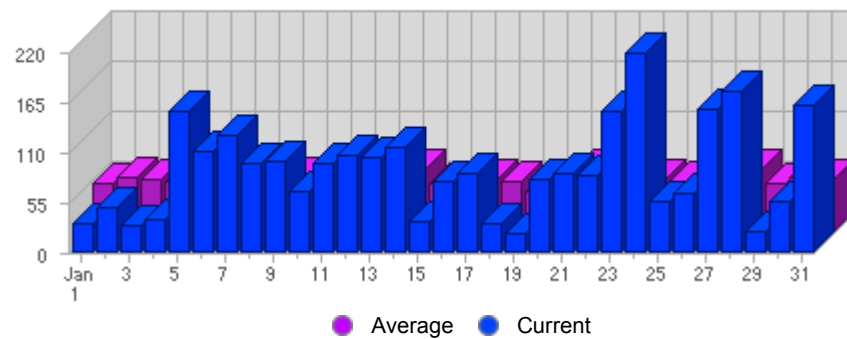

Traffic and Activity > Page Views

Report Description

Report Description: Page Views during the month of January 2008
 Report Range: Month of January 2008
 Report Scope: Historical Data

Historic Breakdown

Activity Breakdown

Date	Total Page Views	Average Page Views Historically	Change	Percent of Total Page Views
Tue Jan 1st, 2008	31	54,23	+31 ▲	1,11%
Wed Jan 2nd, 2008	49	60,20	+49 ▲	1,75%
Thu Jan 3rd, 2008	29	59,39	+29 ▲	1,03%
Fri Jan 4th, 2008	37	55,80	+37 ▲	1,32%
Sat Jan 5th, 2008	156	45,91	+156 ▲	5,56%
Sun Jan 6th, 2008	110	46,38	+46 ▲	3,92%
Mon Jan 7th, 2008	128	69,27	+77 ▲	4,57%
Tue Jan 8th, 2008	97	54,23	+66 ▲	3,46%
Wed Jan 9th, 2008	101	60,20	+52 ▲	3,60%
Thu Jan 10th, 2008	68	59,39	+39 ▲	2,43%
Fri Jan 11th, 2008	98	55,80	+61 ▲	3,50%
Sat Jan 12th, 2008	107	45,91	-49 ▼	3,82%
Sun Jan 13th, 2008	105	46,38	-5 ▼	3,75%
Mon Jan 14th, 2008	115	69,27	-13 ▼	4,10%
Tue Jan 15th, 2008	33	54,23	-64 ▼	1,18%
Wed Jan 16th, 2008	79	60,20	-22 ▼	2,82%
Thu Jan 17th, 2008	87	59,39	+19 ▲	3,10%
Fri Jan 18th, 2008	32	55,80	-66 ▼	1,14%
Sat Jan 19th, 2008	21	45,91	-86 ▼	0,75%
Sun Jan 20th, 2008	80	46,38	-25 ▼	2,85%
Mon Jan 21st, 2008	86	69,27	-29 ▼	3,07%
Tue Jan 22nd, 2008	85	54,23	+52 ▲	3,03%
Wed Jan 23rd, 2008	156	60,20	+77 ▲	5,56%
Thu Jan 24th, 2008	219	59,39	+132 ▲	7,81%
Fri Jan 25th, 2008	56	55,80	+24 ▲	1,00%
Sat Jan 26th, 2008	65	45,91	+44 ▲	2,32%
Sun Jan 27th, 2008	157	46,38	+77 ▲	5,60%
Mon Jan 28th, 2008	177	69,27	+91 ▲	6,31%

Tue Jan 29th, 2008	23	54,23	-62 ▼	0,82%
Wed Jan 30th, 2008	55	60,20	-101 ▼	1,96%
Thu Jan 31st, 2008	162	59,39	-57 ▼	5,78%
	2,804	1,548	+1,318 ▲	

Content created Friday, February 1, 2008 01:38:48 GMT 1:00
LiveStats® .XSP V8.03 Copyright ©1996-2005 DeepMetrix® Corporation. All rights reserved.
Licensed to Aruba S.p.A..