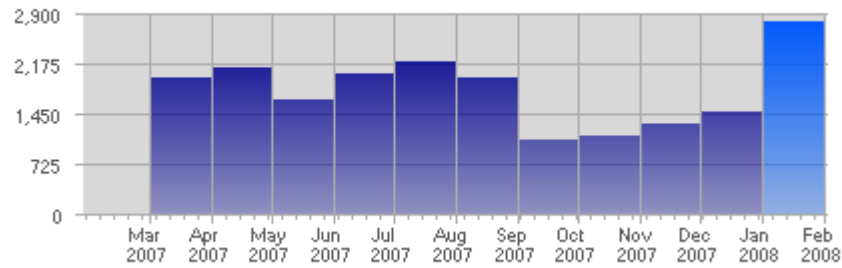

Traffic and Activity > Page Views

Report Description

Report Description: Page Views during the month of January 2008
 Report Range: Month of January 2008
 Report Scope: Historical Data

Historic Breakdown

Activity Breakdown

Date	Total Page Views	Average Page Views Historically	Change	Percent of Total Page Views
Tue Jan 1st, 2008	31	54,23	+31 ▲	1,11%
Wed Jan 2nd, 2008	49	60,20	+49 ▲	1,75%
Thu Jan 3rd, 2008	29	59,39	+29 ▲	1,03%
Fri Jan 4th, 2008	37	55,80	+37 ▲	1,32%
Sat Jan 5th, 2008	156	45,91	+156 ▲	5,56%
Sun Jan 6th, 2008	110	46,38	+46 ▲	3,92%
Mon Jan 7th, 2008	128	69,27	+77 ▲	4,57%
Tue Jan 8th, 2008	97	54,23	+66 ▲	3,46%
Wed Jan 9th, 2008	101	60,20	+52 ▲	3,60%
Thu Jan 10th, 2008	68	59,39	+39 ▲	2,43%
Fri Jan 11th, 2008	98	55,80	+61 ▲	3,50%
Sat Jan 12th, 2008	107	45,91	-49 ▼	3,82%
Sun Jan 13th, 2008	105	46,38	-5 ▼	3,75%
Mon Jan 14th, 2008	115	69,27	-13 ▼	4,10%
Tue Jan 15th, 2008	33	54,23	-64 ▼	1,18%
Wed Jan 16th, 2008	79	60,20	-22 ▼	2,82%
Thu Jan 17th, 2008	87	59,39	+19 ▲	3,10%
Fri Jan 18th, 2008	32	55,80	-66 ▼	1,14%
Sat Jan 19th, 2008	21	45,91	-86 ▼	0,75%
Sun Jan 20th, 2008	80	46,38	-25 ▼	2,85%
Mon Jan 21st, 2008	86	69,27	-29 ▼	3,07%
Tue Jan 22nd, 2008	85	54,23	+52 ▲	3,03%
Wed Jan 23rd, 2008	156	60,20	+77 ▲	5,56%
Thu Jan 24th, 2008	219	59,39	+132 ▲	7,81%
Fri Jan 25th, 2008	56	55,80	+24 ▲	1,00%
Sat Jan 26th, 2008	65	45,91	+44 ▲	2,32%
Sun Jan 27th, 2008	157	46,38	+77 ▲	5,60%
Mon Jan 28th, 2008	177	69,27	+91 ▲	6,31%