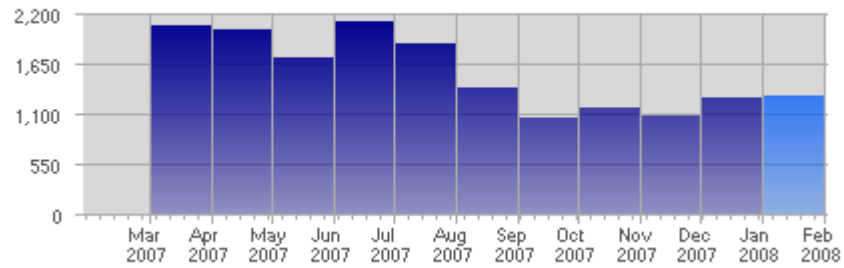

Traffic and Activity > Visits

Report Description

Report Description: Visits during the month of January 2008  
 Report Range: Month of January 2008  
 Report Scope: Historical Data

Historic Breakdown

Activity Breakdown

Date	Total Visits	Average Visits Historically	Change	Percent of Total Visits
Tue Jan 1st, 2008	37	55,39	+37 ▲	2,82%
Wed Jan 2nd, 2008	44	56,20	+44 ▲	3,35%
Thu Jan 3rd, 2008	31	58,45	+31 ▲	2,36%
Fri Jan 4th, 2008	37	52,38	+37 ▲	2,82%
Sat Jan 5th, 2008	45	49,25	+45 ▲	3,43%
Sun Jan 6th, 2008	43	50,02	-7 ▼	3,27%
Mon Jan 7th, 2008	50	59,38	+10 ▲	3,81%
Tue Jan 8th, 2008	53	55,39	+16 ▲	4,03%
Wed Jan 9th, 2008	47	56,20	+3 ▲	3,58%
Thu Jan 10th, 2008	49	58,45	+18 ▲	3,73%
Fri Jan 11th, 2008	34	52,38	-3 ▼	2,59%
Sat Jan 12th, 2008	32	49,25	-13 ▼	2,44%
Sun Jan 13th, 2008	58	50,02	+15 ▲	4,41%
Mon Jan 14th, 2008	48	59,38	-2 ▼	3,65%
Tue Jan 15th, 2008	44	55,39	-9 ▼	3,35%
Wed Jan 16th, 2008	37	56,20	-10 ▼	2,82%
Thu Jan 17th, 2008	52	58,45	+3 ▲	3,96%
Fri Jan 18th, 2008	43	52,38	+9 ▲	3,27%
Sat Jan 19th, 2008	33	49,25	+1 ▲	2,51%
Sun Jan 20th, 2008	51	50,02	-7 ▼	3,88%
Mon Jan 21st, 2008	41	59,38	-7 ▼	3,12%
Tue Jan 22nd, 2008	52	55,39	+8 ▲	3,96%
Wed Jan 23rd, 2008	42	56,20	+5 ▲	3,20%
Thu Jan 24th, 2008	36	58,45	-16 ▼	2,74%
Fri Jan 25th, 2008	35	52,38	-8 ▼	2,66%
Sat Jan 26th, 2008	34	49,25	+1 ▲	2,59%
Sun Jan 27th, 2008	67	50,02	+16 ▲	5,10%
Mon Jan 28th, 2008	42	59,38	+1 ▲	3,20%