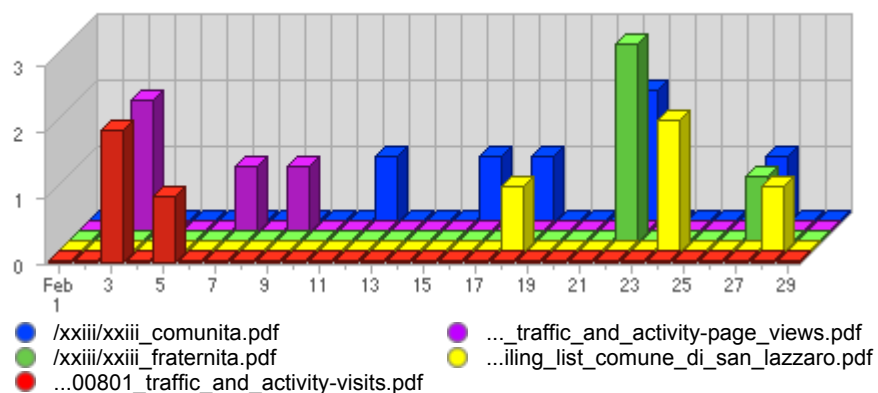

Pages and Content > Media & Downloads

Report Description

Report Description: Downloads during the month of February 2008
 Report Range: Month of February 2008
 Report Scope: Historical Data
 List Size: 99 of 99

Activity Breakdown

#	File	Total Downloads	Average Downloads Historically	Change	Percent of Downloads
1.	/xxiii/xxiii_comunita.pdf	6	3,85	+2 ▲	4,88%
2.	/stat/08/200801_traffic_and_activity-page_views.pdf	4	-	+4 ▲	3,25%
3.	/xxiii/xxiii_fraternita.pdf	4	2,79	0 ▬	3,25%
4.	/news/080215_mailing_list_comune_di_san_lazzaro.pdf	4	-	+4 ▲	3,25%
5.	/stat/08/200801_traffic_and_activity-visits.pdf	3	-	+3 ▲	2,44%
6.	/stat/08/200801_geographic_info-north_american_country.pdf	3	-	+3 ▲	2,44%
7.	/stat/08/200801_geographic_info-asian_country.pdf	3	-	+3 ▲	2,44%
8.	/stat/08/200801_geographic_info-european_country.pdf	3	-	+3 ▲	2,44%