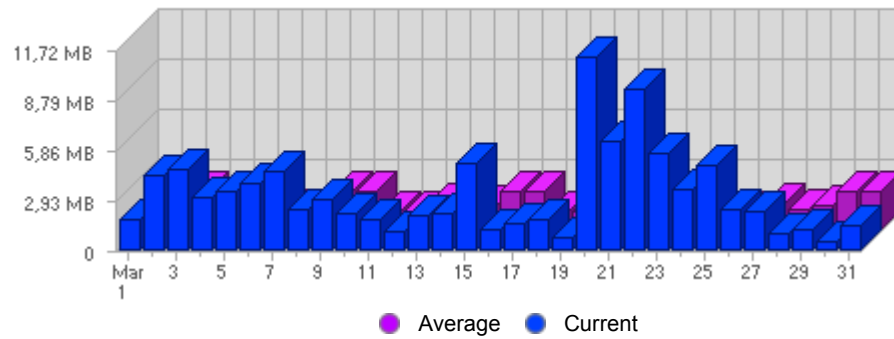

Traffic and Activity > Bandwidth

Report Description

Report Description: Bandwidth during the month of March 2008
 Report Range: Month of March 2008
 Report Scope: Historical Data

Historic Breakdown

Activity Breakdown

Date	Total Bandwidth	Average Bandwidth Historically	Change	Percent of Total Bandwidth
Sat Mar 1st, 2008	1,80 MB	1,48 MB	+1,80 MB ▲	1,77%
Sun Mar 2nd, 2008	4,37 MB	2,31 MB	+4,37 MB ▲	4,30%
Mon Mar 3rd, 2008	4,70 MB	2,32 MB	+4,70 MB ▲	4,62%
Tue Mar 4th, 2008	3,16 MB	1,12 MB	+3,16 MB ▲	3,11%
Wed Mar 5th, 2008	3,51 MB	1,15 MB	+3,51 MB ▲	3,45%
Thu Mar 6th, 2008	3,95 MB	1,60 MB	+3,95 MB ▲	3,89%
Fri Mar 7th, 2008	4,63 MB	1,23 MB	+4,63 MB ▲	4,56%
Sat Mar 8th, 2008	2,43 MB	1,48 MB	+654,50 KB ▲	2,40%
Sun Mar 9th, 2008	3,05 MB	2,31 MB	-1,32 MB ▼	2,00%
Mon Mar 10th, 2008	2,17 MB	2,32 MB	-2,53 MB ▼	2,13%
Tue Mar 11th, 2008	1,84 MB	1,12 MB	-1,32 MB ▼	1,81%
Wed Mar 12th, 2008	1,10 MB	1,15 MB	-2,40 MB ▼	1,09%
Thu Mar 13th, 2008	1,99 MB	1,60 MB	-1,96 MB ▼	1,96%
Fri Mar 14th, 2008	2,20 MB	1,23 MB	-2,43 MB ▼	2,17%
Sat Mar 15th, 2008	5,05 MB	1,48 MB	+2,61 MB ▲	4,97%
Sun Mar 16th, 2008	1,26 MB	2,31 MB	-1,79 MB ▼	1,24%
Mon Mar 17th, 2008	1,58 MB	2,32 MB	-604,70 KB ▼	1,55%
Tue Mar 18th, 2008	1,81 MB	1,12 MB	-28,50 KB ▼	1,78%
Wed Mar 19th, 2008	768,60 KB	1,15 MB	-362,00 KB ▼	0,74%
Thu Mar 20th, 2008	11,30 MB	1,60 MB	+9,31 MB ▲	11,12%
Fri Mar 21st, 2008	6,39 MB	1,23 MB	+4,19 MB ▲	6,29%
Sat Mar 22nd, 2008	9,42 MB	1,48 MB	+4,37 MB ▲	9,27%
Sun Mar 23rd, 2008	5,70 MB	2,31 MB	+4,45 MB ▲	5,61%
Mon Mar 24th, 2008	3,63 MB	2,32 MB	+2,05 MB ▲	3,57%
Tue Mar 25th, 2008	4,98 MB	1,12 MB	+3,17 MB ▲	4,90%
Wed Mar 26th, 2008	2,35 MB	1,15 MB	+1,60 MB ▲	2,32%
Thu Mar 27th, 2008	2,34 MB	1,60 MB	-8,96 MB ▼	2,30%
Fri Mar 28th, 2008	1,02 MB	1,23 MB	-5,37 MB ▼	1,01%