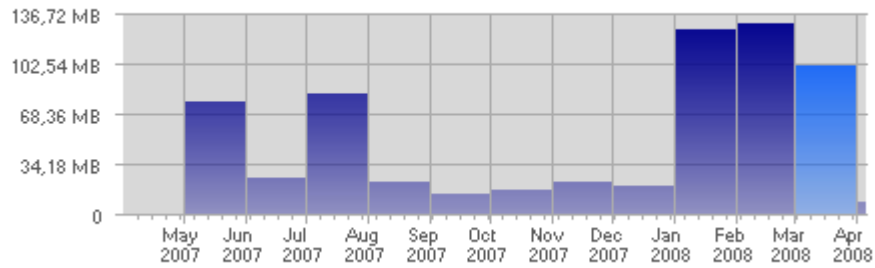

Traffic and Activity > Bandwidth

Report Description

Report Description: Bandwidth during the month of March 2008
 Report Range: Month of March 2008
 Report Scope: Historical Data

Historic Breakdown

Activity Breakdown

Date	Total Bandwidth	Average Bandwidth Historically	Change	Percent of Total Bandwidth
Sat Mar 1st, 2008	1,80 MB	1,48 MB	+1,80 MB ▲	1,77%
Sun Mar 2nd, 2008	4,37 MB	2,31 MB	+4,37 MB ▲	4,30%
Mon Mar 3rd, 2008	4,70 MB	2,32 MB	+4,70 MB ▲	4,62%
Tue Mar 4th, 2008	3,16 MB	1,12 MB	+3,16 MB ▲	3,11%
Wed Mar 5th, 2008	3,51 MB	1,15 MB	+3,51 MB ▲	3,45%
Thu Mar 6th, 2008	3,95 MB	1,60 MB	+3,95 MB ▲	3,89%
Fri Mar 7th, 2008	4,63 MB	1,23 MB	+4,63 MB ▲	4,56%
Sat Mar 8th, 2008	2,43 MB	1,48 MB	+654,50 KB ▲	2,40%
Sun Mar 9th, 2008	3,05 MB	2,31 MB	-1,32 MB ▼	2,00%
Mon Mar 10th, 2008	2,17 MB	2,32 MB	-2,53 MB ▼	2,13%
Tue Mar 11th, 2008	1,84 MB	1,12 MB	-1,32 MB ▼	1,81%
Wed Mar 12th, 2008	1,10 MB	1,15 MB	-2,40 MB ▼	1,09%
Thu Mar 13th, 2008	1,99 MB	1,60 MB	-1,96 MB ▼	1,96%
Fri Mar 14th, 2008	2,20 MB	1,23 MB	-2,43 MB ▼	2,17%
Sat Mar 15th, 2008	5,05 MB	1,48 MB	+2,61 MB ▲	4,97%
Sun Mar 16th, 2008	1,26 MB	2,31 MB	-1,79 MB ▼	1,24%
Mon Mar 17th, 2008	1,58 MB	2,32 MB	-604,70 KB ▼	1,55%
Tue Mar 18th, 2008	1,81 MB	1,12 MB	-28,50 KB ▼	1,78%
Wed Mar 19th, 2008	768,60 KB	1,15 MB	-362,00 KB ▼	0,74%
Thu Mar 20th, 2008	11,30 MB	1,60 MB	+9,31 MB ▲	11,12%
Fri Mar 21st, 2008	6,39 MB	1,23 MB	+4,19 MB ▲	6,29%
Sat Mar 22nd, 2008	9,42 MB	1,48 MB	+4,37 MB ▲	9,27%
Sun Mar 23rd, 2008	5,70 MB	2,31 MB	+4,45 MB ▲	5,61%
Mon Mar 24th, 2008	3,63 MB	2,32 MB	+2,05 MB ▲	3,57%
Tue Mar 25th, 2008	4,98 MB	1,12 MB	+3,17 MB ▲	4,90%
Wed Mar 26th, 2008	2,35 MB	1,15 MB	+1,60 MB ▲	2,32%
Thu Mar 27th, 2008	2,34 MB	1,60 MB	-8,96 MB ▼	2,30%
Fri Mar 28th, 2008	1,02 MB	1,23 MB	-5,37 MB ▼	1,01%