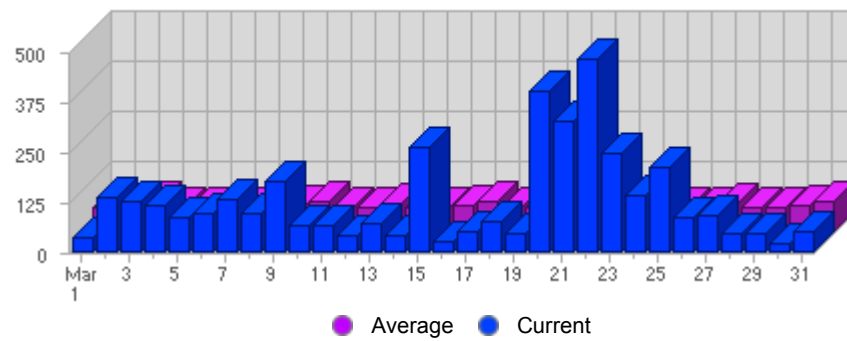

Traffic and Activity > Page Views

Report Description

Report Description: Page Views during the month of March 2008
 Report Range: Month of March 2008
 Report Scope: Historical Data

Historic Breakdown

Activity Breakdown

Date	Total Page Views	Average Page Views Historically	Change	Percent of Total Page Views
Sat Mar 1st, 2008	39	63,97	+39 ▲	0,99%
Sun Mar 2nd, 2008	135	66,40	+135 ▲	3,44%
Mon Mar 3rd, 2008	128	78,96	+128 ▲	3,26%
Tue Mar 4th, 2008	115	61,00	+115 ▲	2,93%
Wed Mar 5th, 2008	86	64,55	+86 ▲	2,19%
Thu Mar 6th, 2008	99	74,31	+99 ▲	2,52%
Fri Mar 7th, 2008	131	64,78	+131 ▲	3,34%
Sat Mar 8th, 2008	98	63,97	+59 ▲	2,50%
Sun Mar 9th, 2008	179	66,40	+44 ▲	4,56%
Mon Mar 10th, 2008	66	78,96	-62 ▼	1,68%
Tue Mar 11th, 2008	65	61,00	-50 ▼	1,66%
Wed Mar 12th, 2008	42	64,55	-44 ▼	1,07%
Thu Mar 13th, 2008	73	74,31	-26 ▼	1,86%
Fri Mar 14th, 2008	42	64,78	-89 ▼	1,07%
Sat Mar 15th, 2008	261	63,97	+163 ▲	6,65%
Sun Mar 16th, 2008	28	66,40	-151 ▼	0,71%
Mon Mar 17th, 2008	54	78,96	-12 ▼	1,38%
Tue Mar 18th, 2008	76	61,00	+11 ▲	1,94%
Wed Mar 19th, 2008	45	64,55	+3 ▲	1,15%
Thu Mar 20th, 2008	402	74,31	+329 ▲	10,24%
Fri Mar 21st, 2008	328	64,78	+286 ▲	8,35%
Sat Mar 22nd, 2008	482	63,97	+221 ▲	12,27%
Sun Mar 23rd, 2008	246	66,40	+218 ▲	6,26%
Mon Mar 24th, 2008	141	78,96	+87 ▲	3,59%
Tue Mar 25th, 2008	212	61,00	+136 ▲	5,40%
Wed Mar 26th, 2008	89	64,55	+44 ▲	2,27%
Thu Mar 27th, 2008	94	74,31	-308 ▼	2,39%
Fri Mar 28th, 2008	48	64,78	-280 ▼	1,22%

Sat Mar 29th, 2008	47	63,97	-435 ▼	1,20%
Sun Mar 30th, 2008	24	66,40	-222 ▼	0,61%
Mon Mar 31st, 2008	52	78,96	-89 ▼	1,32%
	3,927	1,942	-279 ▼	

Content created Saturday, April 5, 2008 10:03:59 GMT 1:00
LiveStats® .XSP V8.03 Copyright ©1996-2005 DeepMetrix® Corporation. All rights reserved.
Licensed to Aruba S.p.A..