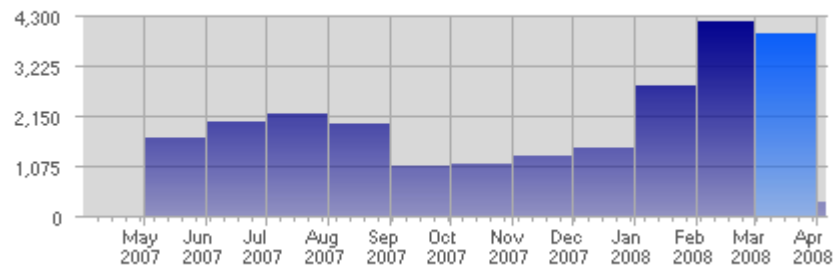

Traffic and Activity > Page Views

Report Description

Report Description: Page Views during the month of March 2008
 Report Range: Month of March 2008
 Report Scope: Historical Data

Historic Breakdown

Activity Breakdown

Date	Total Page Views	Average Page Views Historically	Change	Percent of Total Page Views
Sat Mar 1st, 2008	39	63,97	+39 ▲	0,99%
Sun Mar 2nd, 2008	135	66,40	+135 ▲	3,44%
Mon Mar 3rd, 2008	128	78,96	+128 ▲	3,26%
Tue Mar 4th, 2008	115	61,00	+115 ▲	2,93%
Wed Mar 5th, 2008	86	64,55	+86 ▲	2,19%
Thu Mar 6th, 2008	99	74,31	+99 ▲	2,52%
Fri Mar 7th, 2008	131	64,78	+131 ▲	3,34%
Sat Mar 8th, 2008	98	63,97	+59 ▲	2,50%
Sun Mar 9th, 2008	179	66,40	+44 ▲	4,56%
Mon Mar 10th, 2008	66	78,96	-62 ▼	1,68%
Tue Mar 11th, 2008	65	61,00	-50 ▼	1,66%
Wed Mar 12th, 2008	42	64,55	-44 ▼	1,07%
Thu Mar 13th, 2008	73	74,31	-26 ▼	1,86%
Fri Mar 14th, 2008	42	64,78	-89 ▼	1,07%
Sat Mar 15th, 2008	261	63,97	+163 ▲	6,65%
Sun Mar 16th, 2008	28	66,40	-151 ▼	0,71%
Mon Mar 17th, 2008	54	78,96	-12 ▼	1,38%
Tue Mar 18th, 2008	76	61,00	+11 ▲	1,94%
Wed Mar 19th, 2008	45	64,55	+3 ▲	1,15%
Thu Mar 20th, 2008	402	74,31	+329 ▲	10,24%
Fri Mar 21st, 2008	328	64,78	+286 ▲	8,35%
Sat Mar 22nd, 2008	482	63,97	+221 ▲	12,27%
Sun Mar 23rd, 2008	246	66,40	+218 ▲	6,26%
Mon Mar 24th, 2008	141	78,96	+87 ▲	3,59%
Tue Mar 25th, 2008	212	61,00	+136 ▲	5,40%
Wed Mar 26th, 2008	89	64,55	+44 ▲	2,27%
Thu Mar 27th, 2008	94	74,31	-308 ▼	2,39%
Fri Mar 28th, 2008	48	64,78	-280 ▼	1,22%