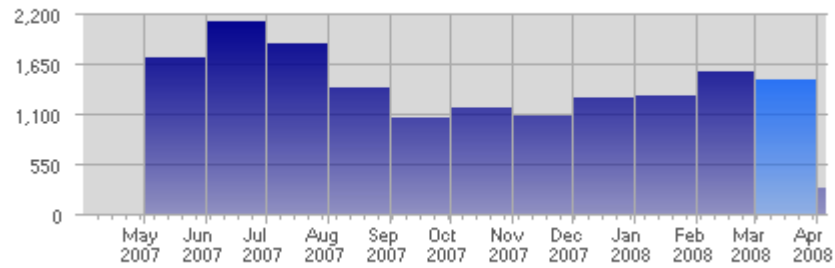

Traffic and Activity > Visits

Report Description

Report Description: Visits during the month of March 2008
 Report Range: Month of March 2008
 Report Scope: Historical Data

Historic Breakdown

Activity Breakdown

Date	Total Visits	Average Visits Historically	Change	Percent of Total Visits
Sat Mar 1st, 2008	47	47,99	+47 ▲	3,15%
Sun Mar 2nd, 2008	75	51,12	+75 ▲	5,02%
Mon Mar 3rd, 2008	83	59,36	+83 ▲	5,56%
Tue Mar 4th, 2008	62	55,48	+62 ▲	4,15%
Wed Mar 5th, 2008	45	53,79	+45 ▲	3,01%
Thu Mar 6th, 2008	47	56,31	+47 ▲	3,15%
Fri Mar 7th, 2008	44	51,15	+44 ▲	2,95%
Sat Mar 8th, 2008	36	47,99	-11 ▼	2,41%
Sun Mar 9th, 2008	61	51,12	-14 ▼	4,09%
Mon Mar 10th, 2008	72	59,36	-11 ▼	4,82%
Tue Mar 11th, 2008	73	55,48	+11 ▲	4,89%
Wed Mar 12th, 2008	52	53,79	+7 ▲	3,48%
Thu Mar 13th, 2008	31	56,31	-16 ▼	2,08%
Fri Mar 14th, 2008	37	51,15	-7 ▼	2,48%
Sat Mar 15th, 2008	49	47,99	+13 ▲	3,28%
Sun Mar 16th, 2008	24	51,12	-37 ▼	1,61%
Mon Mar 17th, 2008	44	59,36	-28 ▼	2,95%
Tue Mar 18th, 2008	60	55,48	-13 ▼	4,02%
Wed Mar 19th, 2008	27	53,79	-25 ▼	1,81%
Thu Mar 20th, 2008	37	56,31	+6 ▲	2,48%
Fri Mar 21st, 2008	49	51,15	+12 ▲	3,28%
Sat Mar 22nd, 2008	34	47,99	-15 ▼	2,28%
Sun Mar 23rd, 2008	42	51,12	+18 ▲	2,81%
Mon Mar 24th, 2008	42	59,36	-2 ▼	2,81%
Tue Mar 25th, 2008	85	55,48	+25 ▲	5,69%
Wed Mar 26th, 2008	50	53,79	+23 ▲	3,35%
Thu Mar 27th, 2008	38	56,31	+1 ▲	2,55%
Fri Mar 28th, 2008	51	51,15	+2 ▲	3,42%