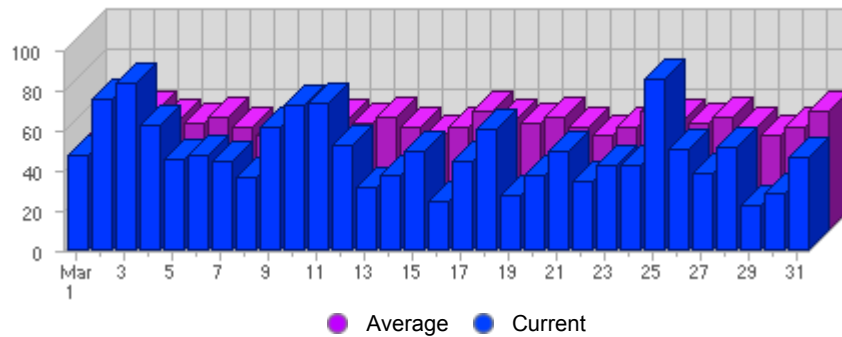

Traffic and Activity > Visits

Report Description

Report Description: Visits during the month of March 2008
 Report Range: Month of March 2008
 Report Scope: Historical Data

Historic Breakdown

Activity Breakdown

Date	Total Visits	Average Visits Historically	Change	Percent of Total Visits
Sat Mar 1st, 2008	47	47,99	+47 ▲	3,15%
Sun Mar 2nd, 2008	75	51,12	+75 ▲	5,02%
Mon Mar 3rd, 2008	83	59,36	+83 ▲	5,56%
Tue Mar 4th, 2008	62	55,48	+62 ▲	4,15%
Wed Mar 5th, 2008	45	53,79	+45 ▲	3,01%
Thu Mar 6th, 2008	47	56,31	+47 ▲	3,15%
Fri Mar 7th, 2008	44	51,15	+44 ▲	2,95%
Sat Mar 8th, 2008	36	47,99	-11 ▼	2,41%
Sun Mar 9th, 2008	61	51,12	-14 ▼	4,09%
Mon Mar 10th, 2008	72	59,36	-11 ▼	4,82%
Tue Mar 11th, 2008	73	55,48	+11 ▲	4,89%
Wed Mar 12th, 2008	52	53,79	+7 ▲	3,48%
Thu Mar 13th, 2008	31	56,31	-16 ▼	2,08%
Fri Mar 14th, 2008	37	51,15	-7 ▼	2,48%
Sat Mar 15th, 2008	49	47,99	+13 ▲	3,28%
Sun Mar 16th, 2008	24	51,12	-37 ▼	1,61%
Mon Mar 17th, 2008	44	59,36	-28 ▼	2,95%
Tue Mar 18th, 2008	60	55,48	-13 ▼	4,02%
Wed Mar 19th, 2008	27	53,79	-25 ▼	1,81%
Thu Mar 20th, 2008	37	56,31	+6 ▲	2,48%
Fri Mar 21st, 2008	49	51,15	+12 ▲	3,28%
Sat Mar 22nd, 2008	34	47,99	-15 ▼	2,28%
Sun Mar 23rd, 2008	42	51,12	+18 ▲	2,81%
Mon Mar 24th, 2008	42	59,36	-2 ▼	2,81%
Tue Mar 25th, 2008	85	55,48	+25 ▲	5,69%
Wed Mar 26th, 2008	50	53,79	+23 ▲	3,35%
Thu Mar 27th, 2008	38	56,31	+1 ▲	2,55%
Fri Mar 28th, 2008	51	51,15	+2 ▲	3,42%

Sat Mar 29th, 2008	22	47,99	-12 ▼	1,47%
Sun Mar 30th, 2008	28	51,12	-14 ▼	1,88%
Mon Mar 31st, 2008	46	59,36	+4 ▲	3,08%
	1,493	-	-75 ▼	

Content created Saturday, April 5, 2008 10:02:19 GMT 1:00
LiveStats® .XSP V8.03 Copyright ©1996-2005 DeepMetrix® Corporation. All rights reserved.
Licensed to Aruba S.p.A..