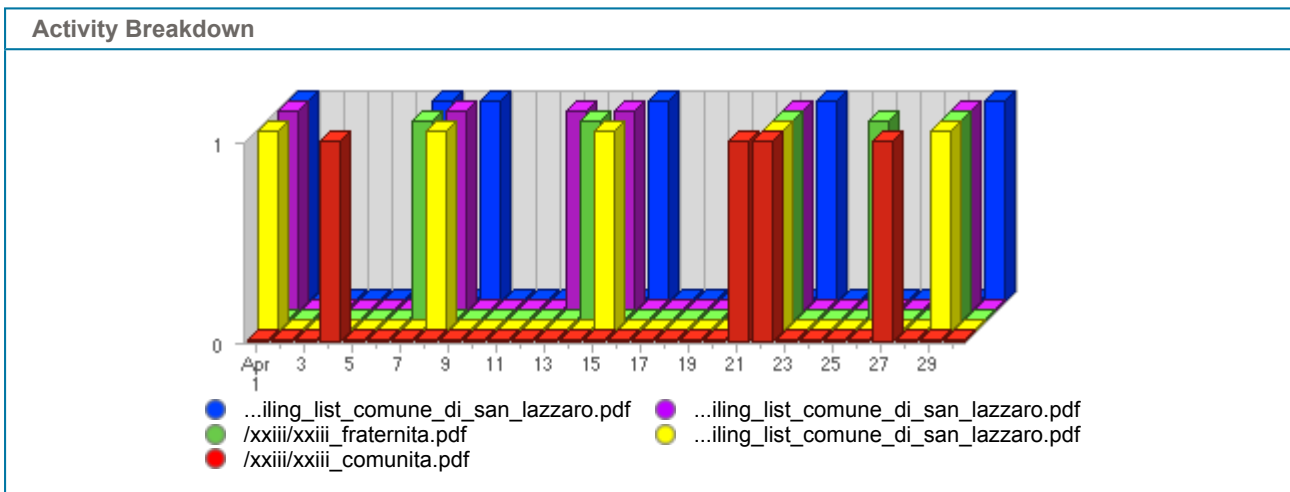

#	File	Total Downloads	Average Downloads Historically	Change	Percent of Downloads
1.	/news/080208_mailing_list_comune_di_san_lazzaro.pdf	6	3,67	+1 ▲	6,67%
2.	/news/080222_mailing_list_comune_di_san_lazzaro.pdf	6	4,33	-1 ▼	6,67%
3.	/xxiii/xxiii_fraternita.pdf	5	3,24	-2 ▼	5,56%
4.	/news/080215_mailing_list_comune_di_san_lazzaro.pdf	5	4,00	-2 ▼	5,56%
5.	/xxiii/xxiii_comunita.pdf	4	4,18	-2 ▼	4,44%
6.	/news/071214_mailing_list_comune_di_san_lazzaro.pdf	2	1,00	+1 ▲	2,22%
7.	/stat/08/200801_geographic_info-geographic_info_summary.pdf	2	1,67	-1 ▼	2,22%
8.	/stat/08/200802_traffic_and_activity-bandwidth.pdf	2	1,00	0 ▬	2,22%