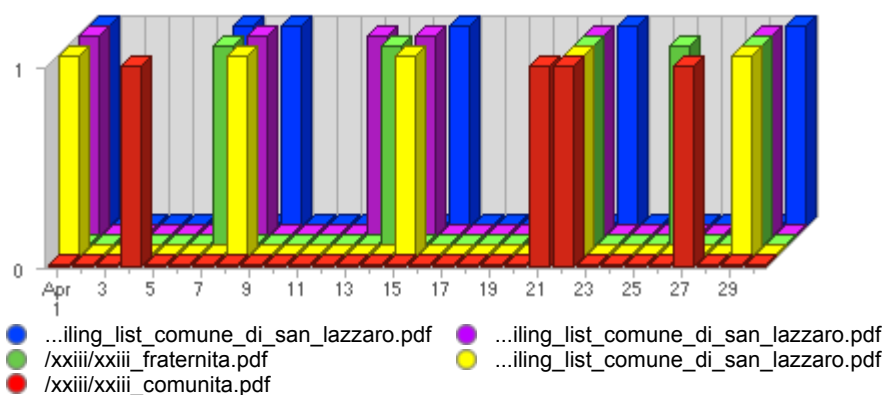

Pages and Content > Media & Downloads

Report Description

Report Description: Downloads during the month of April 2008
 Report Range: Month of April 2008
 Report Scope: Historical Data
 List Size: 57 of 57

Activity Breakdown

#	File	Total Downloads	Average Downloads Historically	Change	Percent of Downloads
1.	/news/080208_mailing_list_comune_di_san_lazzaro.pdf	6	3,67	+1 ▲	6,67%
2.	/news/080222_mailing_list_comune_di_san_lazzaro.pdf	6	4,33	-1 ▼	6,67%
3.	/xxiii/xxiii_fraternita.pdf	5	3,24	-2 ▼	5,56%
4.	/news/080215_mailing_list_comune_di_san_lazzaro.pdf	5	4,00	-2 ▼	5,56%
5.	/xxiii/xxiii_comunita.pdf	4	4,18	-2 ▼	4,44%
6.	/news/071214_mailing_list_comune_di_san_lazzaro.pdf	2	1,00	+1 ▲	2,22%
7.	/stat/08/200801_geographic_info-geographic_info_summary.pdf	2	1,67	-1 ▼	2,22%
8.	/stat/08/200802_traffic_and_activity-bandwidth.pdf	2	1,00	0 ▬	2,22%