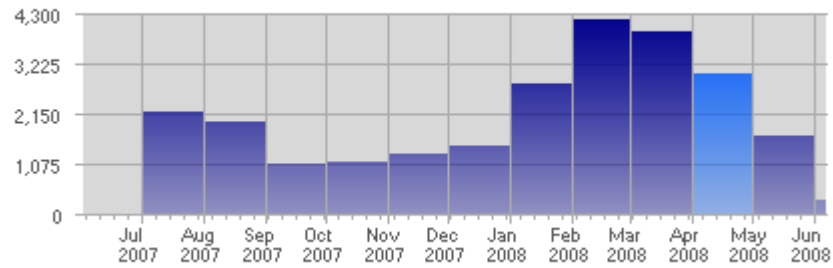

Traffic and Activity > Page Views

Report Description

Report Description: Page Views during the month of April 2008
 Report Range: Month of April 2008
 Report Scope: Historical Data

Historic Breakdown

Activity Breakdown

Date	Total Page Views	Average Page Views Historically	Change	Percent of Total Page Views
Tue Apr 1st, 2008	80	65,79	+80 ▲	2,63%
Wed Apr 2nd, 2008	96	65,88	+96 ▲	3,15%
Thu Apr 3rd, 2008	84	75,30	+84 ▲	2,76%
Fri Apr 4th, 2008	56	63,82	+56 ▲	1,84%
Sat Apr 5th, 2008	99	65,34	+99 ▲	3,25%
Sun Apr 6th, 2008	20	68,66	-4 ▼	0,66%
Mon Apr 7th, 2008	107	76,70	+55 ▲	3,51%
Tue Apr 8th, 2008	118	65,79	+38 ▲	3,87%
Wed Apr 9th, 2008	171	65,88	+75 ▲	5,61%
Thu Apr 10th, 2008	28	75,30	-56 ▼	0,92%
Fri Apr 11th, 2008	37	63,82	-19 ▼	1,21%
Sat Apr 12th, 2008	101	65,34	+2 ▲	3,32%
Sun Apr 13th, 2008	400	68,66	+380 ▲	13,13%
Mon Apr 14th, 2008	32	76,70	-75 ▼	1,05%
Tue Apr 15th, 2008	303	65,79	+185 ▲	9,94%
Wed Apr 16th, 2008	54	65,88	-117 ▼	1,77%
Thu Apr 17th, 2008	276	75,30	+248 ▲	9,06%
Fri Apr 18th, 2008	100	63,82	+63 ▲	3,28%
Sat Apr 19th, 2008	109	65,34	+8 ▲	3,58%
Sun Apr 20th, 2008	49	68,66	-351 ▼	1,61%
Mon Apr 21st, 2008	114	76,70	+82 ▲	3,74%
Tue Apr 22nd, 2008	76	65,79	-227 ▼	2,49%
Wed Apr 23rd, 2008	59	65,88	+5 ▲	1,94%
Thu Apr 24th, 2008	51	75,30	-225 ▼	1,67%
Fri Apr 25th, 2008	82	63,82	-18 ▼	2,69%
Sat Apr 26th, 2008	97	65,34	-12 ▼	3,18%
Sun Apr 27th, 2008	42	68,66	-7 ▼	1,38%
Mon Apr 28th, 2008	47	76,70	-67 ▼	1,54%