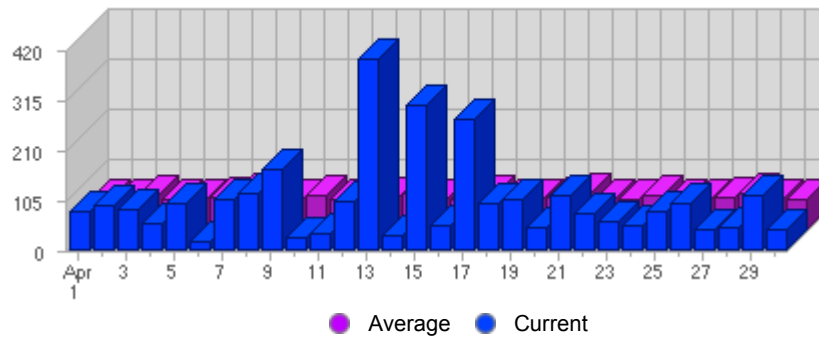

Traffic and Activity > Page Views

Report Description

Report Description: Page Views during the month of April 2008
 Report Range: Month of April 2008
 Report Scope: Historical Data

Historic Breakdown

Activity Breakdown

Date	Total Page Views	Average Page Views Historically	Change	Percent of Total Page Views
Tue Apr 1st, 2008	80	65,79	+80 ▲	2,63%
Wed Apr 2nd, 2008	96	65,88	+96 ▲	3,15%
Thu Apr 3rd, 2008	84	75,30	+84 ▲	2,76%
Fri Apr 4th, 2008	56	63,82	+56 ▲	1,84%
Sat Apr 5th, 2008	99	65,34	+99 ▲	3,25%
Sun Apr 6th, 2008	20	68,66	-4 ▼	0,66%
Mon Apr 7th, 2008	107	76,70	+55 ▲	3,51%
Tue Apr 8th, 2008	118	65,79	+38 ▲	3,87%
Wed Apr 9th, 2008	171	65,88	+75 ▲	5,61%
Thu Apr 10th, 2008	28	75,30	-56 ▼	0,92%
Fri Apr 11th, 2008	37	63,82	-19 ▼	1,21%
Sat Apr 12th, 2008	101	65,34	+2 ▲	3,32%
Sun Apr 13th, 2008	400	68,66	+380 ▲	13,13%
Mon Apr 14th, 2008	32	76,70	-75 ▼	1,05%
Tue Apr 15th, 2008	303	65,79	+185 ▲	9,94%
Wed Apr 16th, 2008	54	65,88	-117 ▼	1,77%
Thu Apr 17th, 2008	276	75,30	+248 ▲	9,06%
Fri Apr 18th, 2008	100	63,82	+63 ▲	3,28%
Sat Apr 19th, 2008	109	65,34	+8 ▲	3,58%
Sun Apr 20th, 2008	49	68,66	-351 ▼	1,61%
Mon Apr 21st, 2008	114	76,70	+82 ▲	3,74%
Tue Apr 22nd, 2008	76	65,79	-227 ▼	2,49%
Wed Apr 23rd, 2008	59	65,88	+5 ▲	1,94%
Thu Apr 24th, 2008	51	75,30	-225 ▼	1,67%
Fri Apr 25th, 2008	82	63,82	-18 ▼	2,69%
Sat Apr 26th, 2008	97	65,34	-12 ▼	3,18%
Sun Apr 27th, 2008	42	68,66	-7 ▼	1,38%
Mon Apr 28th, 2008	47	76,70	-67 ▼	1,54%

Tue Apr 29th, 2008	114	65,79	+38 ▲	3,74%
Wed Apr 30th, 2008	45	65,88	-14 ▼	1,48%
	3,047	1,990	-880 ▼	

Content created Friday, June 6, 2008 11:10:31 GMT 1:00
LiveStats® .XSP V8.03 Copyright ©1996-2005 DeepMetrix® Corporation. All rights reserved.
Licensed to Aruba S.p.A..