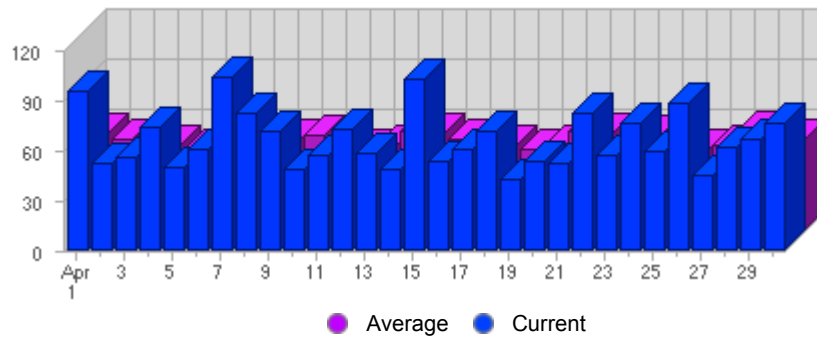

Traffic and Activity > Visits

Report Description

Report Description: Visits during the month of April 2008  
 Report Range: Month of April 2008  
 Report Scope: Historical Data

Historic Breakdown

Activity Breakdown

Date	Total Visits	Average Visits Historically	Change	Percent of Total Visits
Tue Apr 1st, 2008	95	57,88	+95 ▲	4,81%
Wed Apr 2nd, 2008	52	54,08	+52 ▲	2,63%
Thu Apr 3rd, 2008	56	56,57	+56 ▲	2,84%
Fri Apr 4th, 2008	74	51,59	+74 ▲	3,75%
Sat Apr 5th, 2008	50	48,66	+50 ▲	2,53%
Sun Apr 6th, 2008	60	51,13	+32 ▲	3,04%
Mon Apr 7th, 2008	104	58,88	+58 ▲	5,27%
Tue Apr 8th, 2008	82	57,88	-13 ▼	4,15%
Wed Apr 9th, 2008	71	54,08	+19 ▲	3,60%
Thu Apr 10th, 2008	48	56,57	-8 ▼	2,43%
Fri Apr 11th, 2008	57	51,59	-17 ▼	2,89%
Sat Apr 12th, 2008	72	48,66	+22 ▲	3,65%
Sun Apr 13th, 2008	58	51,13	-2 ▼	2,94%
Mon Apr 14th, 2008	49	58,88	-55 ▼	2,48%
Tue Apr 15th, 2008	103	57,88	+21 ▲	5,22%
Wed Apr 16th, 2008	53	54,08	-18 ▼	2,68%
Thu Apr 17th, 2008	60	56,57	+12 ▲	3,04%
Fri Apr 18th, 2008	71	51,59	+14 ▲	3,60%
Sat Apr 19th, 2008	43	48,66	-29 ▼	2,18%
Sun Apr 20th, 2008	53	51,13	-5 ▼	2,68%
Mon Apr 21st, 2008	52	58,88	+3 ▲	2,63%
Tue Apr 22nd, 2008	82	57,88	-21 ▼	4,15%
Wed Apr 23rd, 2008	57	54,08	+4 ▲	2,89%
Thu Apr 24th, 2008	76	56,57	+16 ▲	3,85%
Fri Apr 25th, 2008	59	51,59	-12 ▼	2,99%
Sat Apr 26th, 2008	88	48,66	+45 ▲	4,46%
Sun Apr 27th, 2008	45	51,13	-8 ▼	2,28%
Mon Apr 28th, 2008	62	58,88	+10 ▲	3,14%

Tue Apr 29th, 2008	67	57,88	-15 ▼	3,39%
Wed Apr 30th, 2008	76	54,08	+19 ▲	3,85%
	1,975	1,395	+482 ▲	

Content created Friday, June 6, 2008 11:16:28 GMT 1:00  
LiveStats® .XSP V8.03 Copyright ©1996-2005 DeepMatrix® Corporation. All rights reserved.  
Licensed to Aruba S.p.A..