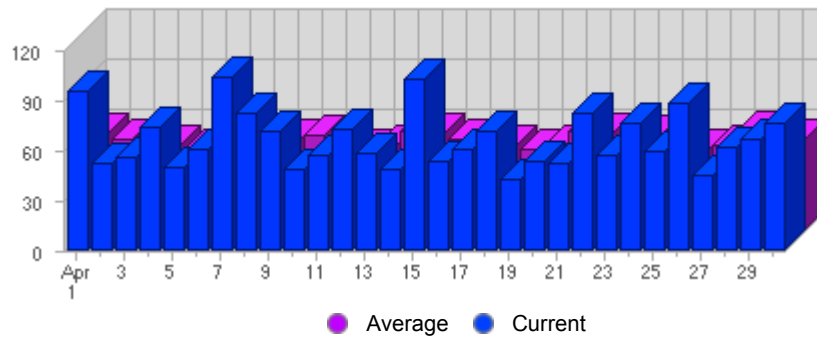

Traffic and Activity > Visits

Report Description

Report Description: Visits during the month of April 2008
 Report Range: Month of April 2008
 Report Scope: Historical Data

Historic Breakdown

Activity Breakdown

Date	Total Visits	Average Visits Historically	Change	Percent of Total Visits
Tue Apr 1st, 2008	95	57,88	+95 ▲	4,81%
Wed Apr 2nd, 2008	52	54,08	+52 ▲	2,63%
Thu Apr 3rd, 2008	56	56,57	+56 ▲	2,84%
Fri Apr 4th, 2008	74	51,59	+74 ▲	3,75%
Sat Apr 5th, 2008	50	48,66	+50 ▲	2,53%
Sun Apr 6th, 2008	60	51,13	+32 ▲	3,04%
Mon Apr 7th, 2008	104	58,88	+58 ▲	5,27%
Tue Apr 8th, 2008	82	57,88	-13 ▼	4,15%
Wed Apr 9th, 2008	71	54,08	+19 ▲	3,60%
Thu Apr 10th, 2008	48	56,57	-8 ▼	2,43%
Fri Apr 11th, 2008	57	51,59	-17 ▼	2,89%
Sat Apr 12th, 2008	72	48,66	+22 ▲	3,65%
Sun Apr 13th, 2008	58	51,13	-2 ▼	2,94%
Mon Apr 14th, 2008	49	58,88	-55 ▼	2,48%
Tue Apr 15th, 2008	103	57,88	+21 ▲	5,22%
Wed Apr 16th, 2008	53	54,08	-18 ▼	2,68%
Thu Apr 17th, 2008	60	56,57	+12 ▲	3,04%
Fri Apr 18th, 2008	71	51,59	+14 ▲	3,60%
Sat Apr 19th, 2008	43	48,66	-29 ▼	2,18%
Sun Apr 20th, 2008	53	51,13	-5 ▼	2,68%
Mon Apr 21st, 2008	52	58,88	+3 ▲	2,63%
Tue Apr 22nd, 2008	82	57,88	-21 ▼	4,15%
Wed Apr 23rd, 2008	57	54,08	+4 ▲	2,89%
Thu Apr 24th, 2008	76	56,57	+16 ▲	3,85%
Fri Apr 25th, 2008	59	51,59	-12 ▼	2,99%
Sat Apr 26th, 2008	88	48,66	+45 ▲	4,46%
Sun Apr 27th, 2008	45	51,13	-8 ▼	2,28%
Mon Apr 28th, 2008	62	58,88	+10 ▲	3,14%

Tue Apr 29th, 2008	67	57,88	-15 ▼	3,39%
Wed Apr 30th, 2008	76	54,08	+19 ▲	3,85%
	1,975	1,395	+482 ▲	

Content created Friday, June 6, 2008 11:16:28 GMT 1:00
LiveStats® .XSP V8.03 Copyright ©1996-2005 DeepMetric® Corporation. All rights reserved.
Licensed to Aruba S.p.A..