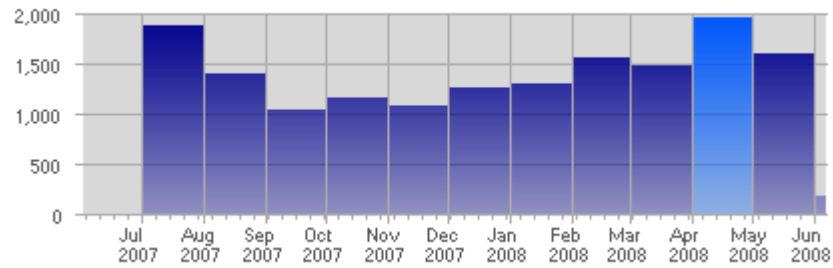

Traffic and Activity > Visits

Report Description

Report Description: Visits during the month of April 2008  
 Report Range: Month of April 2008  
 Report Scope: Historical Data

Historic Breakdown

Activity Breakdown

Date	Total Visits	Average Visits Historically	Change	Percent of Total Visits
Tue Apr 1st, 2008	95	57,88	+95 ▲	4,81%
Wed Apr 2nd, 2008	52	54,08	+52 ▲	2,63%
Thu Apr 3rd, 2008	56	56,57	+56 ▲	2,84%
Fri Apr 4th, 2008	74	51,59	+74 ▲	3,75%
Sat Apr 5th, 2008	50	48,66	+50 ▲	2,53%
Sun Apr 6th, 2008	60	51,13	+32 ▲	3,04%
Mon Apr 7th, 2008	104	58,88	+58 ▲	5,27%
Tue Apr 8th, 2008	82	57,88	-13 ▼	4,15%
Wed Apr 9th, 2008	71	54,08	+19 ▲	3,60%
Thu Apr 10th, 2008	48	56,57	-8 ▼	2,43%
Fri Apr 11th, 2008	57	51,59	-17 ▼	2,89%
Sat Apr 12th, 2008	72	48,66	+22 ▲	3,65%
Sun Apr 13th, 2008	58	51,13	-2 ▼	2,94%
Mon Apr 14th, 2008	49	58,88	-55 ▼	2,48%
Tue Apr 15th, 2008	103	57,88	+21 ▲	5,22%
Wed Apr 16th, 2008	53	54,08	-18 ▼	2,68%
Thu Apr 17th, 2008	60	56,57	+12 ▲	3,04%
Fri Apr 18th, 2008	71	51,59	+14 ▲	3,60%
Sat Apr 19th, 2008	43	48,66	-29 ▼	2,18%
Sun Apr 20th, 2008	53	51,13	-5 ▼	2,68%
Mon Apr 21st, 2008	52	58,88	+3 ▲	2,63%
Tue Apr 22nd, 2008	82	57,88	-21 ▼	4,15%
Wed Apr 23rd, 2008	57	54,08	+4 ▲	2,89%
Thu Apr 24th, 2008	76	56,57	+16 ▲	3,85%
Fri Apr 25th, 2008	59	51,59	-12 ▼	2,99%
Sat Apr 26th, 2008	88	48,66	+45 ▲	4,46%
Sun Apr 27th, 2008	45	51,13	-8 ▼	2,28%
Mon Apr 28th, 2008	62	58,88	+10 ▲	3,14%