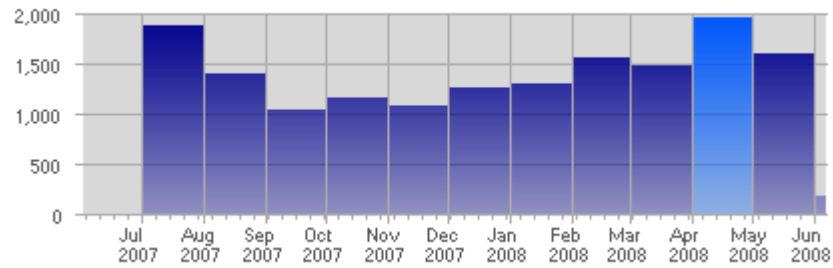

Traffic and Activity > Visits

Report Description

Report Description: Visits during the month of April 2008
 Report Range: Month of April 2008
 Report Scope: Historical Data

Historic Breakdown

Activity Breakdown

Date	Total Visits	Average Visits Historically	Change	Percent of Total Visits
Tue Apr 1st, 2008	95	57,88	+95 ▲	4,81%
Wed Apr 2nd, 2008	52	54,08	+52 ▲	2,63%
Thu Apr 3rd, 2008	56	56,57	+56 ▲	2,84%
Fri Apr 4th, 2008	74	51,59	+74 ▲	3,75%
Sat Apr 5th, 2008	50	48,66	+50 ▲	2,53%
Sun Apr 6th, 2008	60	51,13	+32 ▲	3,04%
Mon Apr 7th, 2008	104	58,88	+58 ▲	5,27%
Tue Apr 8th, 2008	82	57,88	-13 ▼	4,15%
Wed Apr 9th, 2008	71	54,08	+19 ▲	3,60%
Thu Apr 10th, 2008	48	56,57	-8 ▼	2,43%
Fri Apr 11th, 2008	57	51,59	-17 ▼	2,89%
Sat Apr 12th, 2008	72	48,66	+22 ▲	3,65%
Sun Apr 13th, 2008	58	51,13	-2 ▼	2,94%
Mon Apr 14th, 2008	49	58,88	-55 ▼	2,48%
Tue Apr 15th, 2008	103	57,88	+21 ▲	5,22%
Wed Apr 16th, 2008	53	54,08	-18 ▼	2,68%
Thu Apr 17th, 2008	60	56,57	+12 ▲	3,04%
Fri Apr 18th, 2008	71	51,59	+14 ▲	3,60%
Sat Apr 19th, 2008	43	48,66	-29 ▼	2,18%
Sun Apr 20th, 2008	53	51,13	-5 ▼	2,68%
Mon Apr 21st, 2008	52	58,88	+3 ▲	2,63%
Tue Apr 22nd, 2008	82	57,88	-21 ▼	4,15%
Wed Apr 23rd, 2008	57	54,08	+4 ▲	2,89%
Thu Apr 24th, 2008	76	56,57	+16 ▲	3,85%
Fri Apr 25th, 2008	59	51,59	-12 ▼	2,99%
Sat Apr 26th, 2008	88	48,66	+45 ▲	4,46%
Sun Apr 27th, 2008	45	51,13	-8 ▼	2,28%
Mon Apr 28th, 2008	62	58,88	+10 ▲	3,14%

Tue Apr 29th, 2008	67	57,88	-15 ▼	3,39%
Wed Apr 30th, 2008	76	54,08	+19 ▲	3,85%
	1,975	1,395	+482 ▲	

Content created Friday, June 6, 2008 11:16:28 GMT 1:00
LiveStats® .XSP V8.03 Copyright ©1996-2005 DeepMetric® Corporation. All rights reserved.
Licensed to Aruba S.p.A..