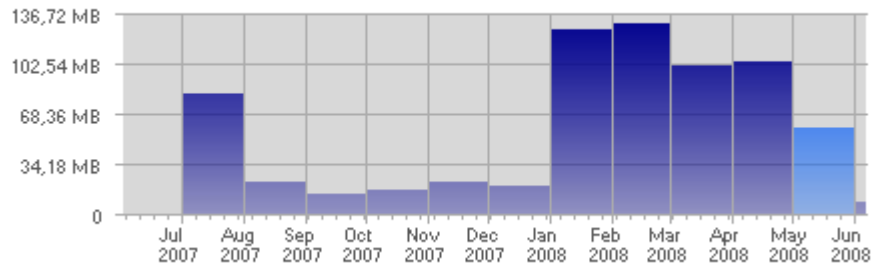

Traffic and Activity > Bandwidth

Report Description

Report Description: Bandwidth during the month of May 2008  
 Report Range: Month of May 2008  
 Report Scope: Historical Data

Historic Breakdown

Activity Breakdown

Date	Total Bandwidth	Average Bandwidth Historically	Change	Percent of Total Bandwidth
Thu May 1st, 2008	4,77 MB	1,76 MB	+4,77 MB ▲	7,98%
Fri May 2nd, 2008	3,12 MB	1,34 MB	+3,12 MB ▲	5,22%
Sat May 3rd, 2008	3,07 MB	1,61 MB	+3,07 MB ▲	5,14%
Sun May 4th, 2008	2,40 MB	2,42 MB	+256,90 KB ▲	4,01%
Mon May 5th, 2008	1,81 MB	2,28 MB	-309,00 KB ▼	3,04%
Tue May 6th, 2008	2,04 MB	1,40 MB	-639,30 KB ▼	3,41%
Wed May 7th, 2008	2,41 MB	1,27 MB	-10,90 KB ▼	4,03%
Thu May 8th, 2008	3,05 MB	1,76 MB	-1,72 MB ▼	5,10%
Fri May 9th, 2008	2,03 MB	1,34 MB	-1,09 MB ▼	3,39%
Sat May 10th, 2008	519,50 KB	1,61 MB	-2,56 MB ▼	0,85%
Sun May 11th, 2008	1,87 MB	2,42 MB	-538,50 KB ▼	3,13%
Mon May 12th, 2008	1,64 MB	2,28 MB	-175,70 KB ▼	2,75%
Tue May 13th, 2008	2,02 MB	1,40 MB	-16,00 KB ▼	3,39%
Wed May 14th, 2008	3,62 MB	1,27 MB	+1,21 MB ▲	6,05%
Thu May 15th, 2008	910,00 KB	1,76 MB	-2,16 MB ▼	1,49%
Fri May 16th, 2008	1,59 MB	1,34 MB	-449,60 KB ▼	2,66%
Sat May 17th, 2008	2,43 MB	1,61 MB	+1,93 MB ▲	4,07%
Sun May 18th, 2008	1,74 MB	2,42 MB	-135,70 KB ▼	2,91%
Mon May 19th, 2008	1,82 MB	2,28 MB	+181,50 KB ▲	3,04%
Tue May 20th, 2008	1,67 MB	1,40 MB	-364,60 KB ▼	2,79%
Wed May 21st, 2008	1,25 MB	1,27 MB	-2,37 MB ▼	2,09%
Thu May 22nd, 2008	1,60 MB	1,76 MB	+730,70 KB ▲	2,68%
Fri May 23rd, 2008	746,00 KB	1,34 MB	-880,00 KB ▼	1,22%
Sat May 24th, 2008	2,07 MB	1,61 MB	-368,20 KB ▼	3,47%
Sun May 25th, 2008	1,90 MB	2,42 MB	+163,60 KB ▲	3,18%
Mon May 26th, 2008	880,90 KB	2,28 MB	-982,80 KB ▼	1,44%
Tue May 27th, 2008	2,13 MB	1,40 MB	+471,10 KB ▲	3,56%
Wed May 28th, 2008	867,20 KB	1,27 MB	-409,20 KB ▼	1,42%