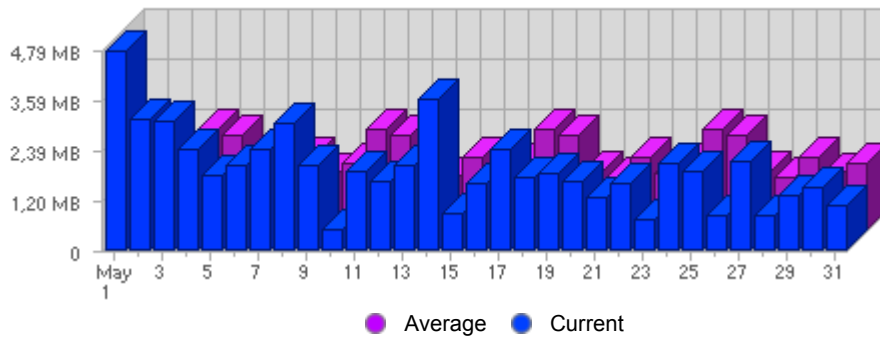

Traffic and Activity > Bandwidth

Report Description

Report Description: Bandwidth during the month of May 2008  
 Report Range: Month of May 2008  
 Report Scope: Historical Data

Historic Breakdown

Activity Breakdown

Date	Total Bandwidth	Average Bandwidth Historically	Change	Percent of Total Bandwidth
Thu May 1st, 2008	4,77 MB	1,76 MB	+4,77 MB ▲	7,98%
Fri May 2nd, 2008	3,12 MB	1,34 MB	+3,12 MB ▲	5,22%
Sat May 3rd, 2008	3,07 MB	1,61 MB	+3,07 MB ▲	5,14%
Sun May 4th, 2008	2,40 MB	2,42 MB	+256,90 KB ▲	4,01%
Mon May 5th, 2008	1,81 MB	2,28 MB	-309,00 KB ▼	3,04%
Tue May 6th, 2008	2,04 MB	1,40 MB	-639,30 KB ▼	3,41%
Wed May 7th, 2008	2,41 MB	1,27 MB	-10,90 KB ▼	4,03%
Thu May 8th, 2008	3,05 MB	1,76 MB	-1,72 MB ▼	5,10%
Fri May 9th, 2008	2,03 MB	1,34 MB	-1,09 MB ▼	3,39%
Sat May 10th, 2008	519,50 KB	1,61 MB	-2,56 MB ▼	0,85%
Sun May 11th, 2008	1,87 MB	2,42 MB	-538,50 KB ▼	3,13%
Mon May 12th, 2008	1,64 MB	2,28 MB	-175,70 KB ▼	2,75%
Tue May 13th, 2008	2,02 MB	1,40 MB	-16,00 KB ▼	3,39%
Wed May 14th, 2008	3,62 MB	1,27 MB	+1,21 MB ▲	6,05%
Thu May 15th, 2008	910,00 KB	1,76 MB	-2,16 MB ▼	1,49%
Fri May 16th, 2008	1,59 MB	1,34 MB	-449,60 KB ▼	2,66%
Sat May 17th, 2008	2,43 MB	1,61 MB	+1,93 MB ▲	4,07%
Sun May 18th, 2008	1,74 MB	2,42 MB	-135,70 KB ▼	2,91%
Mon May 19th, 2008	1,82 MB	2,28 MB	+181,50 KB ▲	3,04%
Tue May 20th, 2008	1,67 MB	1,40 MB	-364,60 KB ▼	2,79%
Wed May 21st, 2008	1,25 MB	1,27 MB	-2,37 MB ▼	2,09%
Thu May 22nd, 2008	1,60 MB	1,76 MB	+730,70 KB ▲	2,68%
Fri May 23rd, 2008	746,00 KB	1,34 MB	-880,00 KB ▼	1,22%
Sat May 24th, 2008	2,07 MB	1,61 MB	-368,20 KB ▼	3,47%
Sun May 25th, 2008	1,90 MB	2,42 MB	+163,60 KB ▲	3,18%
Mon May 26th, 2008	880,90 KB	2,28 MB	-982,80 KB ▼	1,44%
Tue May 27th, 2008	2,13 MB	1,40 MB	+471,10 KB ▲	3,56%
Wed May 28th, 2008	867,20 KB	1,27 MB	-409,20 KB ▼	1,42%