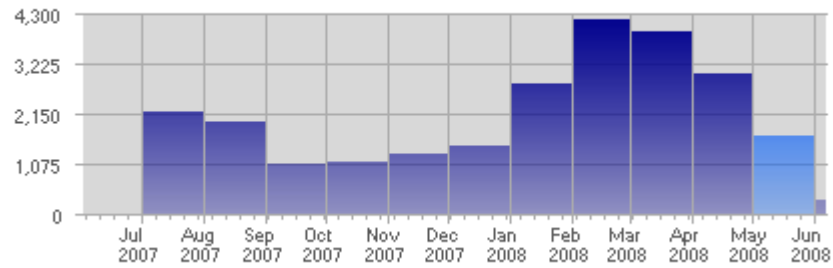

Traffic and Activity > Page Views

Report Description

Report Description: Page Views during the month of May 2008  
 Report Range: Month of May 2008  
 Report Scope: Historical Data

Historic Breakdown

Activity Breakdown

Date	Total Page Views	Average Page Views Historically	Change	Percent of Total Page Views
Thu May 1st, 2008	129	75,30	+129 ▲	7,53%
Fri May 2nd, 2008	49	63,82	+49 ▲	2,86%
Sat May 3rd, 2008	75	65,34	+75 ▲	4,38%
Sun May 4th, 2008	51	68,66	+9 ▲	2,98%
Mon May 5th, 2008	71	76,70	+24 ▲	4,14%
Tue May 6th, 2008	74	65,79	-40 ▼	4,32%
Wed May 7th, 2008	60	65,88	+15 ▲	3,50%
Thu May 8th, 2008	82	75,30	-47 ▼	4,78%
Fri May 9th, 2008	64	63,82	+15 ▲	3,73%
Sat May 10th, 2008	35	65,34	-40 ▼	2,04%
Sun May 11th, 2008	60	68,66	+9 ▲	3,50%
Mon May 12th, 2008	30	76,70	-41 ▼	1,75%
Tue May 13th, 2008	50	65,79	-24 ▼	2,92%
Wed May 14th, 2008	105	65,88	+45 ▲	6,13%
Thu May 15th, 2008	31	75,30	-51 ▼	1,81%
Fri May 16th, 2008	37	63,82	-27 ▼	2,16%
Sat May 17th, 2008	96	65,34	+61 ▲	5,60%
Sun May 18th, 2008	54	68,66	-6 ▼	3,15%
Mon May 19th, 2008	60	76,70	+30 ▲	3,50%
Tue May 20th, 2008	65	65,79	+15 ▲	3,79%
Wed May 21st, 2008	58	65,88	-47 ▼	3,38%
Thu May 22nd, 2008	38	75,30	+7 ▲	2,22%
Fri May 23rd, 2008	23	63,82	-14 ▼	1,34%
Sat May 24th, 2008	43	65,34	-53 ▼	2,51%
Sun May 25th, 2008	69	68,66	+15 ▲	4,03%
Mon May 26th, 2008	26	76,70	-34 ▼	1,52%
Tue May 27th, 2008	33	65,79	-32 ▼	1,93%
Wed May 28th, 2008	34	65,88	-24 ▼	1,98%

Thu May 29th, 2008	25	75,30	-13 ▼	1,46%
Fri May 30th, 2008	62	63,82	+39 ▲	3,62%
Sat May 31st, 2008	25	65,34	-18 ▼	1,46%
	1,714	1,990	-1,333 ▼	

Content created Friday, June 6, 2008 11:34:03 GMT 1:00  
LiveStats® .XSP V8.03 Copyright ©1996-2005 DeepMetrix® Corporation. All rights reserved.  
Licensed to Aruba S.p.A..