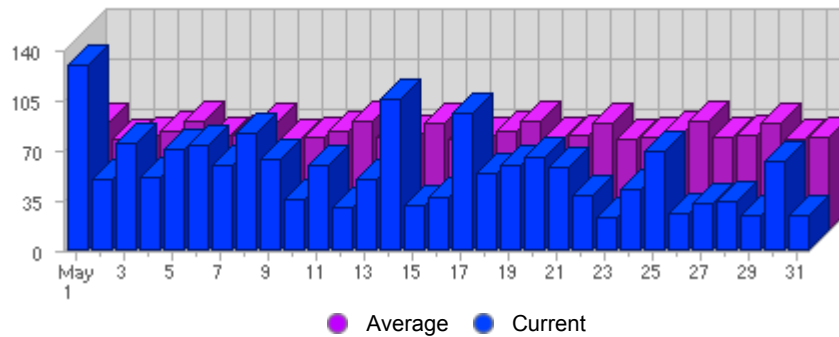

Traffic and Activity > Page Views

Report Description

Report Description: Page Views during the month of May 2008  
 Report Range: Month of May 2008  
 Report Scope: Historical Data

Historic Breakdown

Activity Breakdown

Date	Total Page Views	Average Page Views Historically	Change	Percent of Total Page Views
Thu May 1st, 2008	129	75,30	+129 ▲	7,53%
Fri May 2nd, 2008	49	63,82	+49 ▲	2,86%
Sat May 3rd, 2008	75	65,34	+75 ▲	4,38%
Sun May 4th, 2008	51	68,66	+9 ▲	2,98%
Mon May 5th, 2008	71	76,70	+24 ▲	4,14%
Tue May 6th, 2008	74	65,79	-40 ▼	4,32%
Wed May 7th, 2008	60	65,88	+15 ▲	3,50%
Thu May 8th, 2008	82	75,30	-47 ▼	4,78%
Fri May 9th, 2008	64	63,82	+15 ▲	3,73%
Sat May 10th, 2008	35	65,34	-40 ▼	2,04%
Sun May 11th, 2008	60	68,66	+9 ▲	3,50%
Mon May 12th, 2008	30	76,70	-41 ▼	1,75%
Tue May 13th, 2008	50	65,79	-24 ▼	2,92%
Wed May 14th, 2008	105	65,88	+45 ▲	6,13%
Thu May 15th, 2008	31	75,30	-51 ▼	1,81%
Fri May 16th, 2008	37	63,82	-27 ▼	2,16%
Sat May 17th, 2008	96	65,34	+61 ▲	5,60%
Sun May 18th, 2008	54	68,66	-6 ▼	3,15%
Mon May 19th, 2008	60	76,70	+30 ▲	3,50%
Tue May 20th, 2008	65	65,79	+15 ▲	3,79%
Wed May 21st, 2008	58	65,88	-47 ▼	3,38%
Thu May 22nd, 2008	38	75,30	+7 ▲	2,22%
Fri May 23rd, 2008	23	63,82	-14 ▼	1,34%
Sat May 24th, 2008	43	65,34	-53 ▼	2,51%
Sun May 25th, 2008	69	68,66	+15 ▲	4,03%
Mon May 26th, 2008	26	76,70	-34 ▼	1,52%
Tue May 27th, 2008	33	65,79	-32 ▼	1,93%
Wed May 28th, 2008	34	65,88	-24 ▼	1,98%

Thu May 29th, 2008	25	75,30	-13 ▼	1,46%
Fri May 30th, 2008	62	63,82	+39 ▲	3,62%
Sat May 31st, 2008	25	65,34	-18 ▼	1,46%
	1,714	1,990	-1,333 ▼	

Content created Friday, June 6, 2008 11:34:03 GMT 1:00  
LiveStats® .XSP V8.03 Copyright ©1996-2005 DeepMetrix® Corporation. All rights reserved.  
Licensed to Aruba S.p.A..