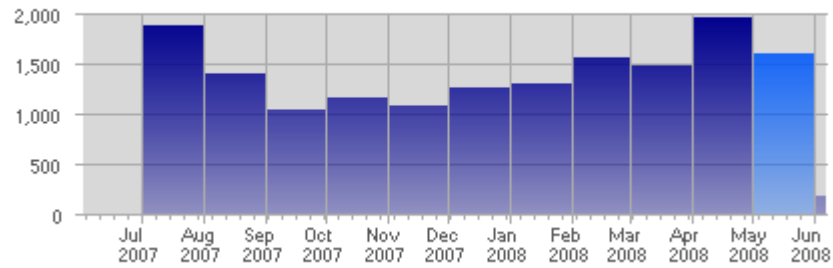

Traffic and Activity > Visits

Report Description

Report Description: Visits during the month of May 2008
 Report Range: Month of May 2008
 Report Scope: Historical Data

Historic Breakdown

Activity Breakdown

Date	Total Visits	Average Visits Historically	Change	Percent of Total Visits
Thu May 1st, 2008	95	56,57	+95 ▲	5,93%
Fri May 2nd, 2008	65	51,59	+65 ▲	4,06%
Sat May 3rd, 2008	65	48,66	+65 ▲	4,06%
Sun May 4th, 2008	62	51,13	+17 ▲	3,87%
Mon May 5th, 2008	49	58,88	-13 ▼	3,06%
Tue May 6th, 2008	77	57,88	+10 ▲	4,81%
Wed May 7th, 2008	64	54,08	-12 ▼	3,00%
Thu May 8th, 2008	69	56,57	-26 ▼	4,31%
Fri May 9th, 2008	52	51,59	-13 ▼	3,25%
Sat May 10th, 2008	40	48,66	-25 ▼	2,50%
Sun May 11th, 2008	59	51,13	-3 ▼	3,69%
Mon May 12th, 2008	43	58,88	-6 ▼	2,69%
Tue May 13th, 2008	56	57,88	-21 ▼	3,50%
Wed May 14th, 2008	49	54,08	-15 ▼	3,06%
Thu May 15th, 2008	47	56,57	-22 ▼	2,94%
Fri May 16th, 2008	55	51,59	+3 ▲	3,44%
Sat May 17th, 2008	50	48,66	+10 ▲	3,12%
Sun May 18th, 2008	61	51,13	+2 ▲	3,81%
Mon May 19th, 2008	53	58,88	+10 ▲	3,31%
Tue May 20th, 2008	65	57,88	+9 ▲	4,06%
Wed May 21st, 2008	36	54,08	-13 ▼	2,25%
Thu May 22nd, 2008	36	56,57	-11 ▼	2,25%
Fri May 23rd, 2008	24	51,59	-31 ▼	1,50%
Sat May 24th, 2008	43	48,66	-7 ▼	2,69%
Sun May 25th, 2008	35	51,13	-26 ▼	2,19%
Mon May 26th, 2008	40	58,88	-13 ▼	2,50%
Tue May 27th, 2008	55	57,88	-10 ▼	3,44%
Wed May 28th, 2008	48	54,08	+12 ▲	2,00%