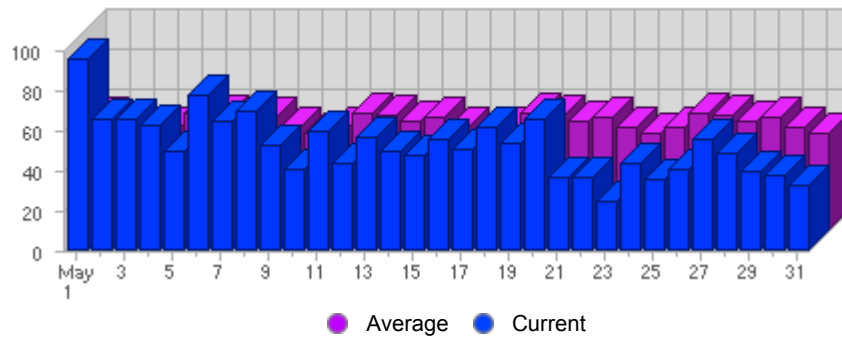

Traffic and Activity > Visits

Report Description

Report Description: Visits during the month of May 2008
 Report Range: Month of May 2008
 Report Scope: Historical Data

Historic Breakdown

Activity Breakdown

Date	Total Visits	Average Visits Historically	Change	Percent of Total Visits
Thu May 1st, 2008	95	56,57	+95 ▲	5,93%
Fri May 2nd, 2008	65	51,59	+65 ▲	4,06%
Sat May 3rd, 2008	65	48,66	+65 ▲	4,06%
Sun May 4th, 2008	62	51,13	+17 ▲	3,87%
Mon May 5th, 2008	49	58,88	-13 ▼	3,06%
Tue May 6th, 2008	77	57,88	+10 ▲	4,81%
Wed May 7th, 2008	64	54,08	-12 ▼	3,00%
Thu May 8th, 2008	69	56,57	-26 ▼	4,31%
Fri May 9th, 2008	52	51,59	-13 ▼	3,25%
Sat May 10th, 2008	40	48,66	-25 ▼	2,50%
Sun May 11th, 2008	59	51,13	-3 ▼	3,69%
Mon May 12th, 2008	43	58,88	-6 ▼	2,69%
Tue May 13th, 2008	56	57,88	-21 ▼	3,50%
Wed May 14th, 2008	49	54,08	-15 ▼	3,06%
Thu May 15th, 2008	47	56,57	-22 ▼	2,94%
Fri May 16th, 2008	55	51,59	+3 ▲	3,44%
Sat May 17th, 2008	50	48,66	+10 ▲	3,12%
Sun May 18th, 2008	61	51,13	+2 ▲	3,81%
Mon May 19th, 2008	53	58,88	+10 ▲	3,31%
Tue May 20th, 2008	65	57,88	+9 ▲	4,06%
Wed May 21st, 2008	36	54,08	-13 ▼	2,25%
Thu May 22nd, 2008	36	56,57	-11 ▼	2,25%
Fri May 23rd, 2008	24	51,59	-31 ▼	1,50%
Sat May 24th, 2008	43	48,66	-7 ▼	2,69%
Sun May 25th, 2008	35	51,13	-26 ▼	2,19%
Mon May 26th, 2008	40	58,88	-13 ▼	2,50%
Tue May 27th, 2008	55	57,88	-10 ▼	3,44%
Wed May 28th, 2008	48	54,08	+12 ▲	2,00%

Thu May 29th, 2008	39	56,57	+3 ▲	2,44%
Fri May 30th, 2008	37	51,59	+13 ▲	2,31%
Sat May 31st, 2008	32	48,66	-11 ▼	1,00%
	1,601	1,395	-374 ▼	

Content created Friday, June 6, 2008 11:33:12 GMT 1:00
LiveStats® .XSP V8.03 Copyright ©1996-2005 DeepMetrix® Corporation. All rights reserved.
Licensed to Aruba S.p.A..