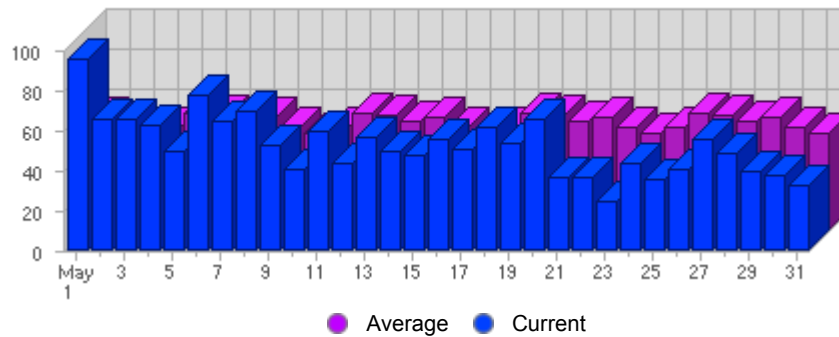

Traffic and Activity > Visits

Report Description

Report Description: Visits during the month of May 2008
 Report Range: Month of May 2008
 Report Scope: Historical Data

Historic Breakdown

Activity Breakdown

Date	Total Visits	Average Visits Historically	Change	Percent of Total Visits
Thu May 1st, 2008	95	56,57	+95 ▲	5,93%
Fri May 2nd, 2008	65	51,59	+65 ▲	4,06%
Sat May 3rd, 2008	65	48,66	+65 ▲	4,06%
Sun May 4th, 2008	62	51,13	+17 ▲	3,87%
Mon May 5th, 2008	49	58,88	-13 ▼	3,06%
Tue May 6th, 2008	77	57,88	+10 ▲	4,81%
Wed May 7th, 2008	64	54,08	-12 ▼	3,00%
Thu May 8th, 2008	69	56,57	-26 ▼	4,31%
Fri May 9th, 2008	52	51,59	-13 ▼	3,25%
Sat May 10th, 2008	40	48,66	-25 ▼	2,50%
Sun May 11th, 2008	59	51,13	-3 ▼	3,69%
Mon May 12th, 2008	43	58,88	-6 ▼	2,69%
Tue May 13th, 2008	56	57,88	-21 ▼	3,50%
Wed May 14th, 2008	49	54,08	-15 ▼	3,06%
Thu May 15th, 2008	47	56,57	-22 ▼	2,94%
Fri May 16th, 2008	55	51,59	+3 ▲	3,44%
Sat May 17th, 2008	50	48,66	+10 ▲	3,12%
Sun May 18th, 2008	61	51,13	+2 ▲	3,81%
Mon May 19th, 2008	53	58,88	+10 ▲	3,31%
Tue May 20th, 2008	65	57,88	+9 ▲	4,06%
Wed May 21st, 2008	36	54,08	-13 ▼	2,25%
Thu May 22nd, 2008	36	56,57	-11 ▼	2,25%
Fri May 23rd, 2008	24	51,59	-31 ▼	1,50%
Sat May 24th, 2008	43	48,66	-7 ▼	2,69%
Sun May 25th, 2008	35	51,13	-26 ▼	2,19%
Mon May 26th, 2008	40	58,88	-13 ▼	2,50%
Tue May 27th, 2008	55	57,88	-10 ▼	3,44%
Wed May 28th, 2008	48	54,08	+12 ▲	2,00%

Thu May 29th, 2008	39	56,57	+3 ▲	2,44%
Fri May 30th, 2008	37	51,59	+13 ▲	2,31%
Sat May 31st, 2008	32	48,66	-11 ▼	1,00%
	1,601	1,395	-374 ▼	

Content created Friday, June 6, 2008 11:33:12 GMT 1:00
LiveStats® .XSP V8.03 Copyright ©1996-2005 DeepMetrix® Corporation. All rights reserved.
Licensed to Aruba S.p.A..